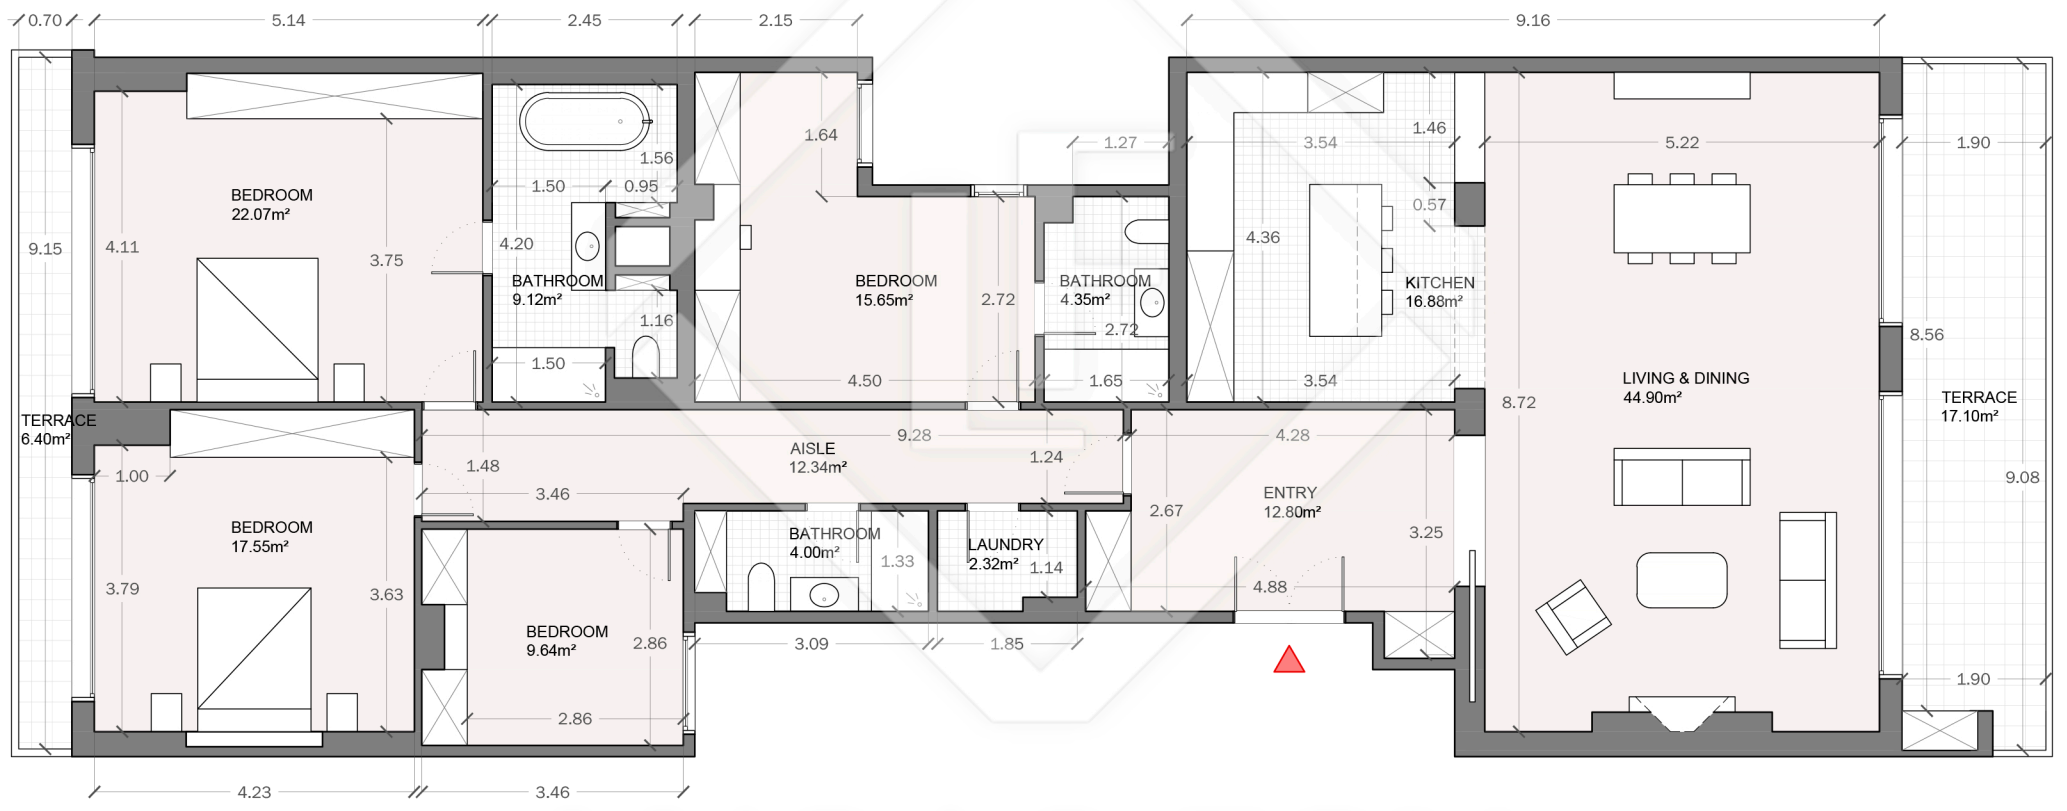

BCN56813

LUCAS FOX
INTERNATIONAL PROPERTIES

Scale in metres. Indicative only. Dimensions are approximate. All information contained here is gathered from sources we believe to be reliable. However we cannot guarantee its accuracy and interested persons should rely on their own enquiries.

Measurements FLOOR	
Built surface	201.25m ²
Useful surface	171.63m ²
Exterior surface	23.50m ²
Height	2.60m