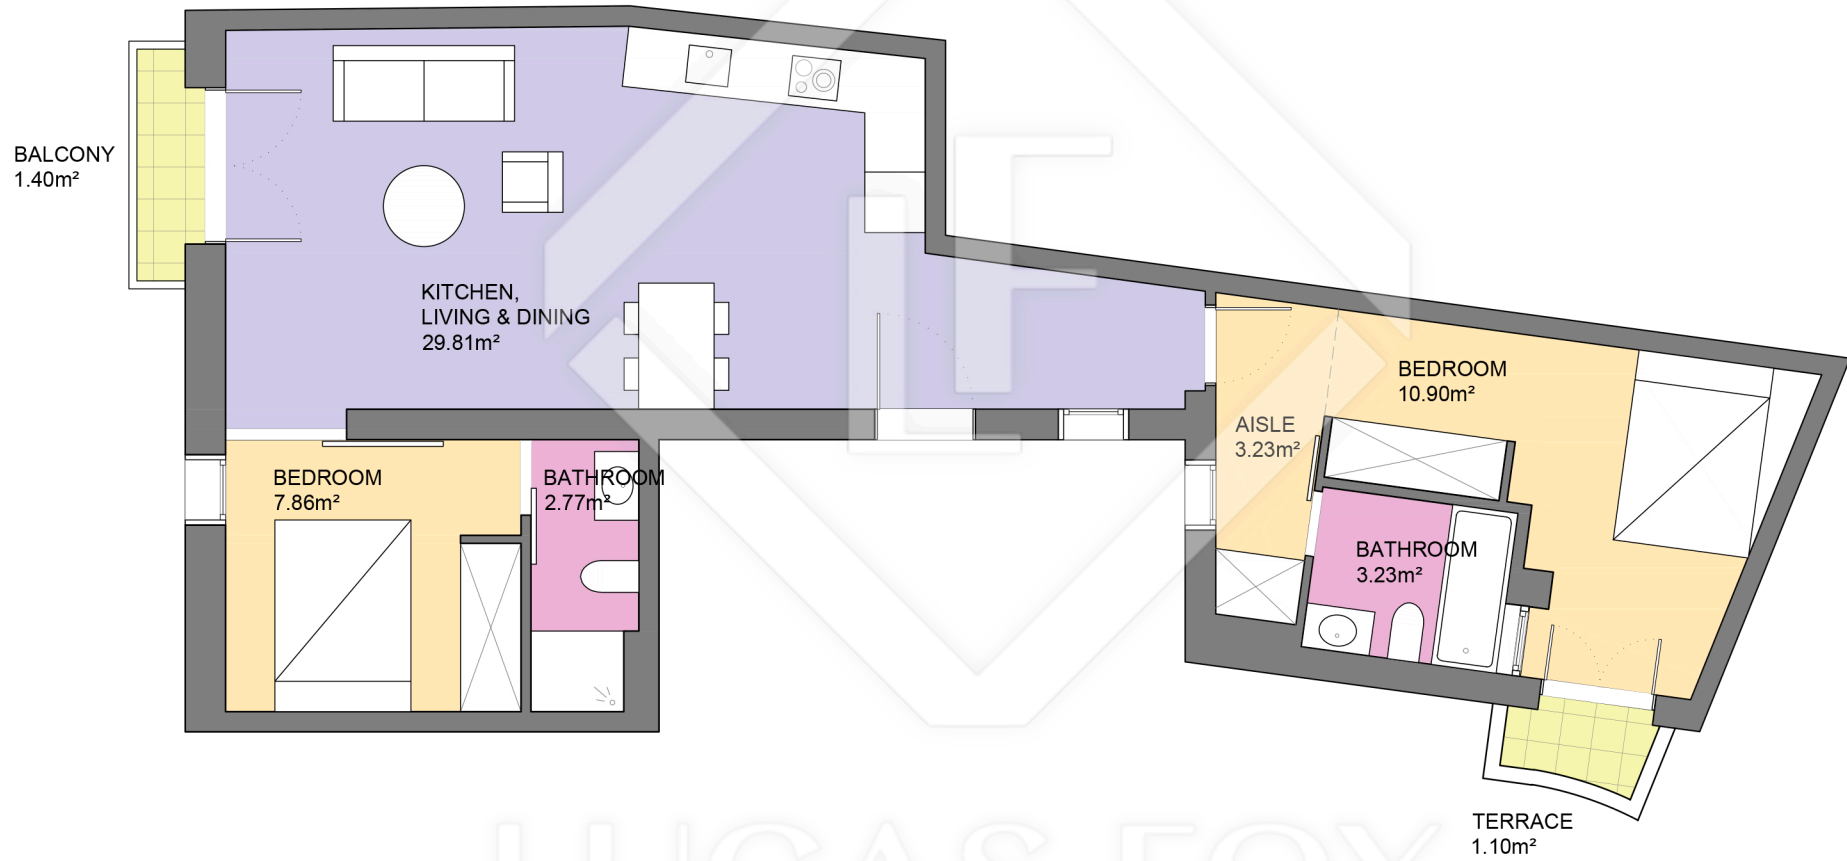

BCN56738

LUCAS FOX

INTERNATIONAL PROPERTIES

LUCAS FOX
INTERNATIONAL PROPERTIES

Scale in metres. Indicative only. Dimensions are approximate. All information contained here is gathered from sources we believe to be reliable. However we cannot guarantee its accuracy and interested persons should rely on their own enquiries.

Measurements FLOOR	
Built surface	74.10m ²
Useful surface	57.80m ²
Exterior surface	2.50m ²
Height	3.95m