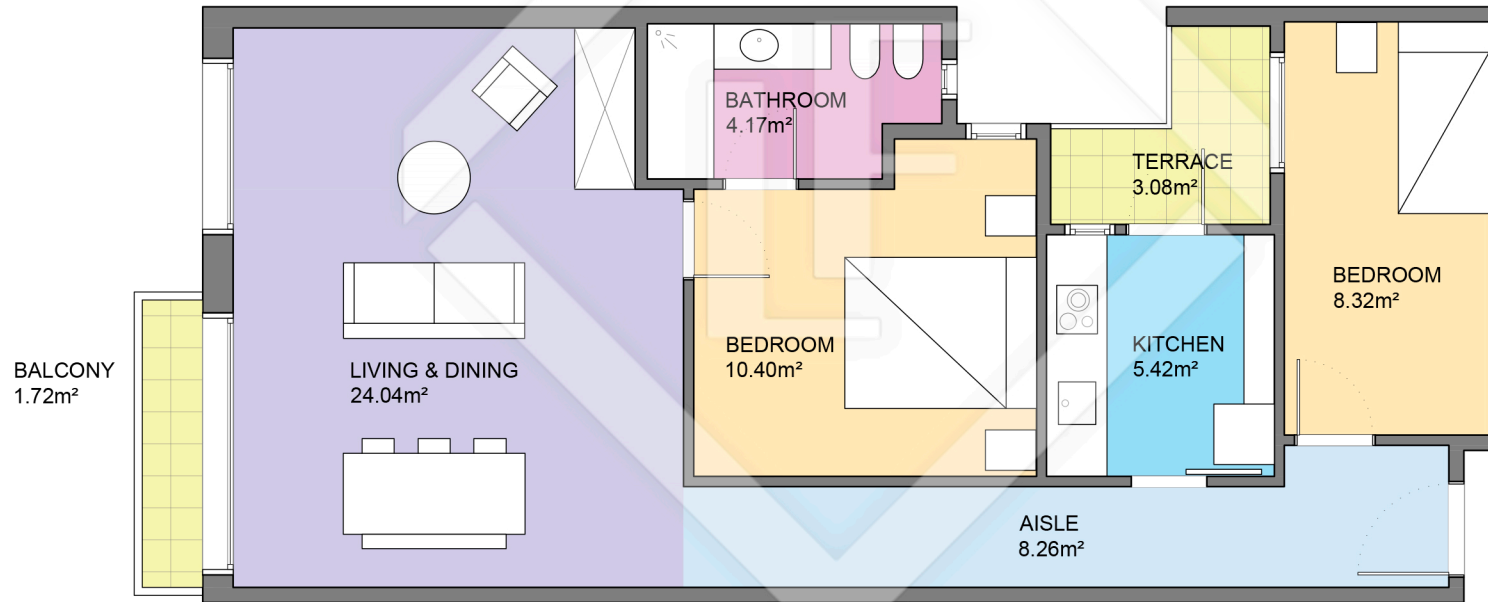

BCN56493

LUCAS FOX
INTERNATIONAL PROPERTIES

LUCAS FOX
INTERNATIONAL PROPERTIES

Scale in metres. Indicative only. Dimensions are approximate. All information contained here is gathered from sources we believe to be reliable. However we cannot guarantee its accuracy and interested persons should rely on their own enquiries.

Measurements FLOOR	
Built surface	70.10m ²
Useful surface	60.61m ²
Exterior surface	4.80m ²
Height	2.75m