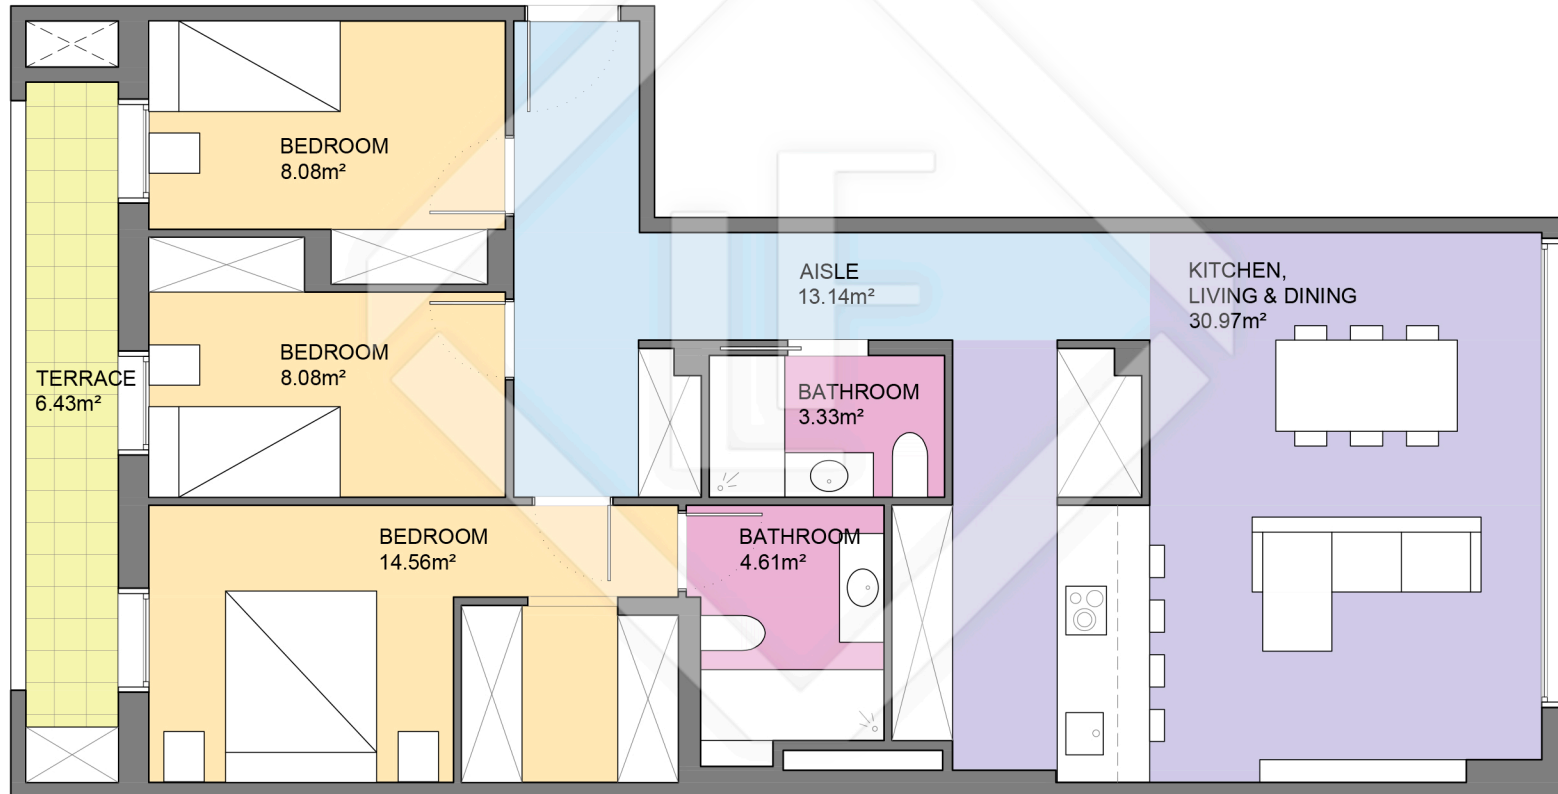

# BCN56461

# LUCAS FOX

INTERNATIONAL PROPERTIES

LUCAS FOX  
INTERNATIONAL PROPERTIES

Scale in metres. Indicative only. Dimensions are approximate. All information contained here is gathered from sources we believe to be reliable. However we cannot guarantee its accuracy and interested persons should rely on their own enquiries.

Measurements FLOOR	
Built surface	95.30m <sup>2</sup>
Built surface (100% terrace)	100.15m <sup>2</sup>
Useful surface	82.77m <sup>2</sup>
Exterior surface	6.43m <sup>2</sup>