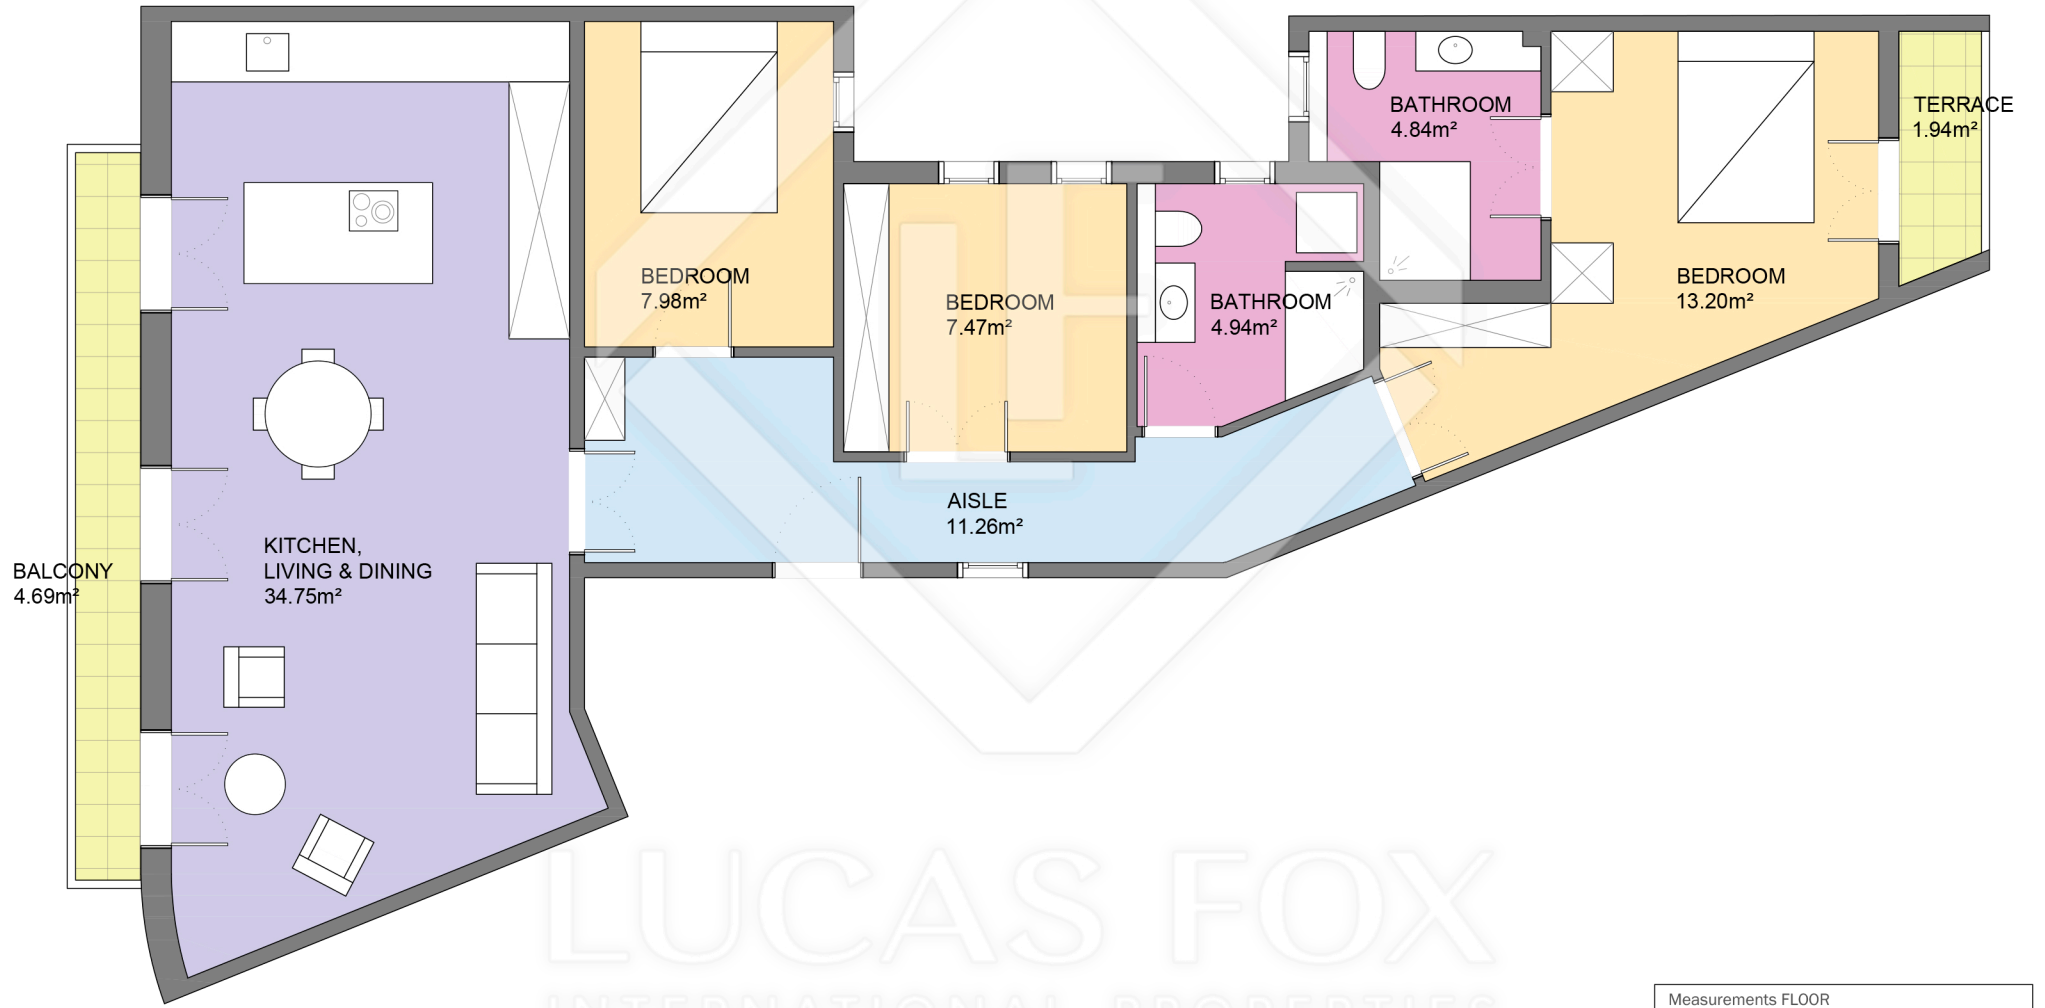

BCN56443

Scale in metres. Indicative only. Dimensions are approximate. All information contained here is gathered from sources we believe to be reliable. However we cannot guarantee its accuracy and interested persons should rely on their own enquiries.

Measurements FLOOR	
Built surface	98.02m ²
Useful surface	84.43m ²
Exterior surface	6.63m ²
Height	3.10m