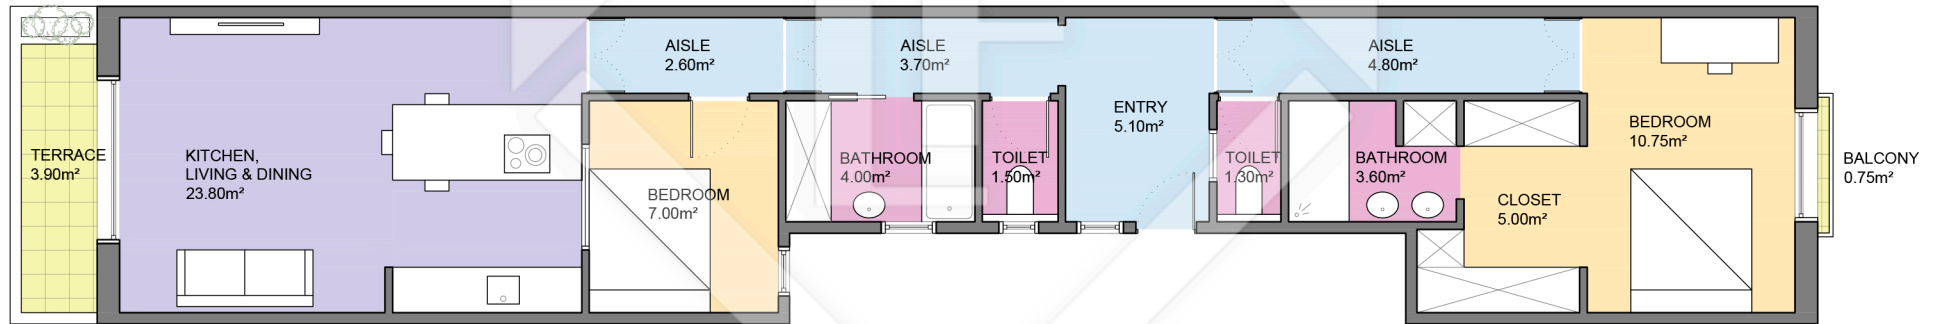

BCN56397

LUCAS FOX  
INTERNATIONAL PROPERTIES

Scale in metres. Indicative only. Dimensions are approximate. All information contained here is gathered from sources we believe to be reliable. However we cannot guarantee its accuracy and interested persons should rely on their own enquiries.

Measurements FLOOR	
Built surface	85.80m <sup>2</sup>
Useful surface	73.15m <sup>2</sup>
Exterior surface	4.65m <sup>2</sup>
Height	2.60m