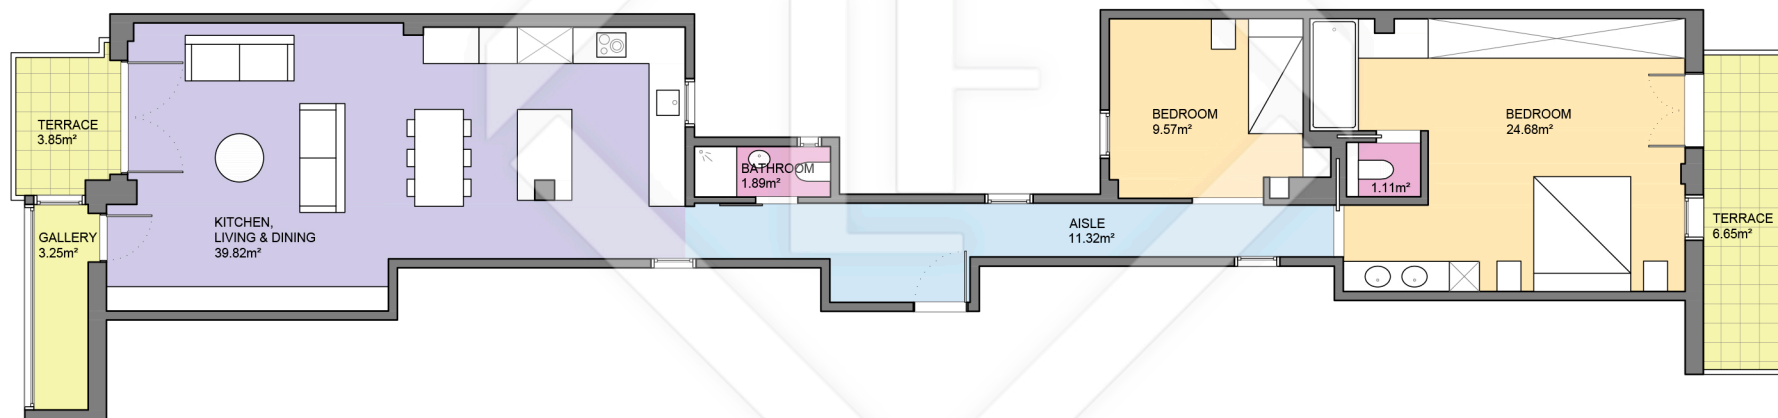

BCN56371

LUCAS FOX

INTERNATIONAL PROPERTIES

LUCAS FOX
INTERNATIONAL PROPERTIES

Scale in metres. Indicative only. Dimensions are approximate. All information contained here is gathered from sources we believe to be reliable. However we cannot guarantee its accuracy and interested persons should rely on their own enquiries.

Measurements FLOOR	
Built surface	106.90m ²
Useful surface	91.60m ²
Exterior surface	10.50m ²
Height	2.57m