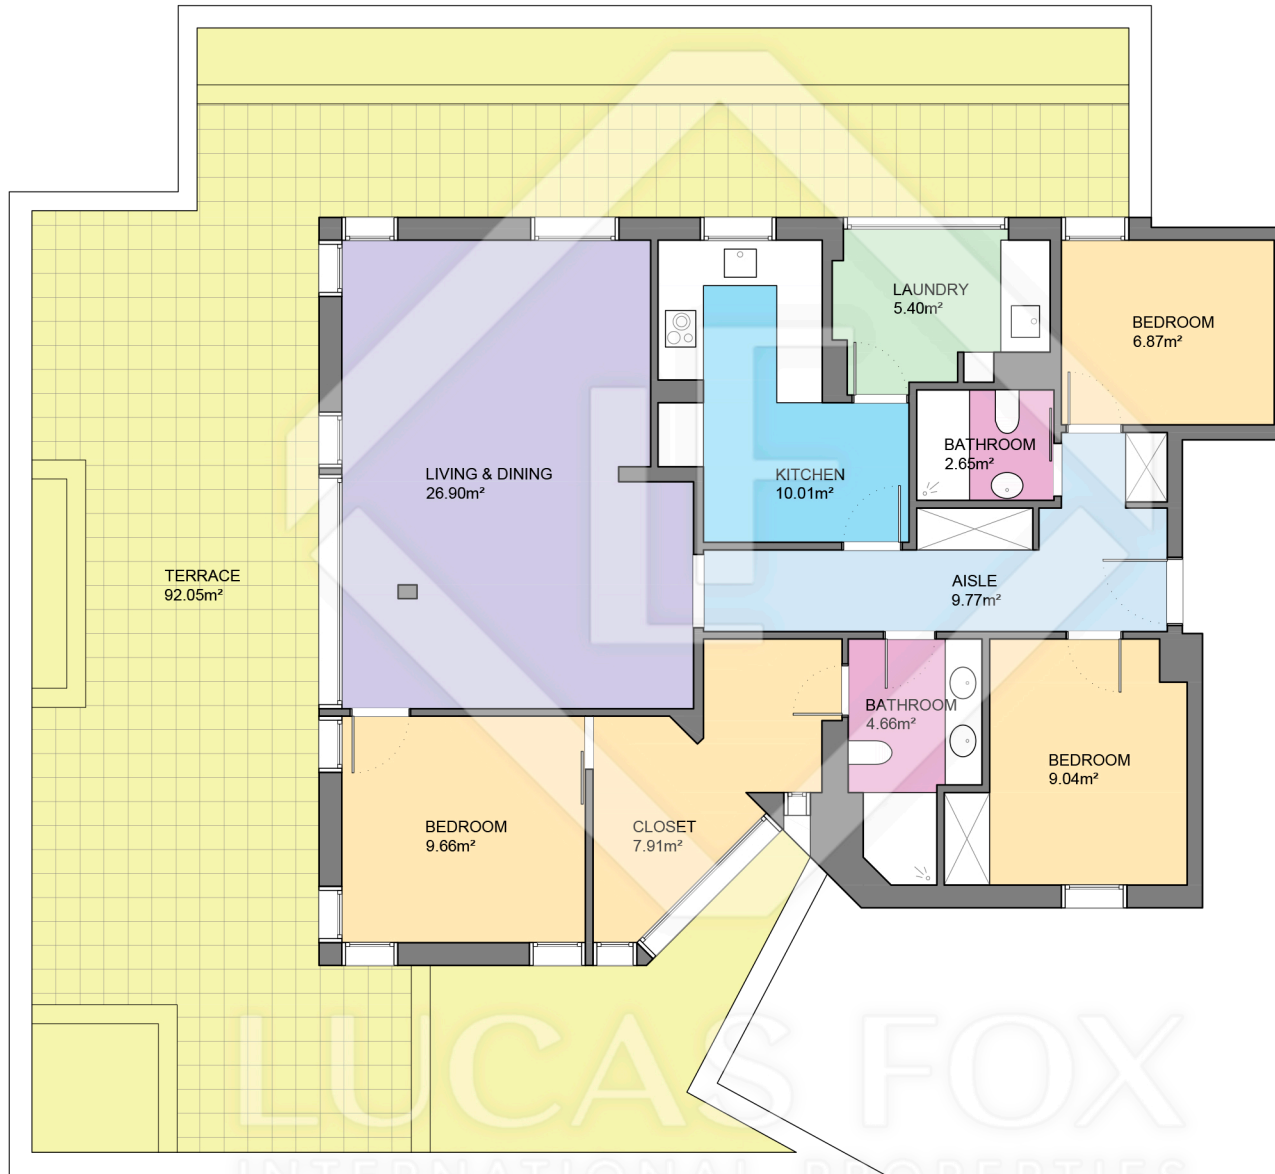

BCN56348

LUCAS FOX
INTERNATIONAL PROPERTIES

Scale in metres. Indicative only. Dimensions are approximate. All information contained here is gathered from sources we believe to be reliable. However we cannot guarantee its accuracy and interested persons should rely on their own enquiries.

Measurements FLOOR	
Built surface	112.30m ²
Useful surface	92.87m ²
Exterior surface	92.05m ²