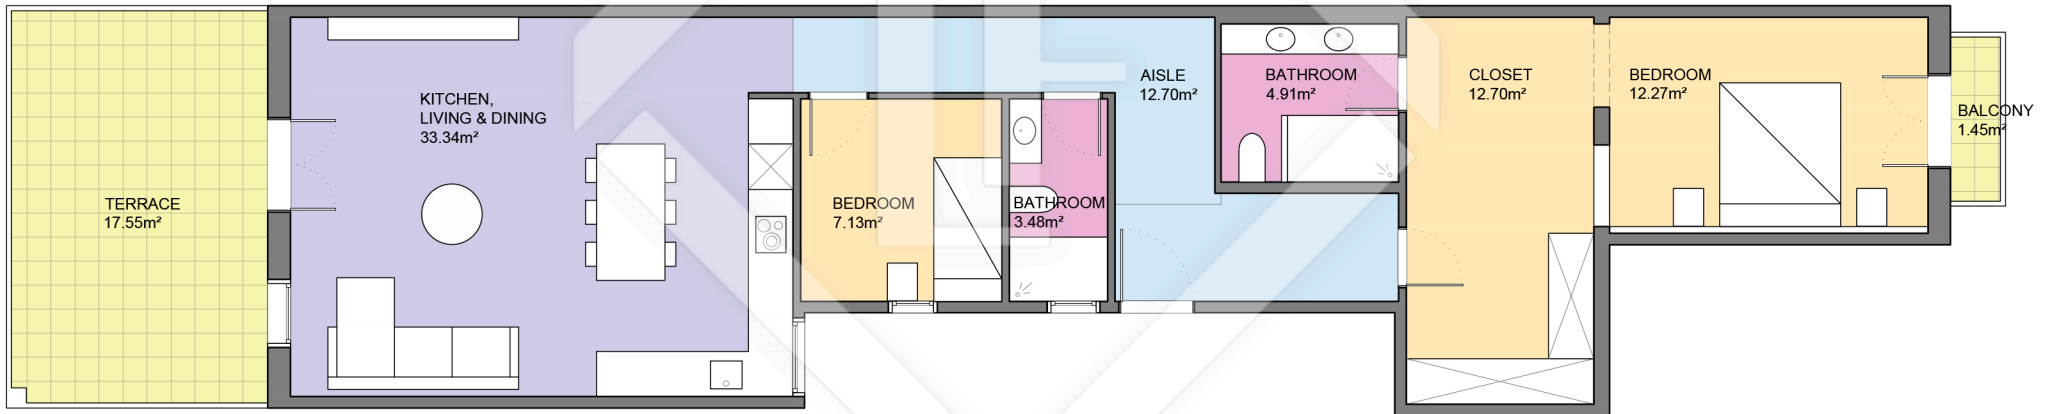

BCN56131

LUCAS FOX

INTERNATIONAL PROPERTIES

LUCAS FOX
INTERNATIONAL PROPERTIES

Scale in metres. Indicative only. Dimensions are approximate. All information contained here is gathered from sources we believe to be reliable. However we cannot guarantee its accuracy and interested persons should rely on their own enquiries.

Measurements FLOOR	
Built surface	102.80m ²
Useful surface	86.53m ²
Exterior surface	19.00m ²
Height	2.75m