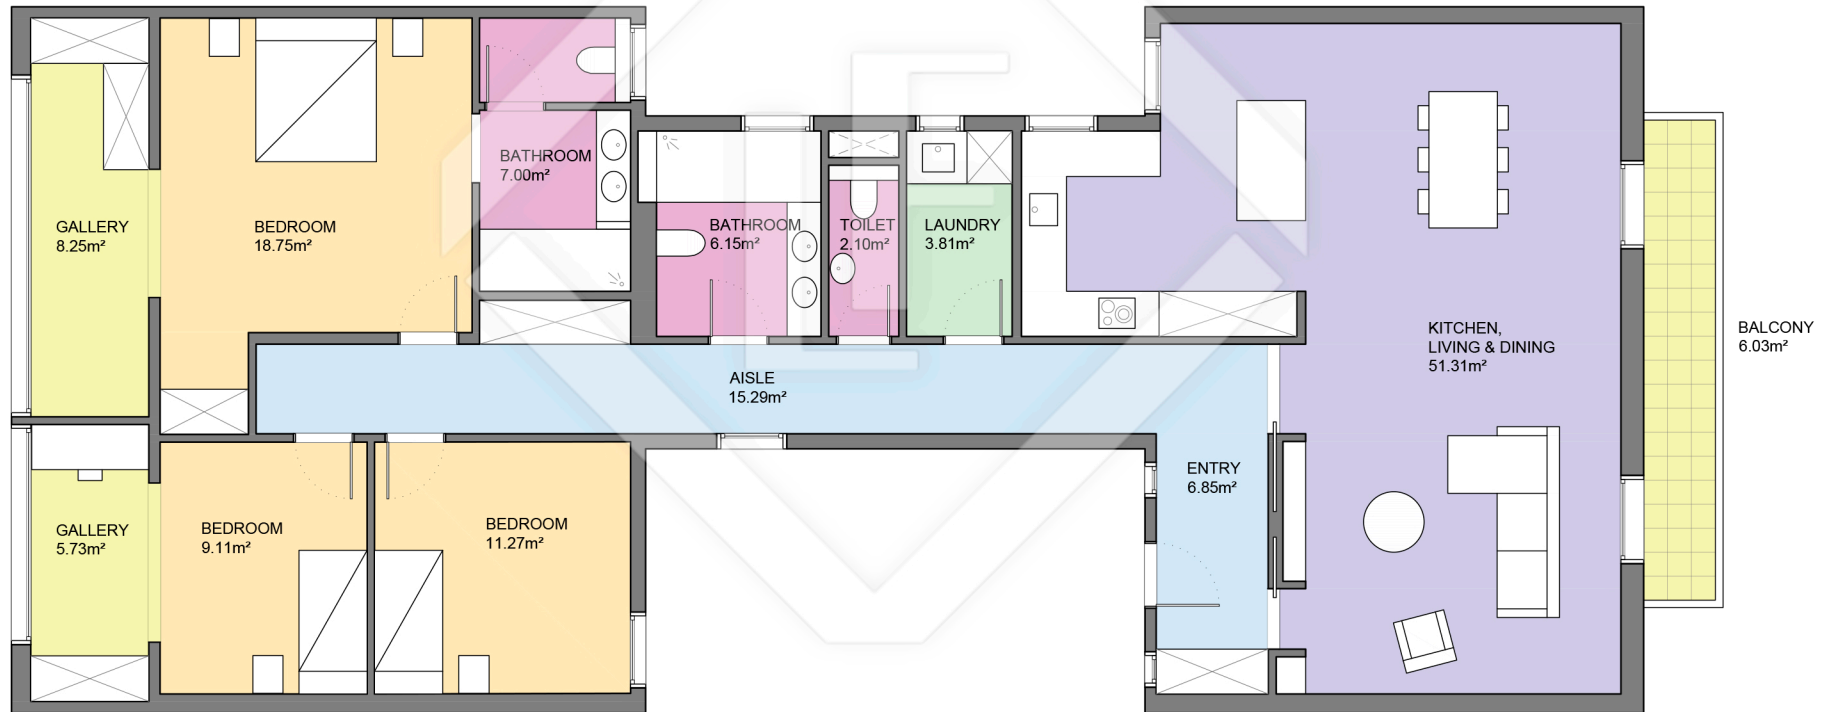

BCN56046

LUCAS FOX
INTERNATIONAL PROPERTIES

Scale in metres. Indicative only. Dimensions are approximate. All information contained here is gathered from sources we believe to be reliable. However we cannot guarantee its accuracy and interested persons should rely on their own enquiries.

Measurements FLOOR	
Built surface	168.90m ²
Useful surface	145.62m ²
Exterior surface	6.03m ²