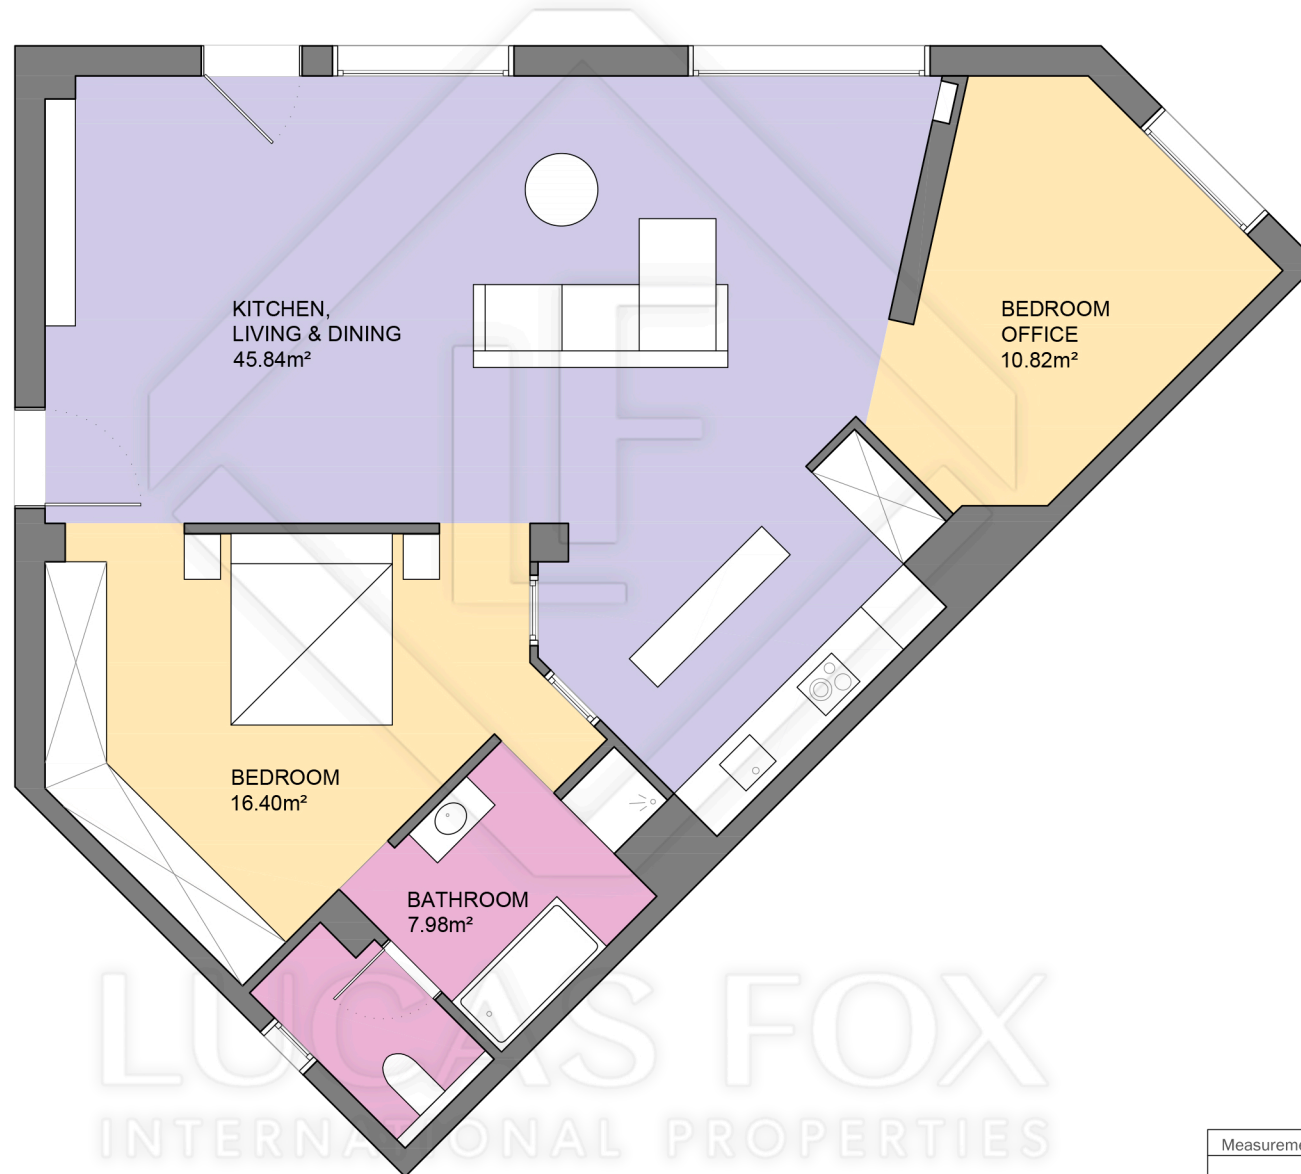

BCN46503

LUCAS FOX
INTERNATIONAL PROPERTIES

Scale in metres. Indicative only. Dimensions are approximate. All information contained here is gathered from sources we believe to be reliable. However we cannot guarantee its accuracy and interested persons should rely on their own enquiries.

Measurements FLOOR	
Built surface	97.60m ²
Useful surface	81.03m ²
Height	3.52m