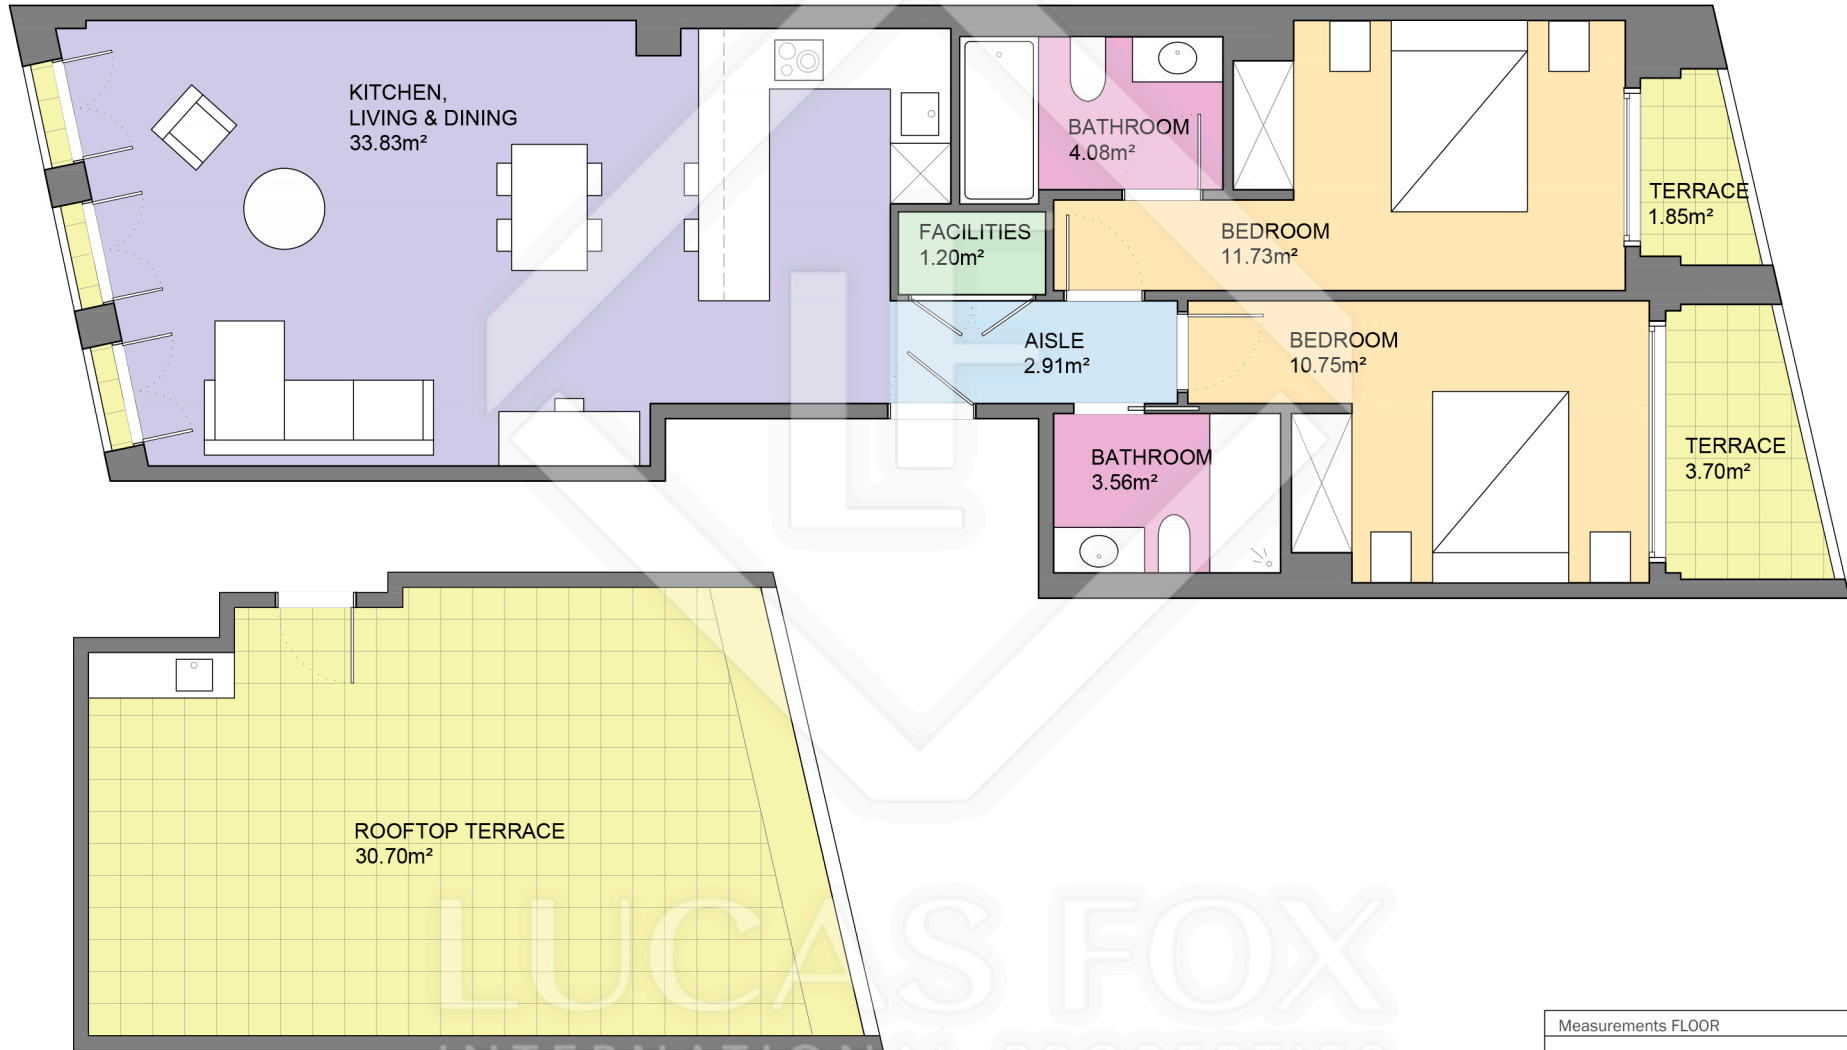

# BCN56018

LUCAS FOX  
INTERNATIONAL PROPERTIES

Scale in metres. Indicative only. Dimensions are approximate. All information contained here is gathered from sources we believe to be reliable. However we cannot guarantee its accuracy and interested persons should rely on their own enquiries.

Measurements FLOOR	
Built surface	81.27m <sup>2</sup>
Useful surface	68.04m <sup>2</sup>
Exterior surface	5.55m <sup>2</sup>
Rooftop terrace	30.70m <sup>2</sup>
Height	2.75m