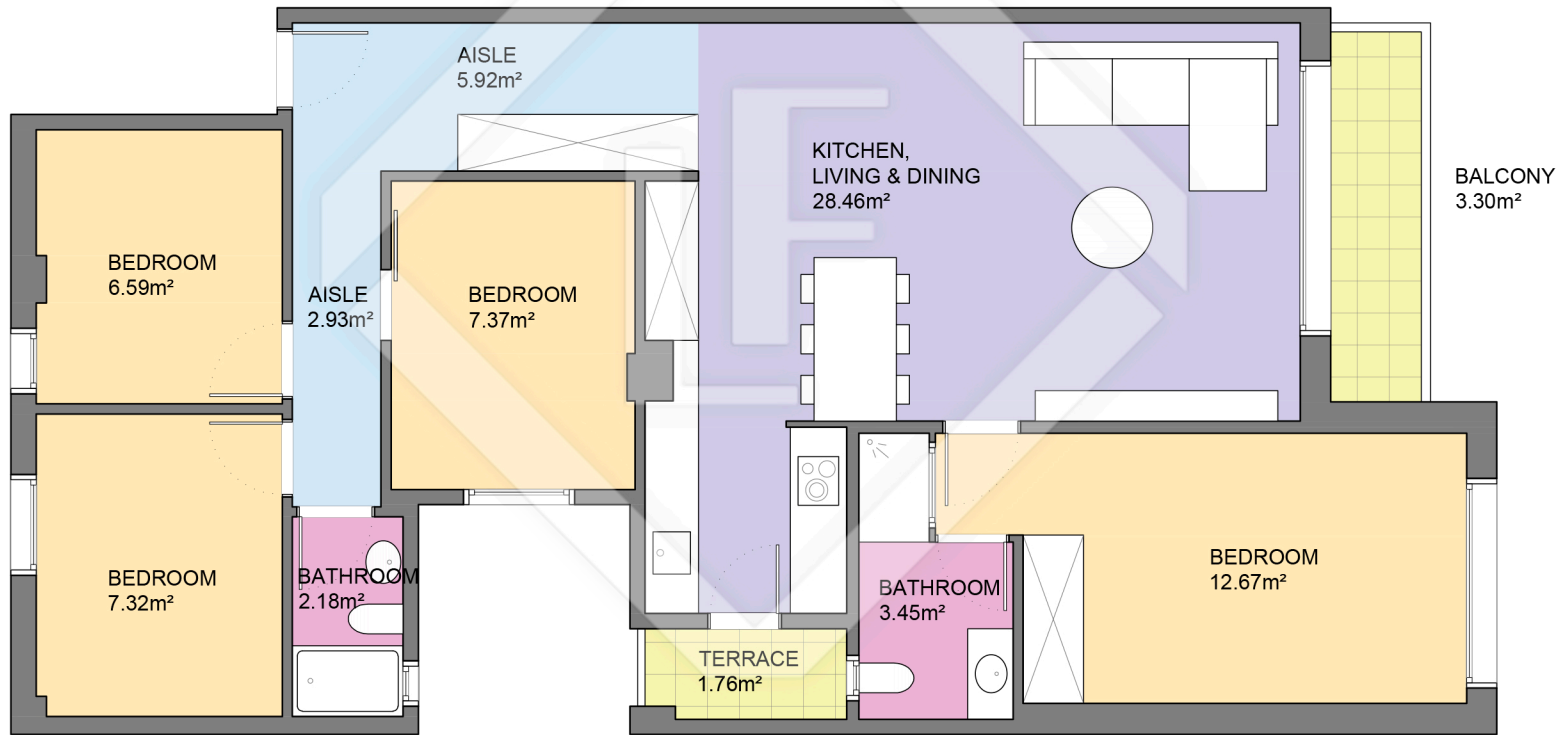

# BCN56017

# LUCAS FOX

INTERNATIONAL PROPERTIES

LUCAS FOX  
INTERNATIONAL PROPERTIES

Scale in metres. Indicative only. Dimensions are approximate. All information contained here is gathered from sources we believe to be reliable. However we cannot guarantee its accuracy and interested persons should rely on their own enquiries.

Measurements FLOOR	
Built surface	90.36m <sup>2</sup>
Useful surface	77.88m <sup>2</sup>
Exterior surface	5.06m <sup>2</sup>
Height	2.48m