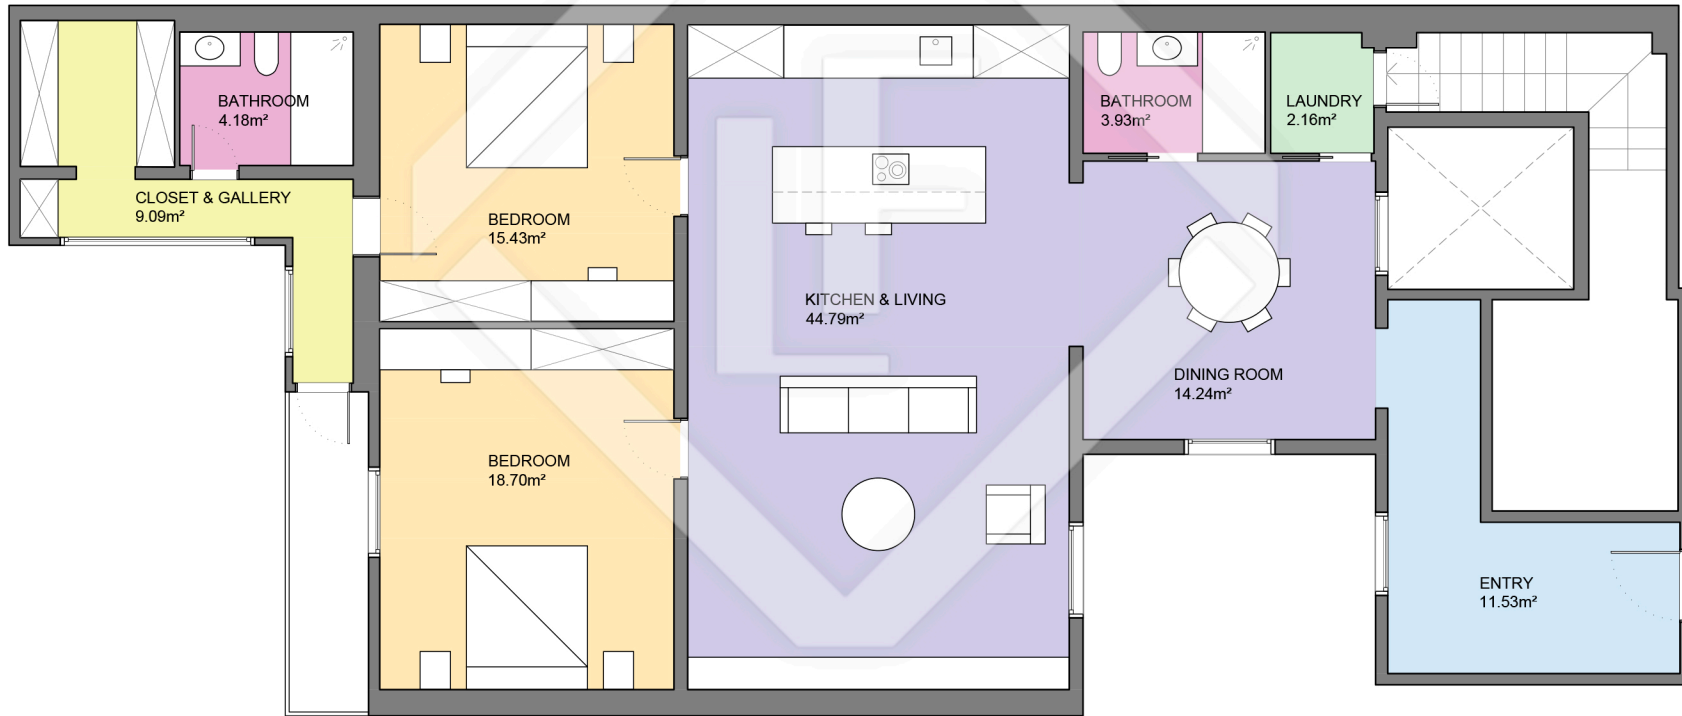

BCN55992

LUCAS FOX  
INTERNATIONAL PROPERTIES

Scale in metres. Indicative only. Dimensions are approximate. All information contained here is gathered from sources we believe to be reliable. However we cannot guarantee its accuracy and interested persons should rely on their own enquiries.

Measurements FLOOR	
Built surface	143.65m <sup>2</sup>
Useful surface	124.05m <sup>2</sup>