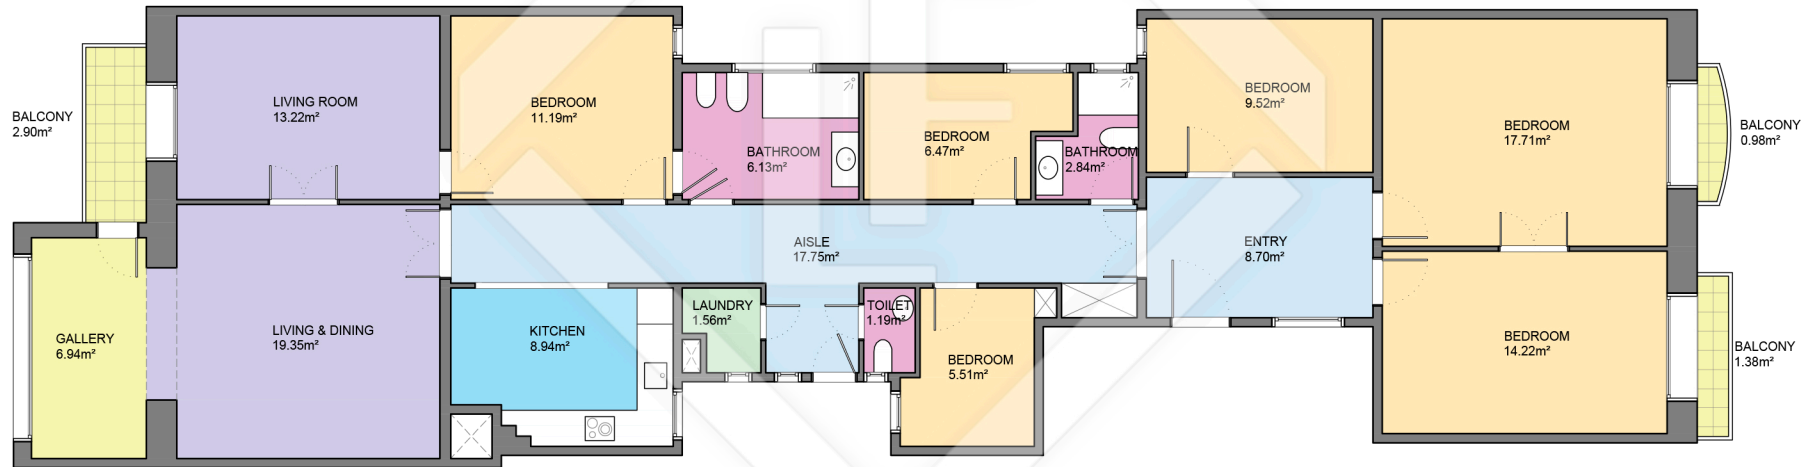

BCN55991

LUCAS FOX

INTERNATIONAL PROPERTIES

Scale in metres. Indicative only. Dimensions are approximate. All information contained here is gathered from sources we believe to be reliable. However we cannot guarantee its accuracy and interested persons should rely on their own enquiries.

Measurements FLOOR	
Built surface	178.50m ²
Useful surface	151.25m ²
Exterior surface	5.26m ²