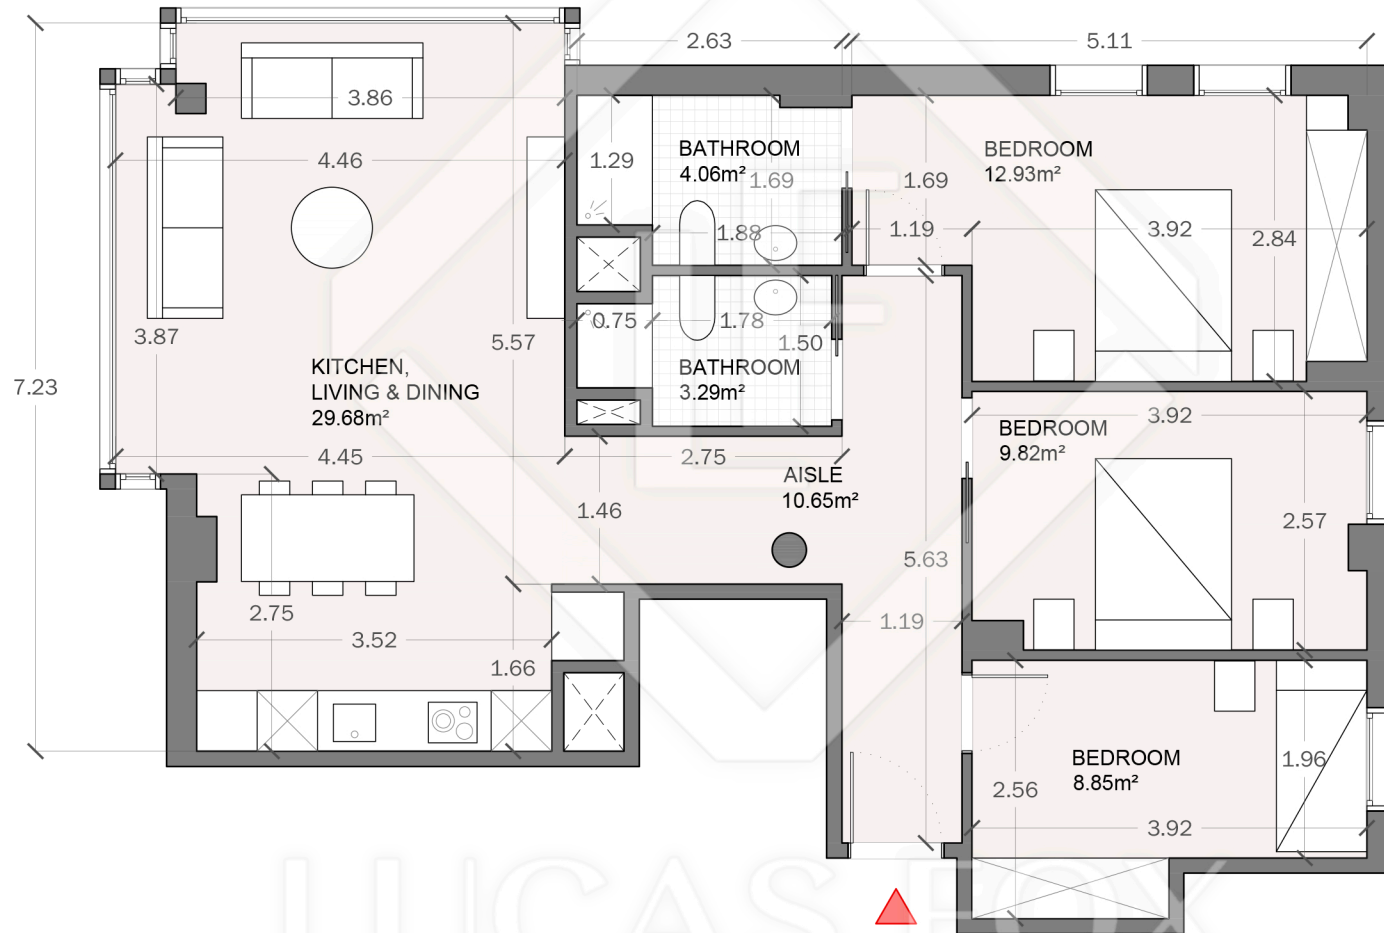

BCN55894

LUCAS FOX
INTERNATIONAL PROPERTIES

LUCAS FOX
INTERNATIONAL PROPERTIES

Scale in metres. Indicative only. Dimensions are approximate. All information contained here is gathered from sources we believe to be reliable. However we cannot guarantee its accuracy and interested persons should rely on their own enquiries.

Measurements FLOOR	
Built surface	94.06m ²
Useful surface	79.28m ²
Exterior surface	00.00m ²