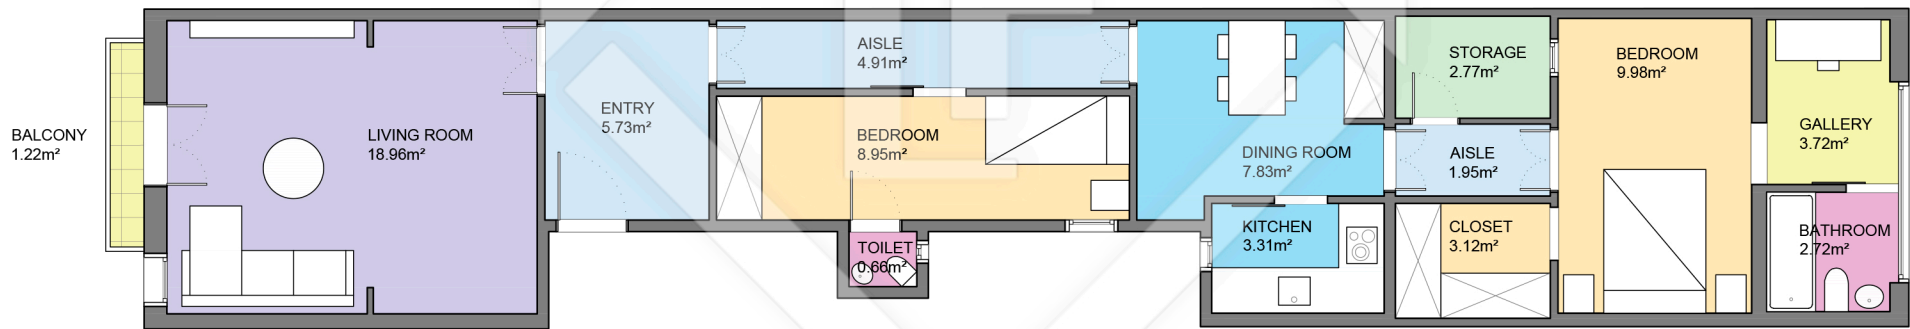

BCN55857

LUCAS FOX  
INTERNATIONAL PROPERTIES

LUCAS FOX  
INTERNATIONAL PROPERTIES

Scale in metres. Indicative only. Dimensions are approximate. All information contained here is gathered from sources we believe to be reliable. However we cannot guarantee its accuracy and interested persons should rely on their own enquiries.

Measurements FLOOR	
Built surface	87.60m <sup>2</sup>
Useful surface	74.60m <sup>2</sup>
Exterior surface	1.22m <sup>2</sup>
Height	2.95m