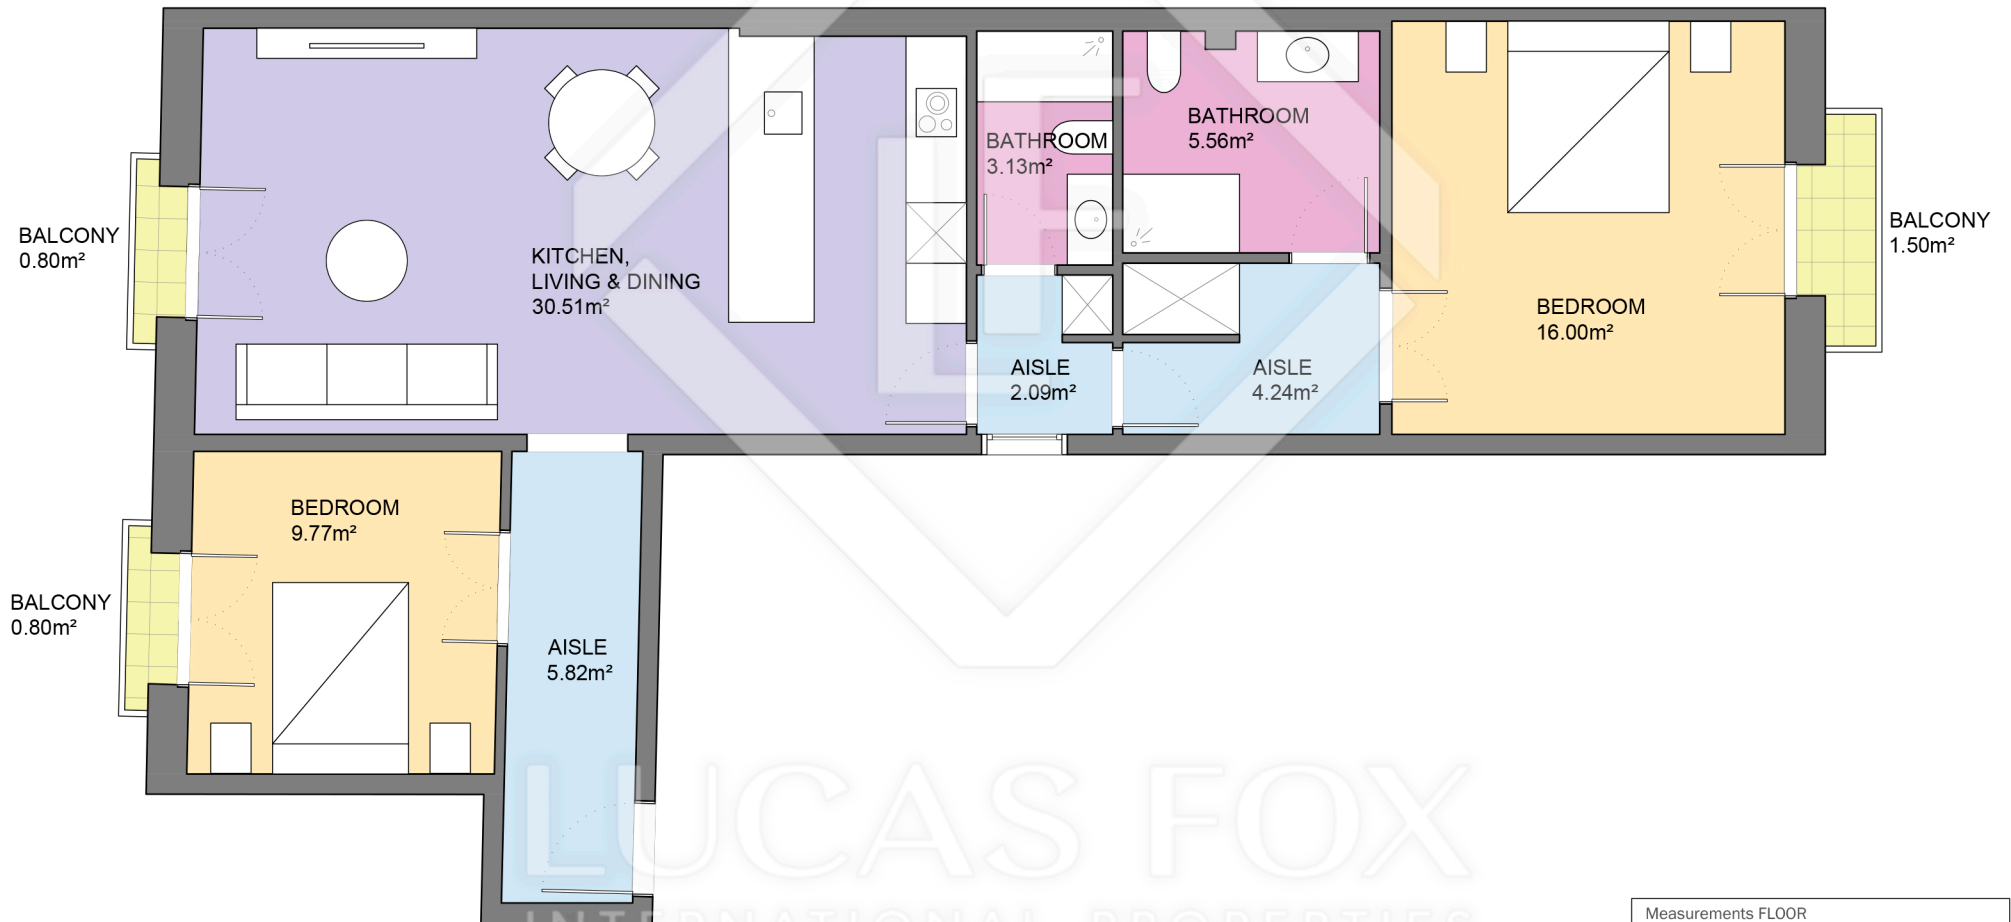

BCN55685

Scale in metres. Indicative only. Dimensions are approximate. All information contained here is gathered from sources we believe to be reliable. However we cannot guarantee its accuracy and interested persons should rely on their own enquiries.

Measurements FLOOR	
Built surface	93.08m ²
Useful surface	77.11m ²
Exterior surface	3.10m ²
Height	3.15m