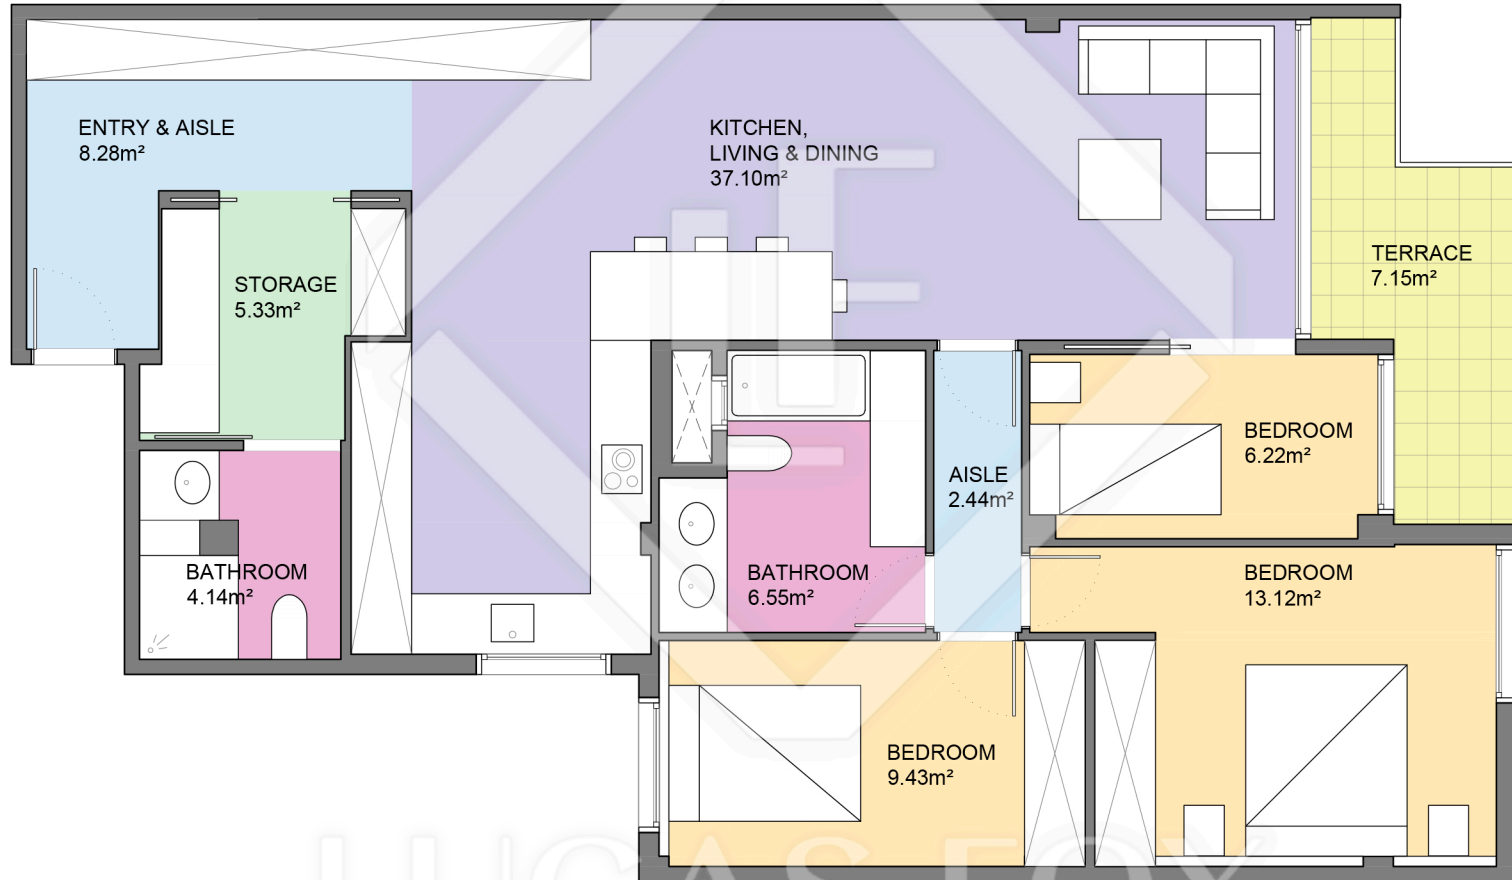

# BCN55680

LUCAS FOX  
INTERNATIONAL PROPERTIES

LUCAS FOX  
INTERNATIONAL PROPERTIES

Scale in metres. Indicative only. Dimensions are approximate. All information contained here is gathered from sources we believe to be reliable. However we cannot guarantee its accuracy and interested persons should rely on their own enquiries.

Measurements FLOOR	
Built surface	110.50m <sup>2</sup>
Useful surface	92.61m <sup>2</sup>
Exterior surface	7.15m <sup>2</sup>