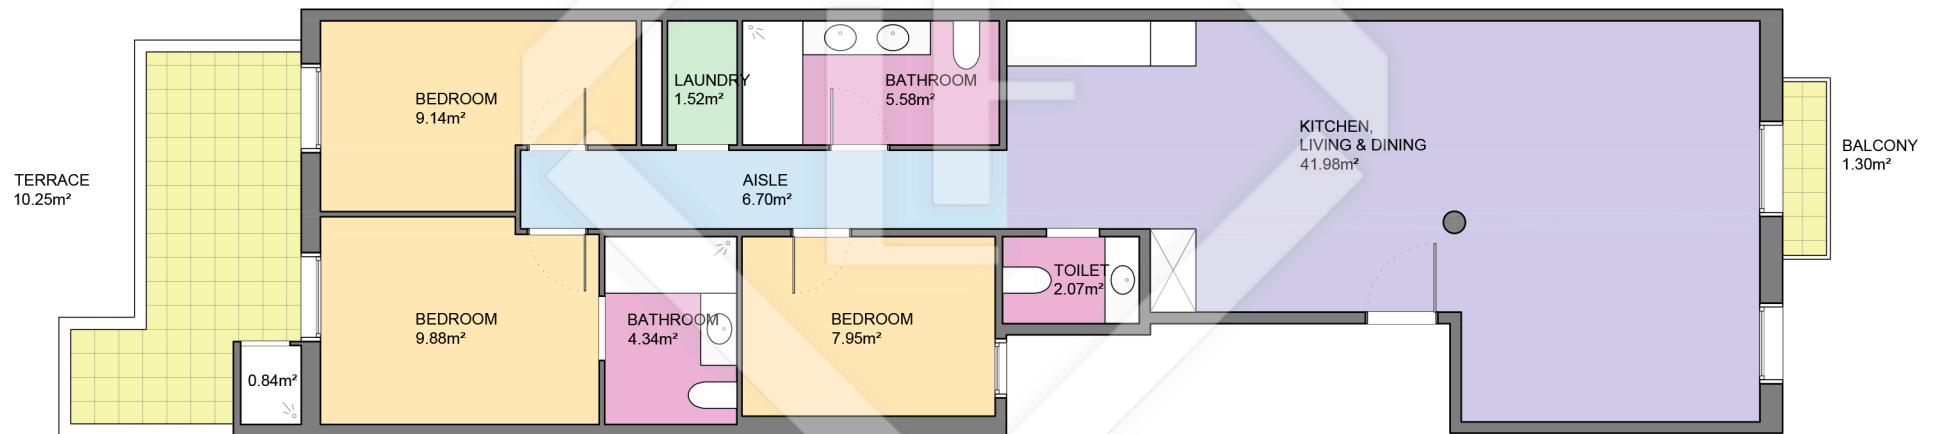

# LUCAS FOX

INTERNATIONAL PROPERTIES

Scale in metres. Indicative only. Dimensions are approximate. All information contained here is gathered from sources we believe to be reliable. However we cannot guarantee its accuracy and interested persons should rely on their own enquiries.

Measurements FLOOR	
Built surface	103.40m <sup>2</sup>
Useful surface	90.01m <sup>2</sup>
Exterior surface	11.55m <sup>2</sup>