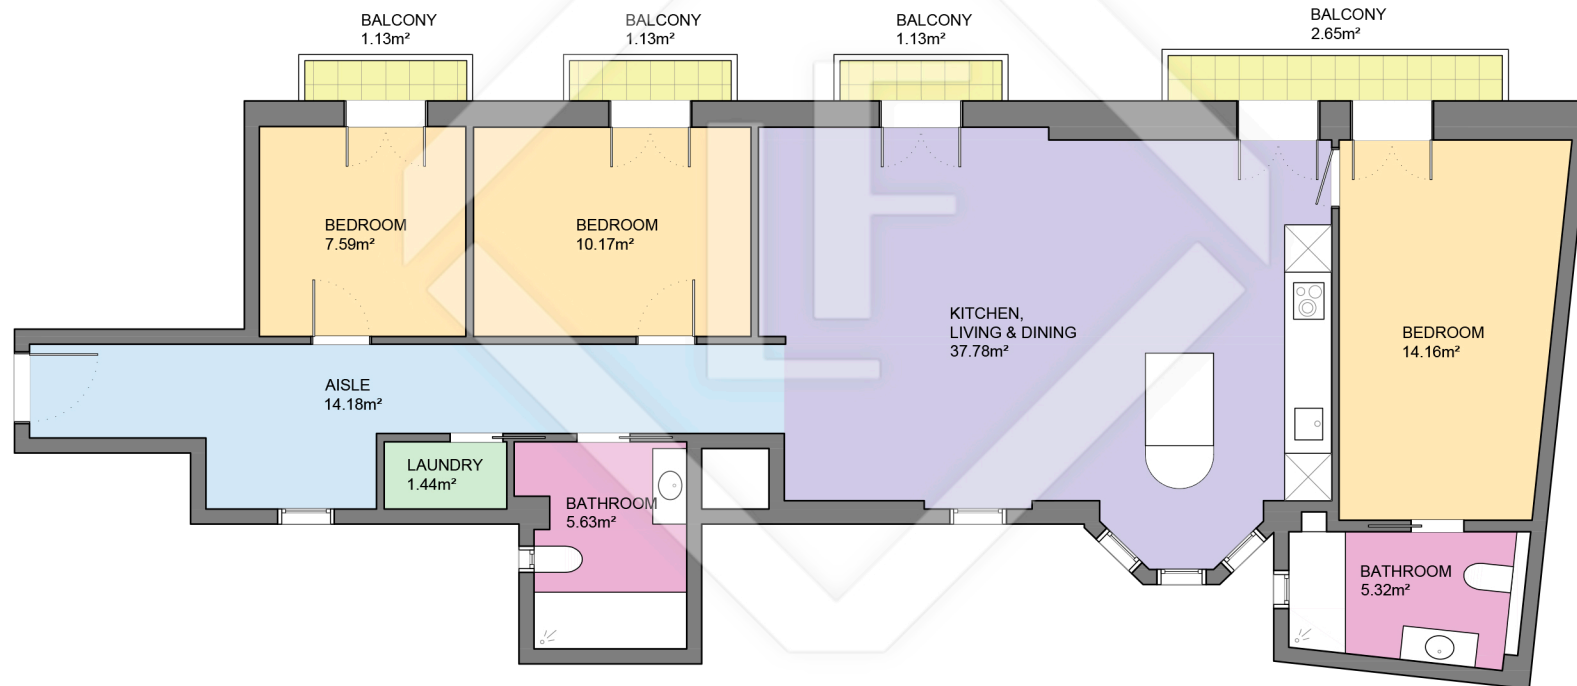

# LUCAS FOX

INTERNATIONAL PROPERTIES

Scale in metres. Indicative only. Dimensions are approximate. All information contained here is gathered from sources we believe to be reliable. However we cannot guarantee its accuracy and interested persons should rely on their own enquiries.

Measurements FLOOR	
Built surface	117.10m <sup>2</sup>
Useful surface	96.26m <sup>2</sup>
Exterior surface	6.05m <sup>2</sup>
Height	2.97m