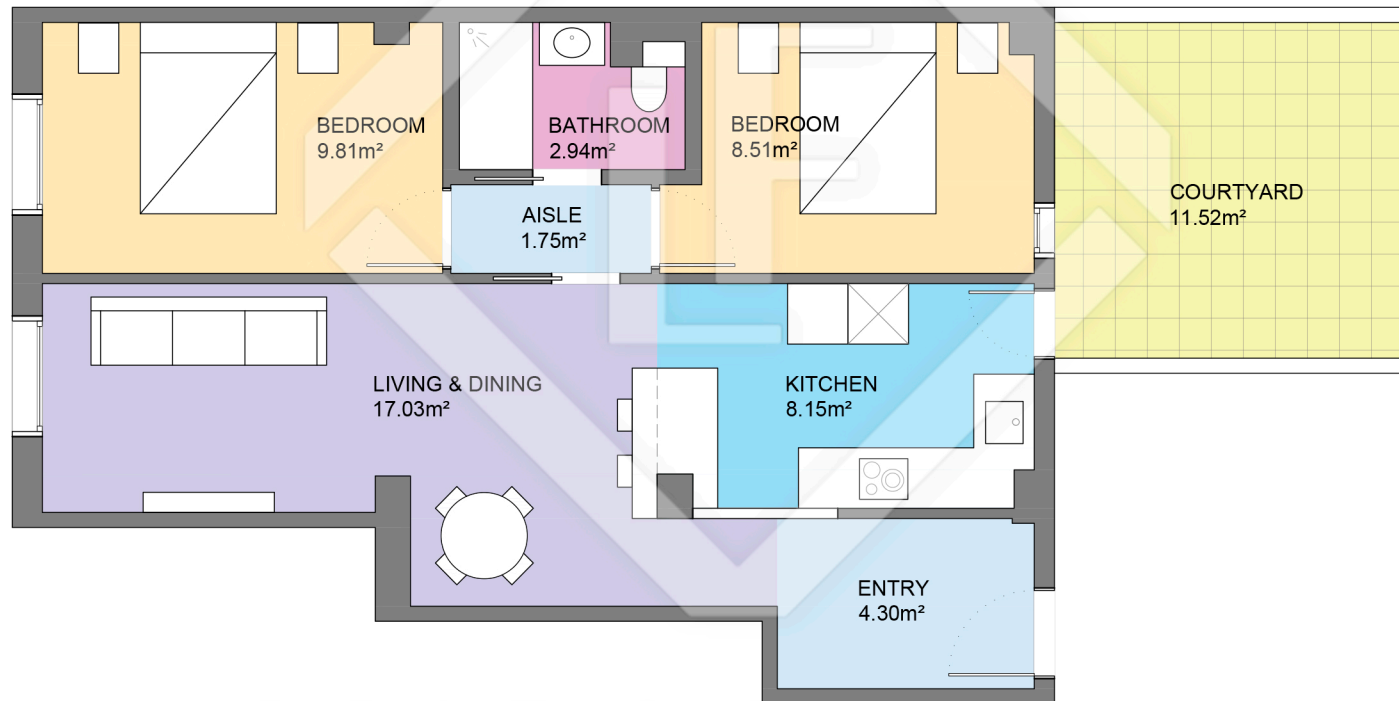

BCN55549

LUCAS FOX
INTERNATIONAL PROPERTIES

Scale in metres. Indicative only. Dimensions are approximate. All information contained here is gathered from sources we believe to be reliable. However we cannot guarantee its accuracy and interested persons should rely on their own enquiries.

LUCAS FOX

INTERNATIONAL PROPERTIES

| Measurements FLOOR | |
|--------------------|---------------------|
| Built surface | 62.00m ² |
| Useful surface | 52.49m ² |
| Exterior surface | 11.52m ² |
| Height | 2.62m |