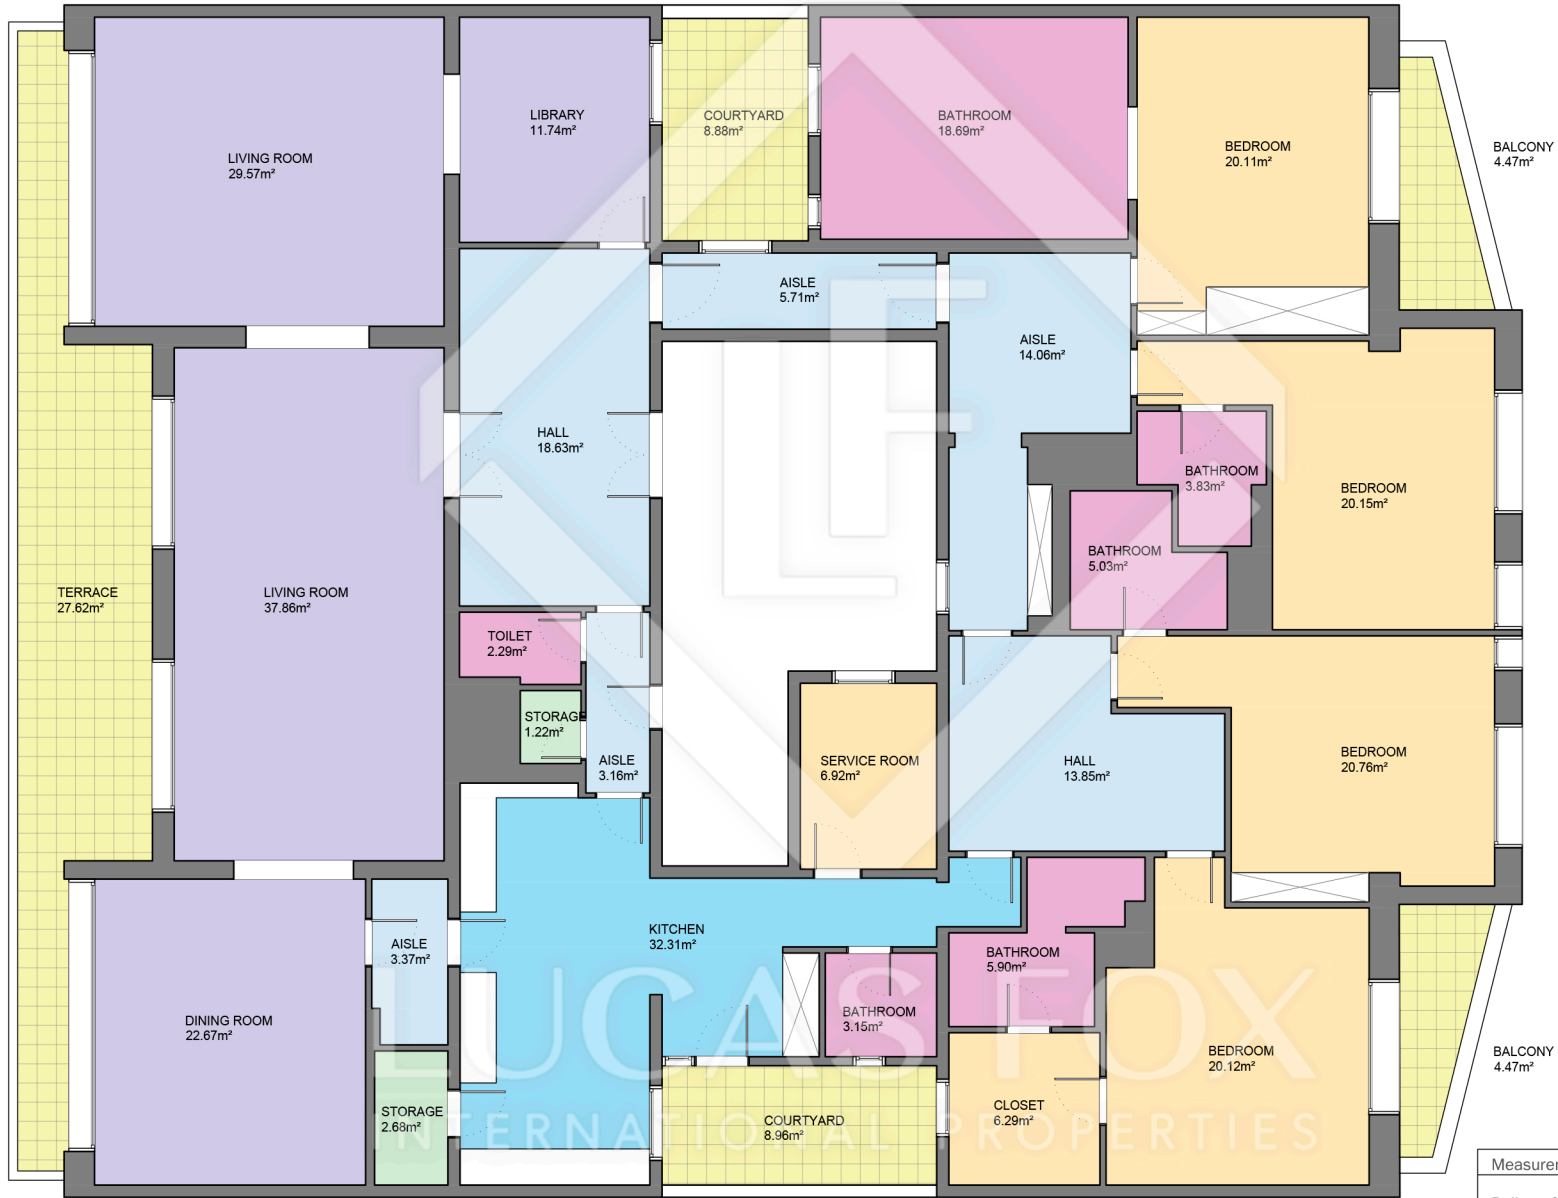

BCN55440

Measurements FLOOR	
Built surface	389.20m ²
Useful surface	330.08m ²
Exterior surface	54.40m ²

Scale in metres. Indicative only. Dimensions are approximate. All information contained here is gathered from sources we believe to be reliable. However we cannot guarantee its accuracy and interested persons should rely on their own enquiries.