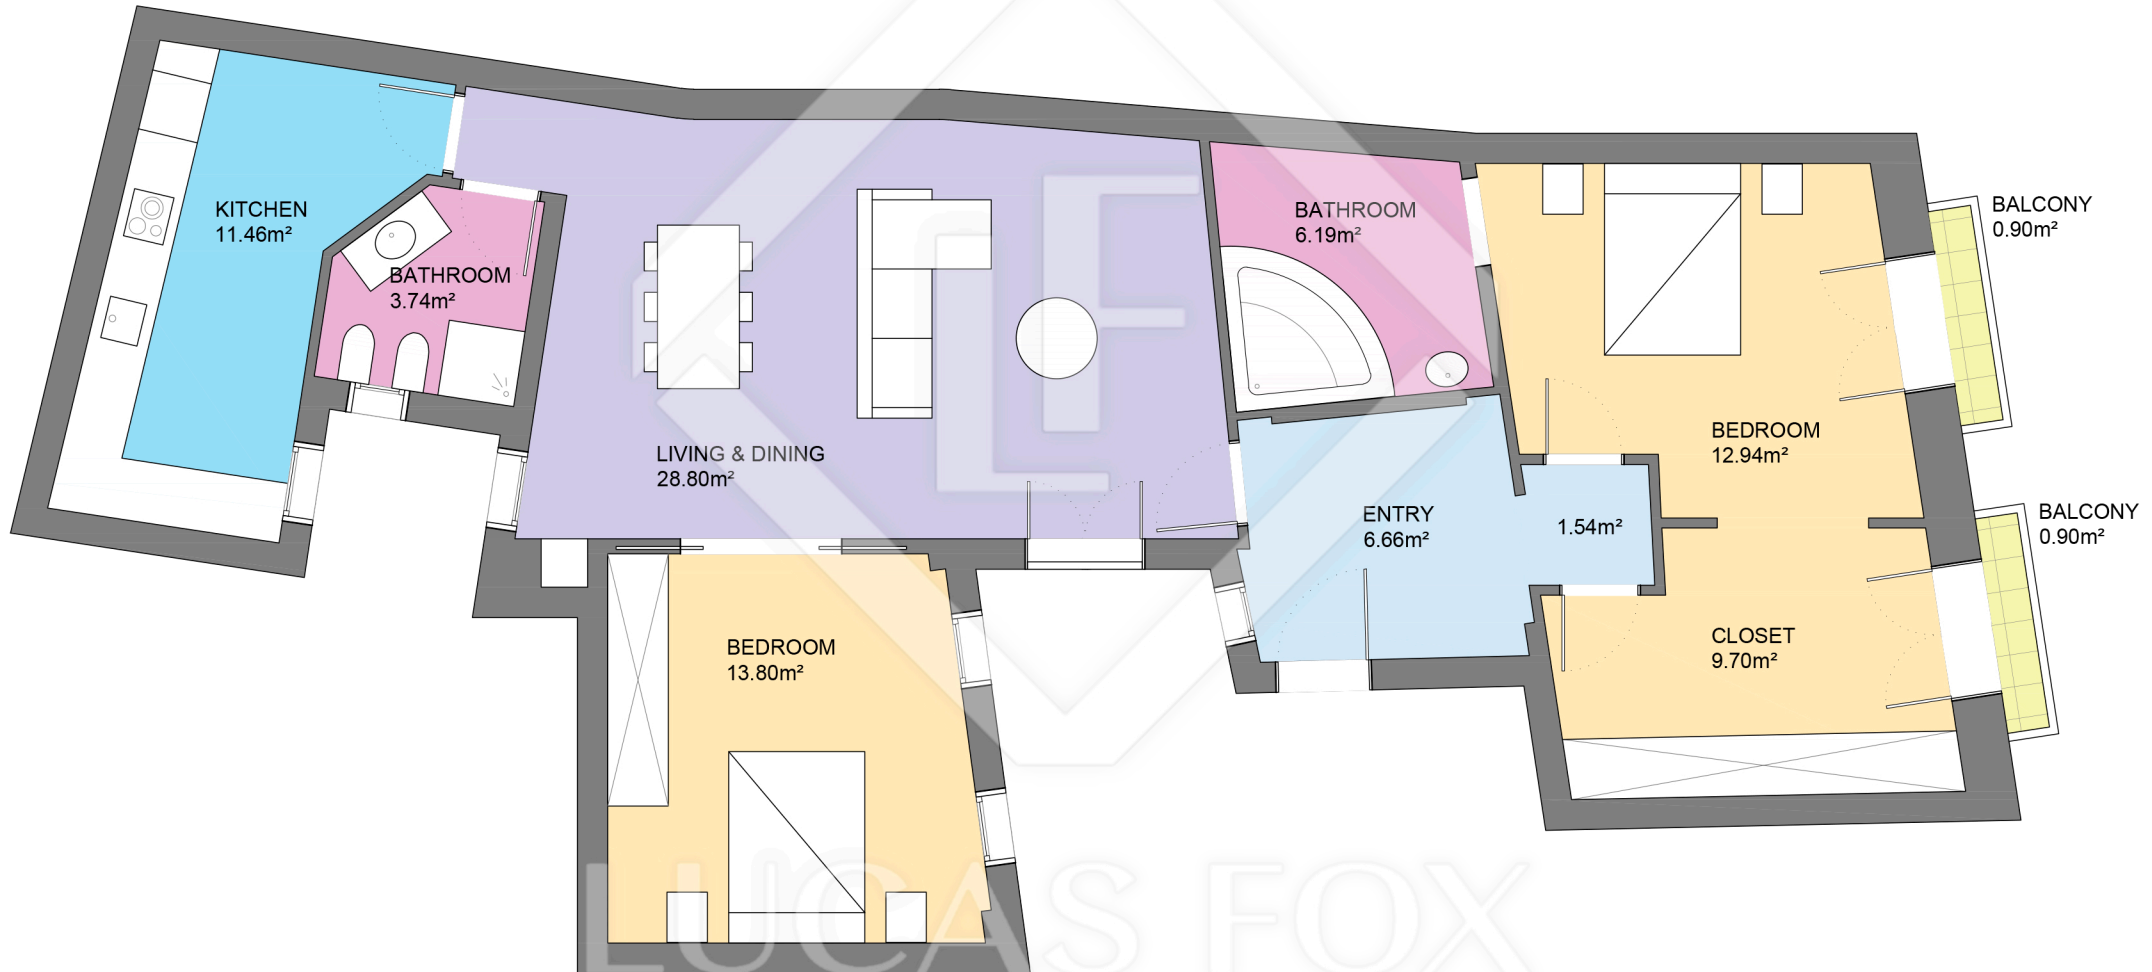

BCN55391

LUCAS FOX
INTERNATIONAL PROPERTIES

LUCAS FOX
INTERNATIONAL PROPERTIES

Scale in metres. Indicative only. Dimensions are approximate. All information contained here is gathered from sources we believe to be reliable. However we cannot guarantee its accuracy and interested persons should rely on their own enquiries.

Measurements FLOOR	
Built surface	120.17m ²
Useful surface	94.83m ²
Exterior surface	1.80m ²
Height	3.15m