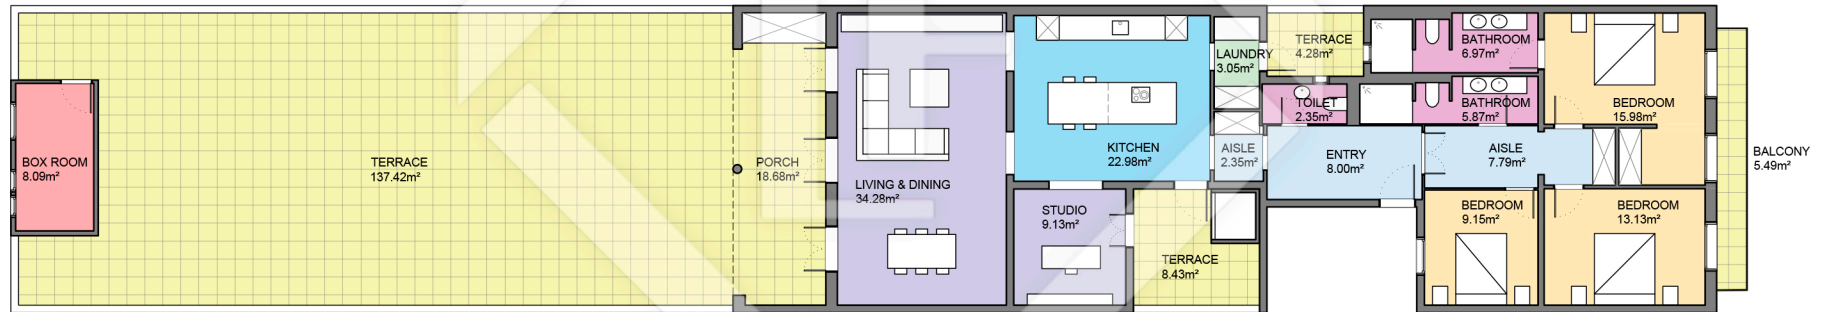

# LUCAS FOX

INTERNATIONAL PROPERTIES

Measurements FLOOR	
Built surface (interior)	166.00m <sup>2</sup>
Useful surface (interior)	141.03m <sup>2</sup>
Built surface (100% porch)	184.65m <sup>2</sup>
Useful surface (100% porch)	159.71m <sup>2</sup>
Exterior surface	155.62m <sup>2</sup>
Boxroom surface	9.50m <sup>2</sup>

LUCAS FOX  
INTERNATIONAL PROPERTIES

Scale in metres. Indicative only. Dimensions are approximate. All information contained here is gathered from sources we believe to be reliable. However we cannot guarantee its accuracy and interested persons should rely on their own enquiries.