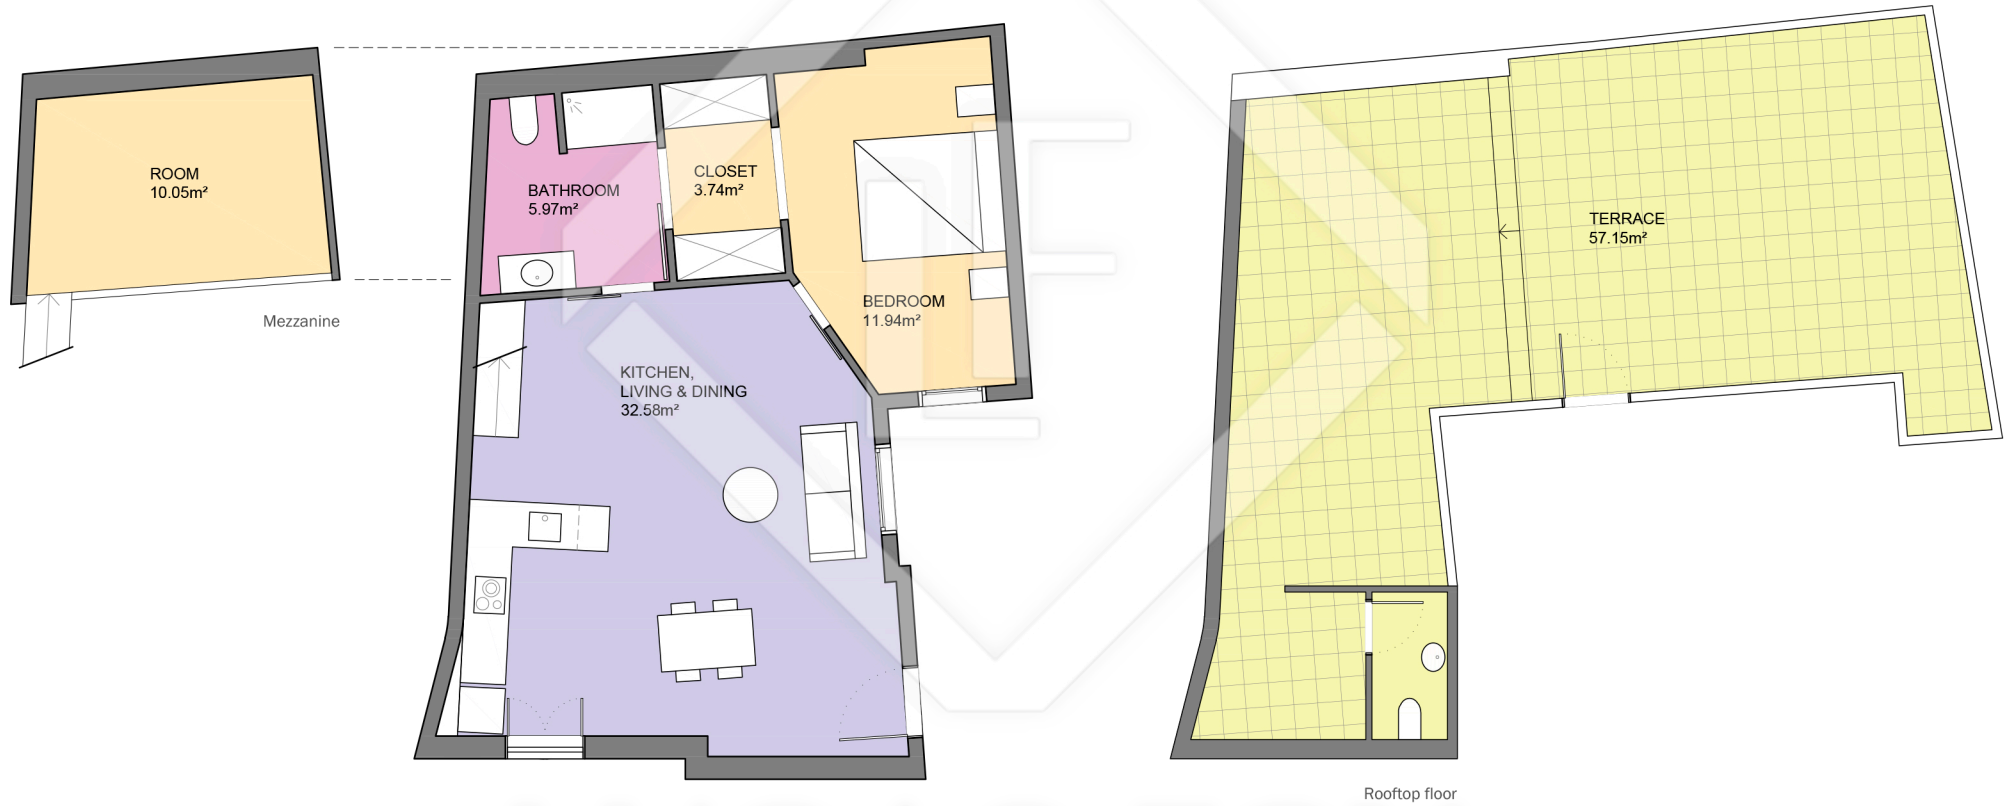

BCN55222

LUCAS FOX

INTERNATIONAL PROPERTIES

LUCAS FOX
INTERNATIONAL PROPERTIES

Scale in metres. Indicative only. Dimensions are approximate. All information contained here is gathered from sources we believe to be reliable. However we cannot guarantee its accuracy and interested persons should rely on their own enquiries.

Measurements FLOOR	
Built surface	61.34m ²
Useful surface	53.23m ²
Mezzanine surface	10.05m ²
Exterior surface (rooftop)	57.15m ²