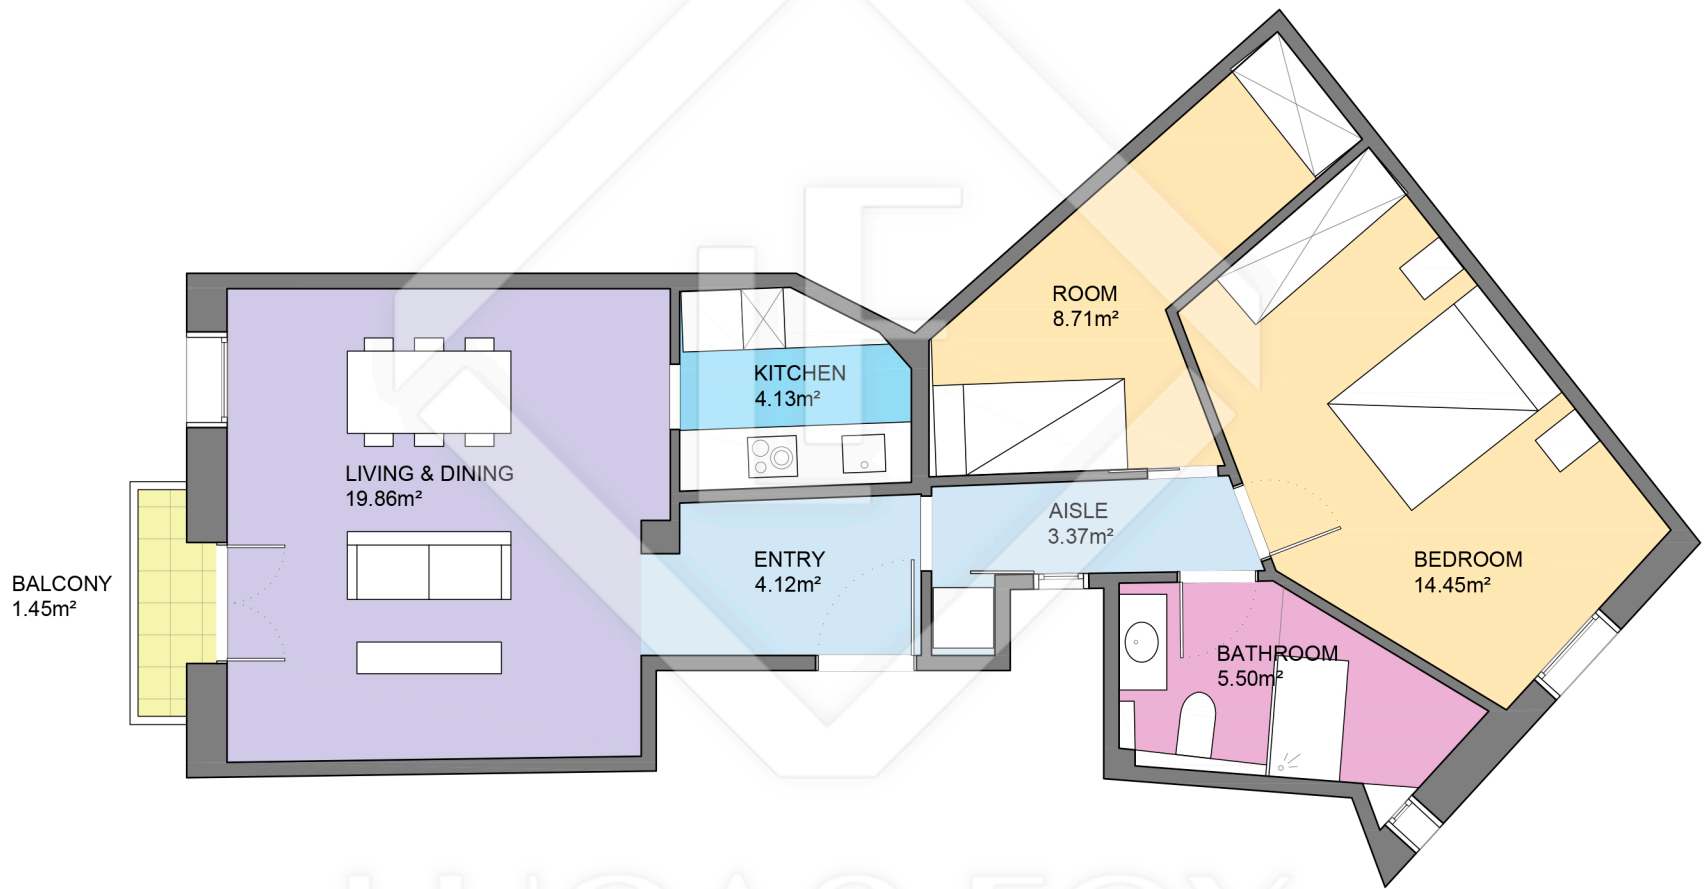

BCN55220

LUCAS FOX

INTERNATIONAL PROPERTIES

Scale in metres. Indicative only. Dimensions are approximate. All information contained here is gathered from sources we believe to be reliable. However we cannot guarantee its accuracy and interested persons should rely on their own enquiries.

Measurements FLOOR	
Built surface	71.07m ²
Useful surface	60.15m ²
Exterior surface	1.45m ²
Height	3.30m