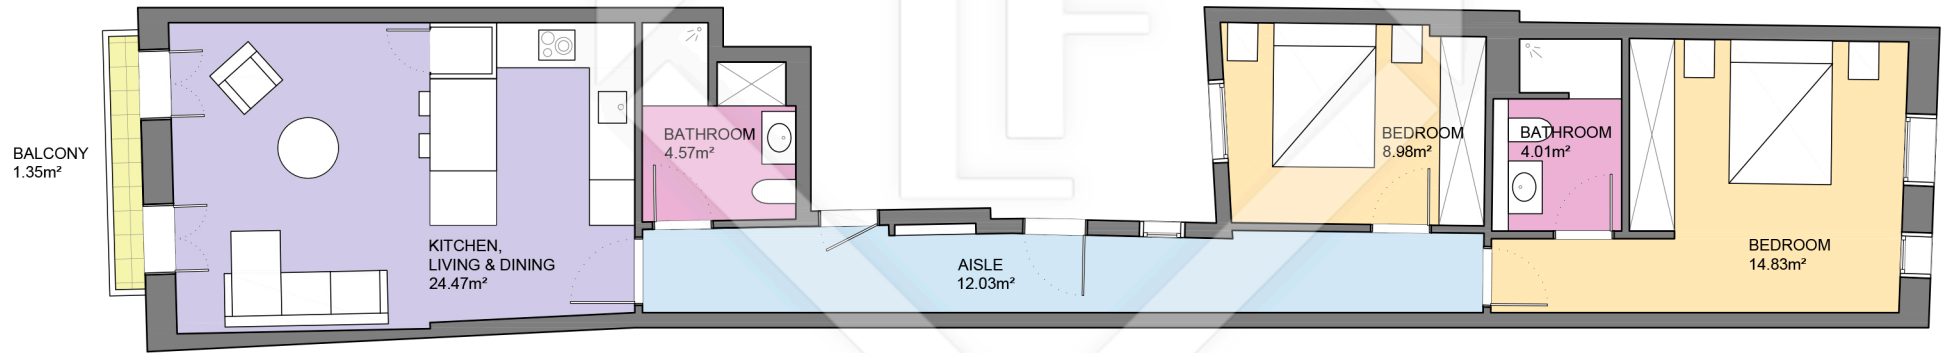

# LUCAS FOX

INTERNATIONAL PROPERTIES

Scale in metres. Indicative only. Dimensions are approximate. All information contained here is gathered from sources we believe to be reliable. However we cannot guarantee its accuracy and interested persons should rely on their own enquiries.

Measurements FLOOR	
Built surface	87.05m <sup>2</sup>
Useful surface	68.88m <sup>2</sup>
Exterior surface	1.35m <sup>2</sup>
Height	2.45m