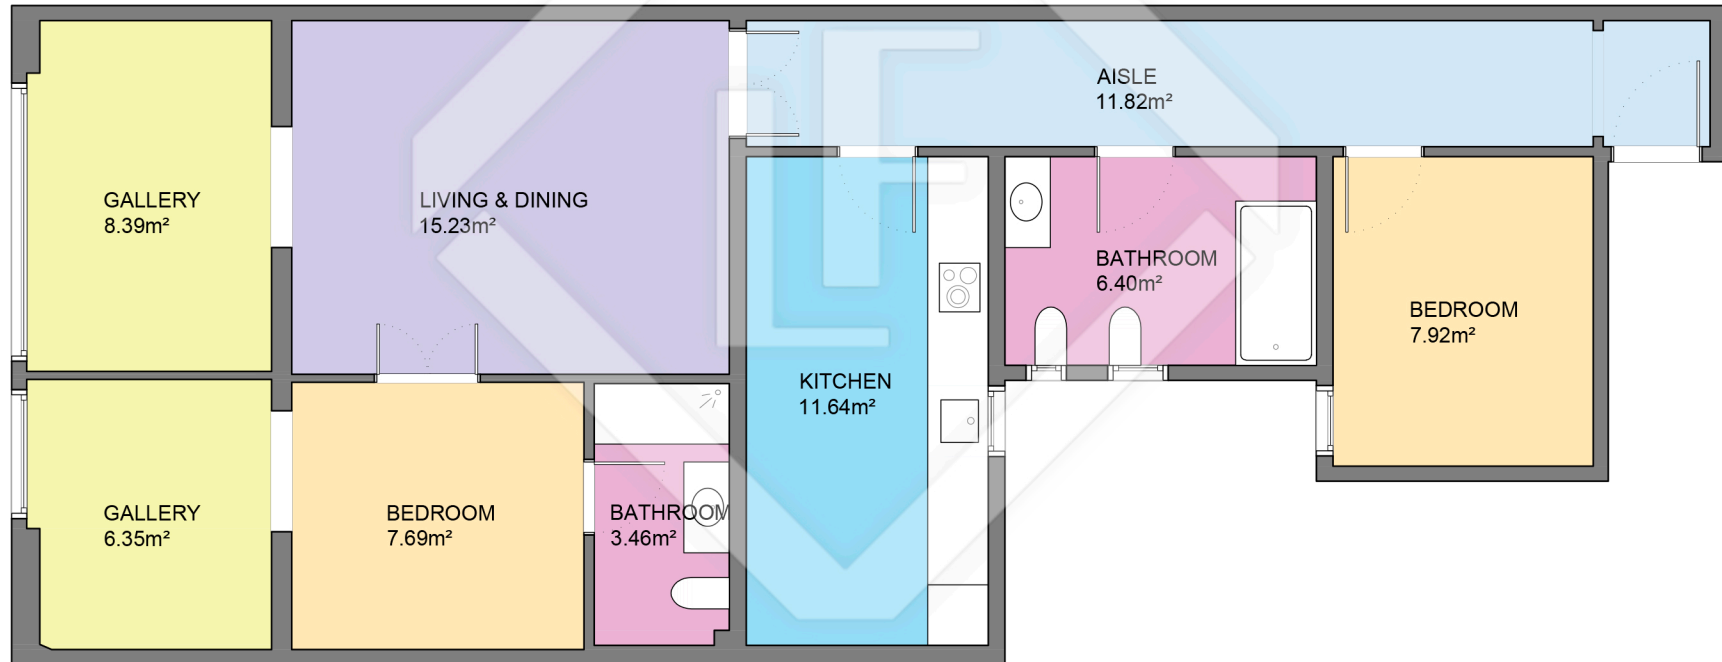

BCN55163

LUCAS FOX

INTERNATIONAL PROPERTIES

LUCAS FOX
INTERNATIONAL PROPERTIES

Scale in metres. Indicative only. Dimensions are approximate. All information contained here is gathered from sources we believe to be reliable. However we cannot guarantee its accuracy and interested persons should rely on their own enquiries.

Measurements FLOOR	
Built surface	91.50m ²
Useful surface	78.90m ²
Height	3.15m