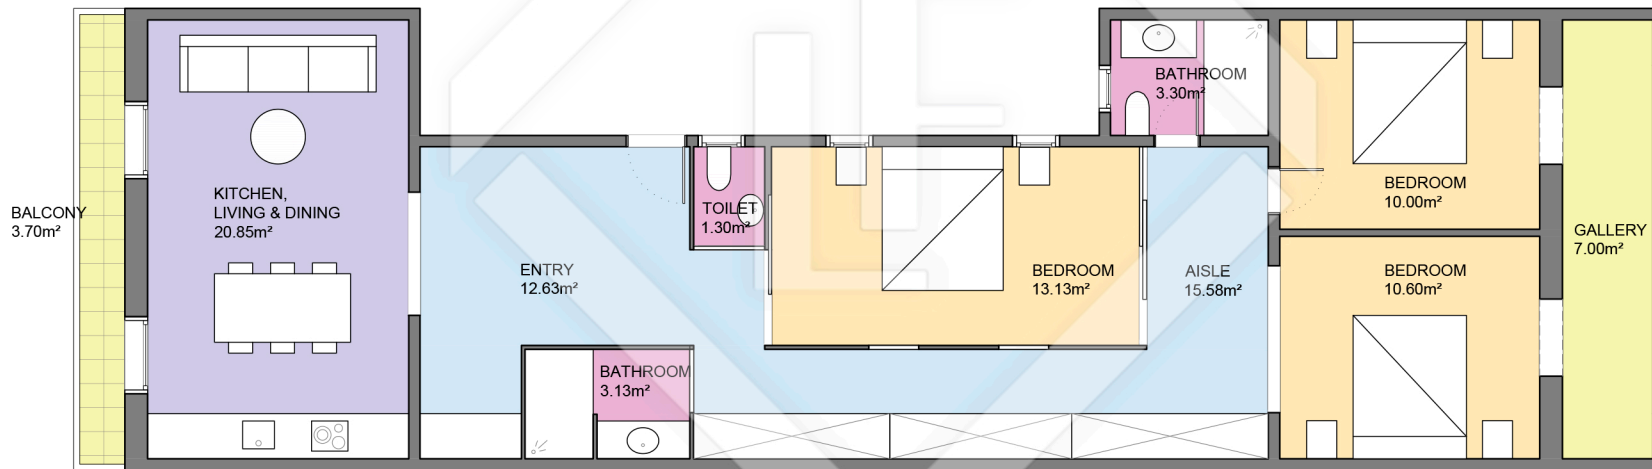

# LUCAS FOX

INTERNATIONAL PROPERTIES

Scale in metres. Indicative only. Dimensions are approximate. All information contained here is gathered from sources we believe to be reliable. However we cannot guarantee its accuracy and interested persons should rely on their own enquiries.

Measurements FLOOR	
Built surface	112.10m <sup>2</sup>
Built surface (50% balcony)	113.95m <sup>2</sup>
Useful surface	97.52m <sup>2</sup>
Exterior surface	3.70m <sup>2</sup>