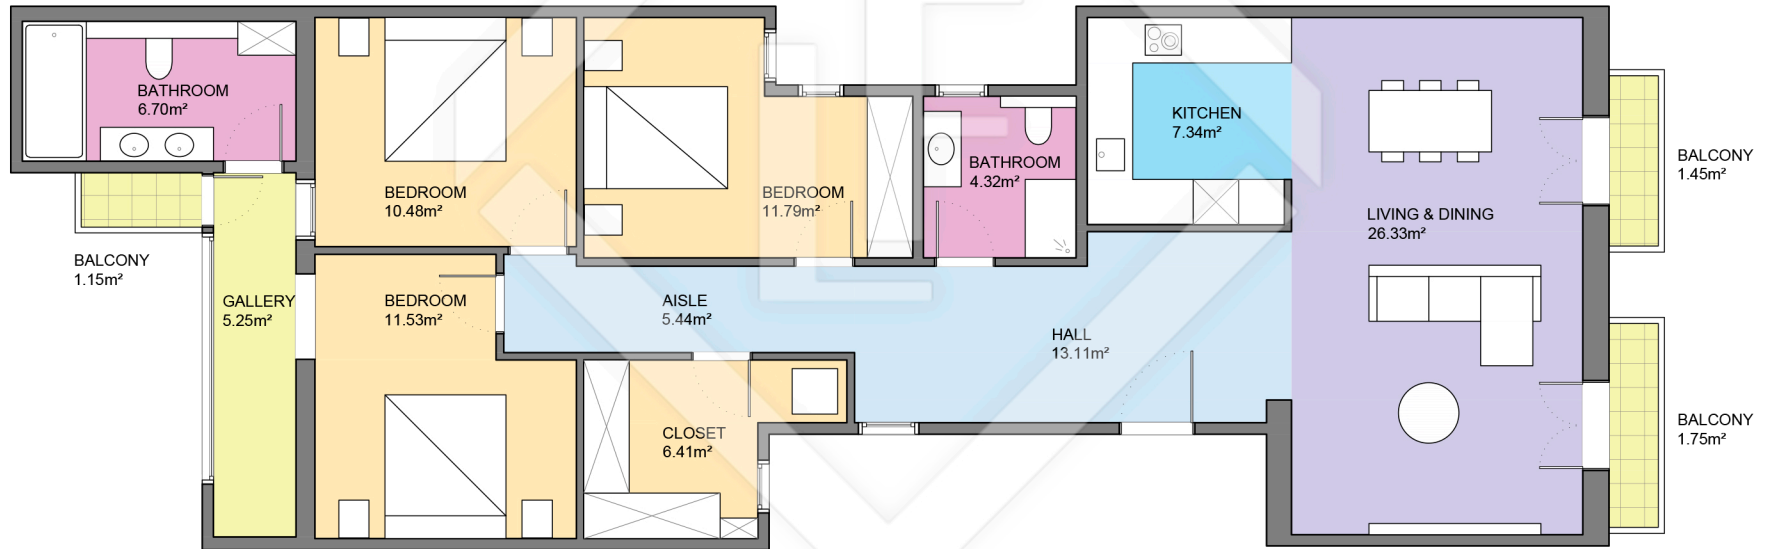

BCN54811

LUCAS FOX

INTERNATIONAL PROPERTIES

Scale in metres. Indicative only. Dimensions are approximate. All information contained here is gathered from sources we believe to be reliable. However we cannot guarantee its accuracy and interested persons should rely on their own enquiries.

Measurements FLOOR	
Built surface	124.95m ²
Useful surface	108.70m ²
Exterior surface	4.35m ²
Height	3.05m