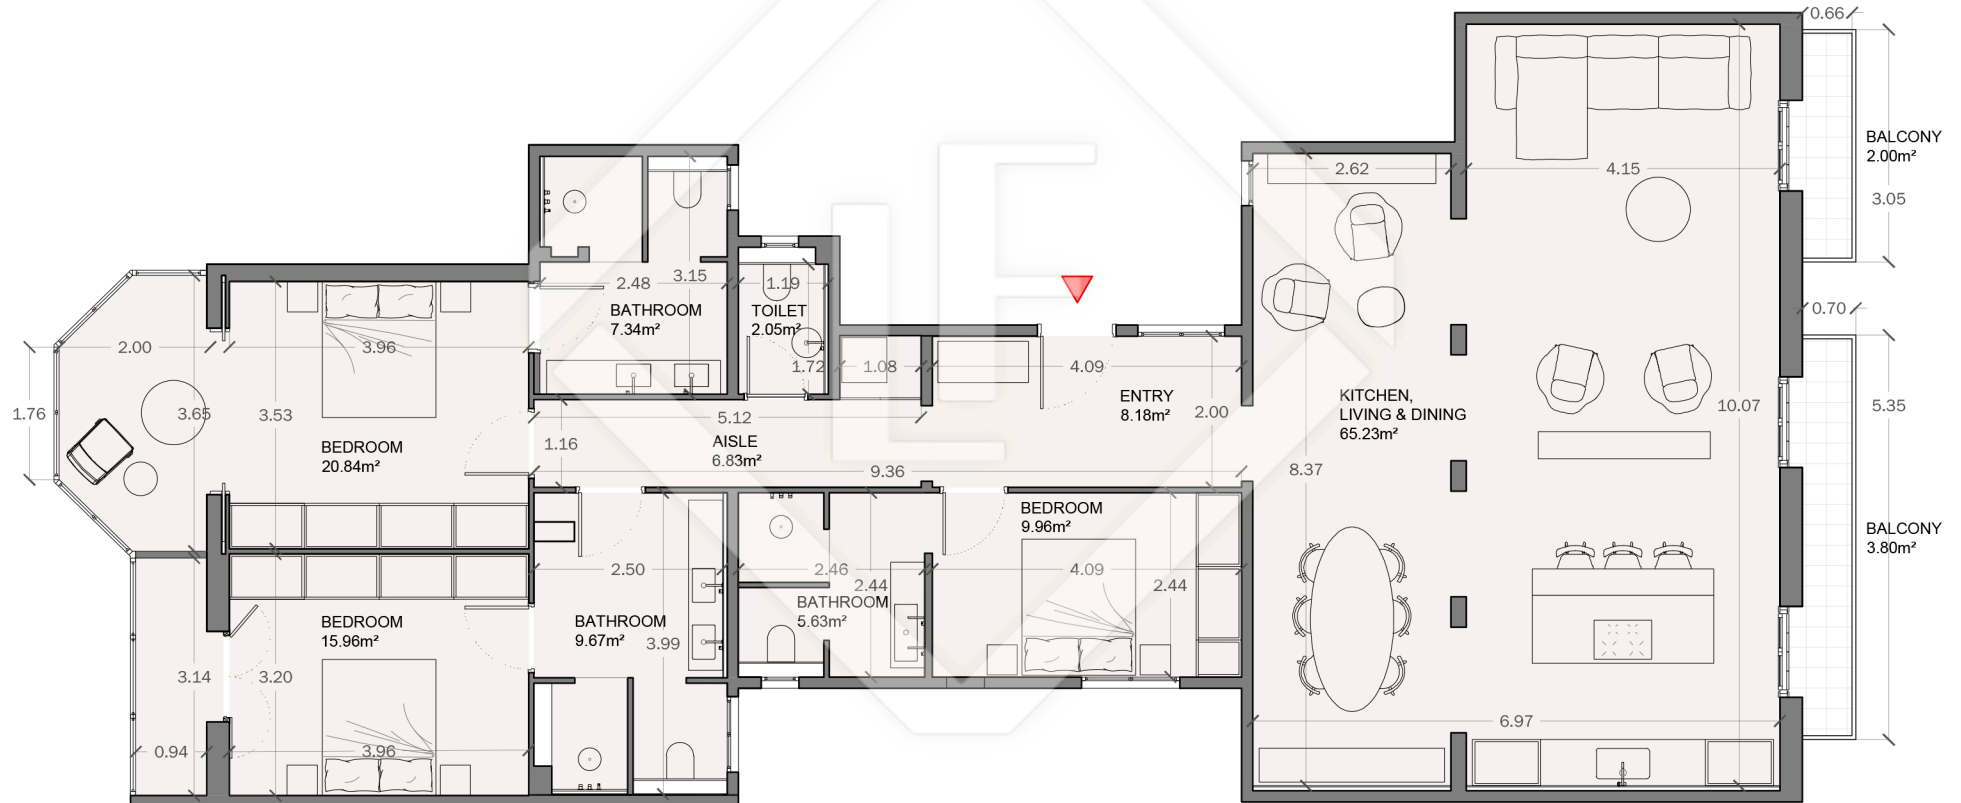

BCN54725

LUCAS FOX
INTERNATIONAL PROPERTIES

LUCAS FOX
INTERNATIONAL PROPERTIES

Scale in metres. Indicative only. Dimensions are approximate. All information contained here is gathered from sources we believe to be reliable. However we cannot guarantee its accuracy and interested persons should rely on their own enquiries.

Measurements FLOOR	
Built surface	170.71m ²
Useful surface	151.69m ²
Exterior surface	5.80m ²