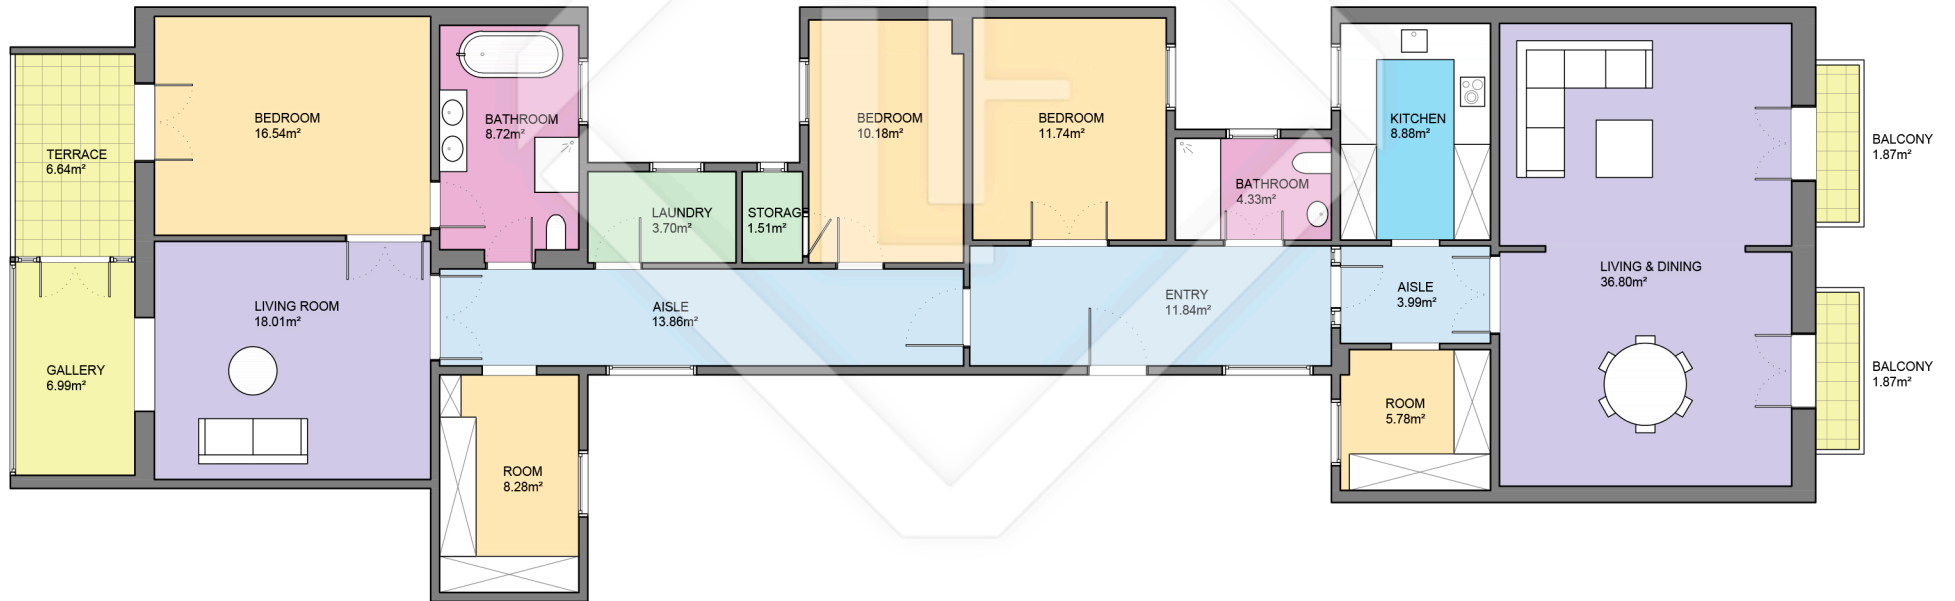

# LUCAS FOX

INTERNATIONAL PROPERTIES

Scale in metres. Indicative only. Dimensions are approximate. All information contained here is gathered from sources we believe to be reliable. However we cannot guarantee its accuracy and interested persons should rely on their own enquiries.

Measurements FLOOR	
Built surface	198.97m <sup>2</sup>
Useful surface	171.15m <sup>2</sup>
Exterior surface	11.38m <sup>2</sup>
Height	3.55m