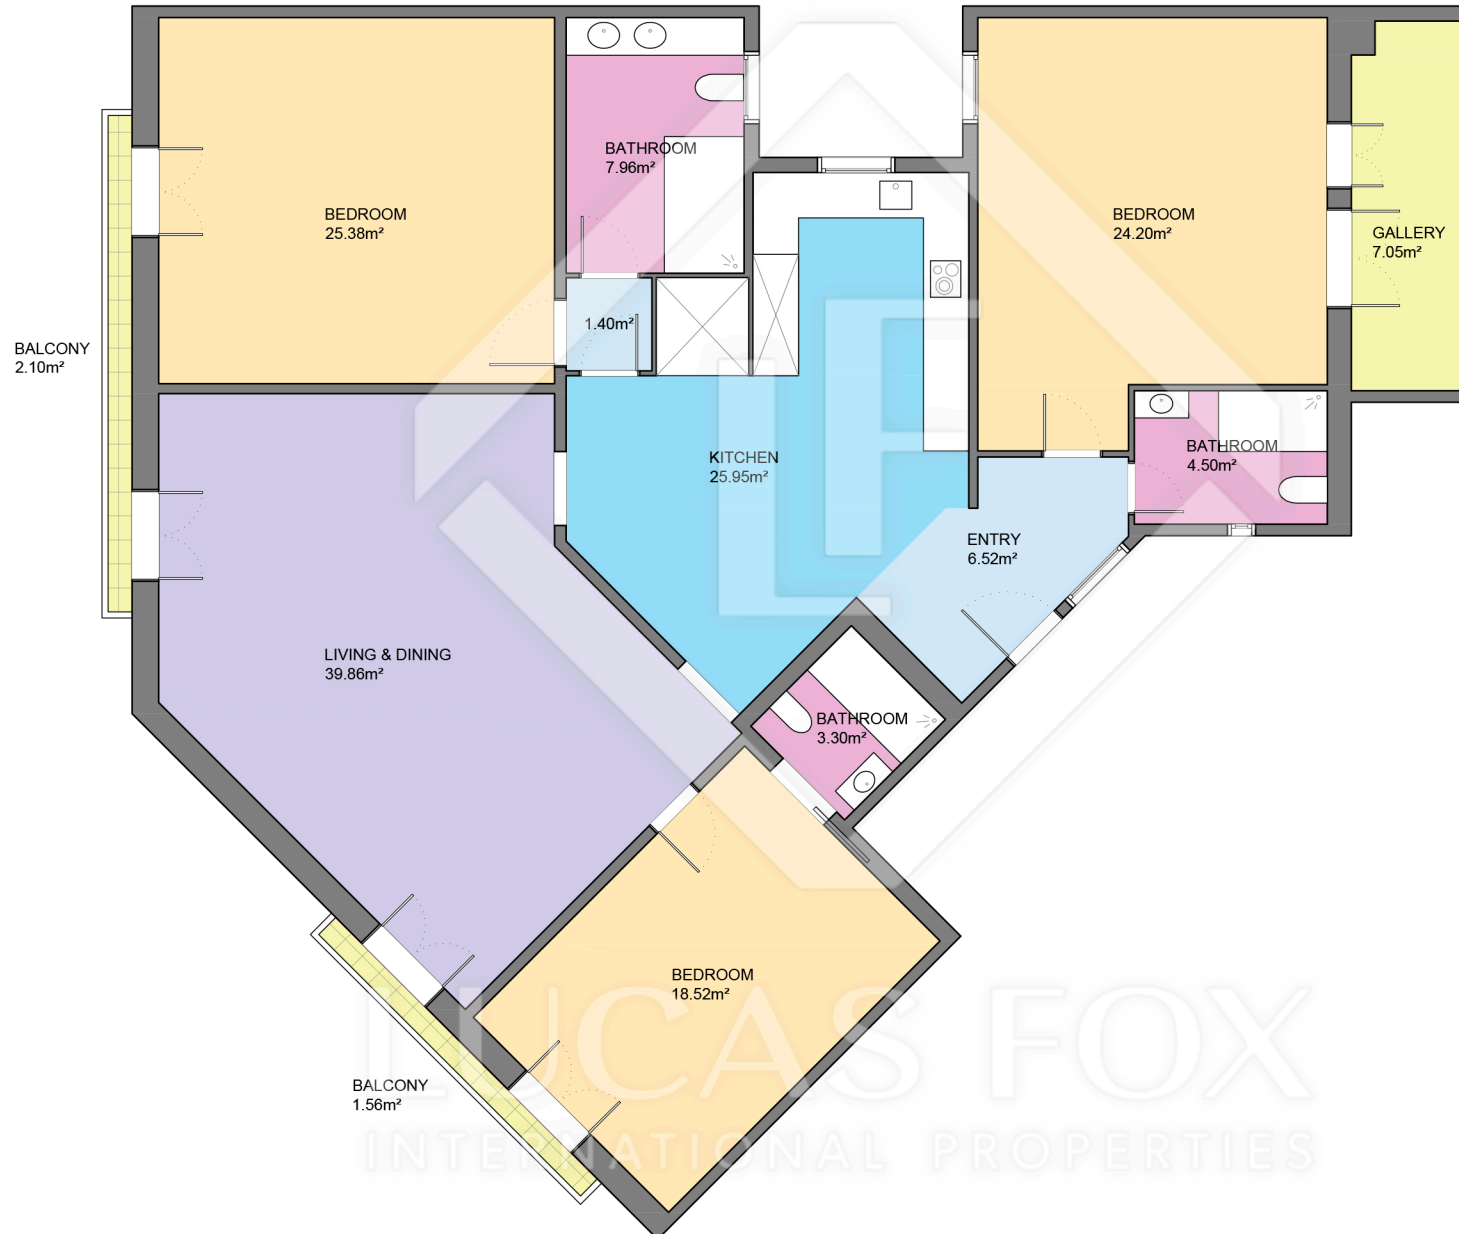

BCN54568

Scale in metres. Indicative only. Dimensions are approximate. All information contained here is gathered from sources we believe to be reliable. However we cannot guarantee its accuracy and interested persons should rely on their own enquiries.

Measurements FLOOR	
Built surface	186.80m ²
Useful surface	164.65m ²
Exterior surface	3.66m ²