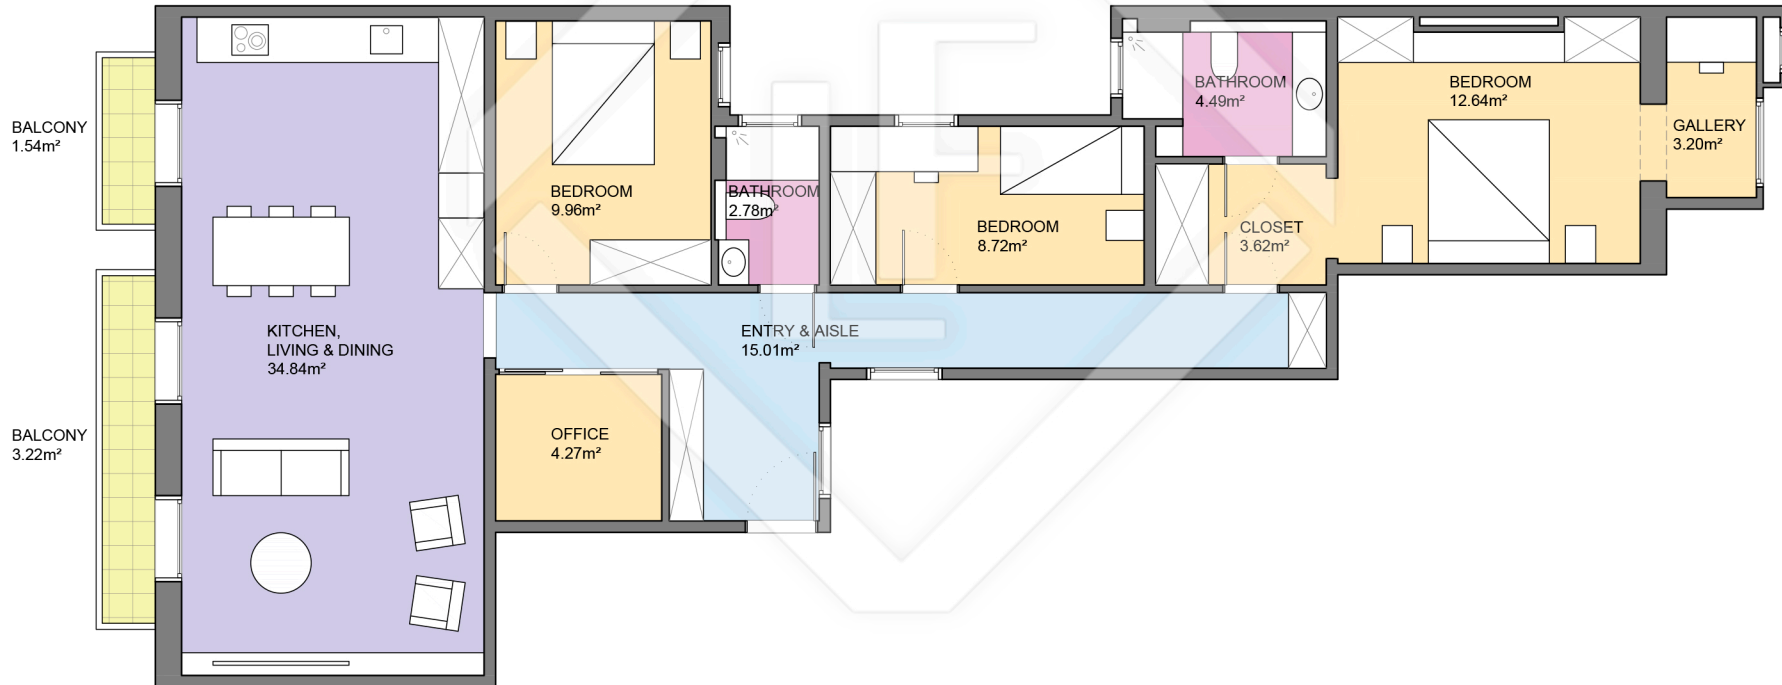

BCN54434

LUCAS FOX
INTERNATIONAL PROPERTIES

Scale in metres. Indicative only. Dimensions are approximate. All information contained here is gathered from sources we believe to be reliable. However we cannot guarantee its accuracy and interested persons should rely on their own enquiries.

Measurements FLOOR	
Built surface	116.40m ²
Useful surface	99.53m ²
Exterior surface	4.76m ²
Height	3.00m