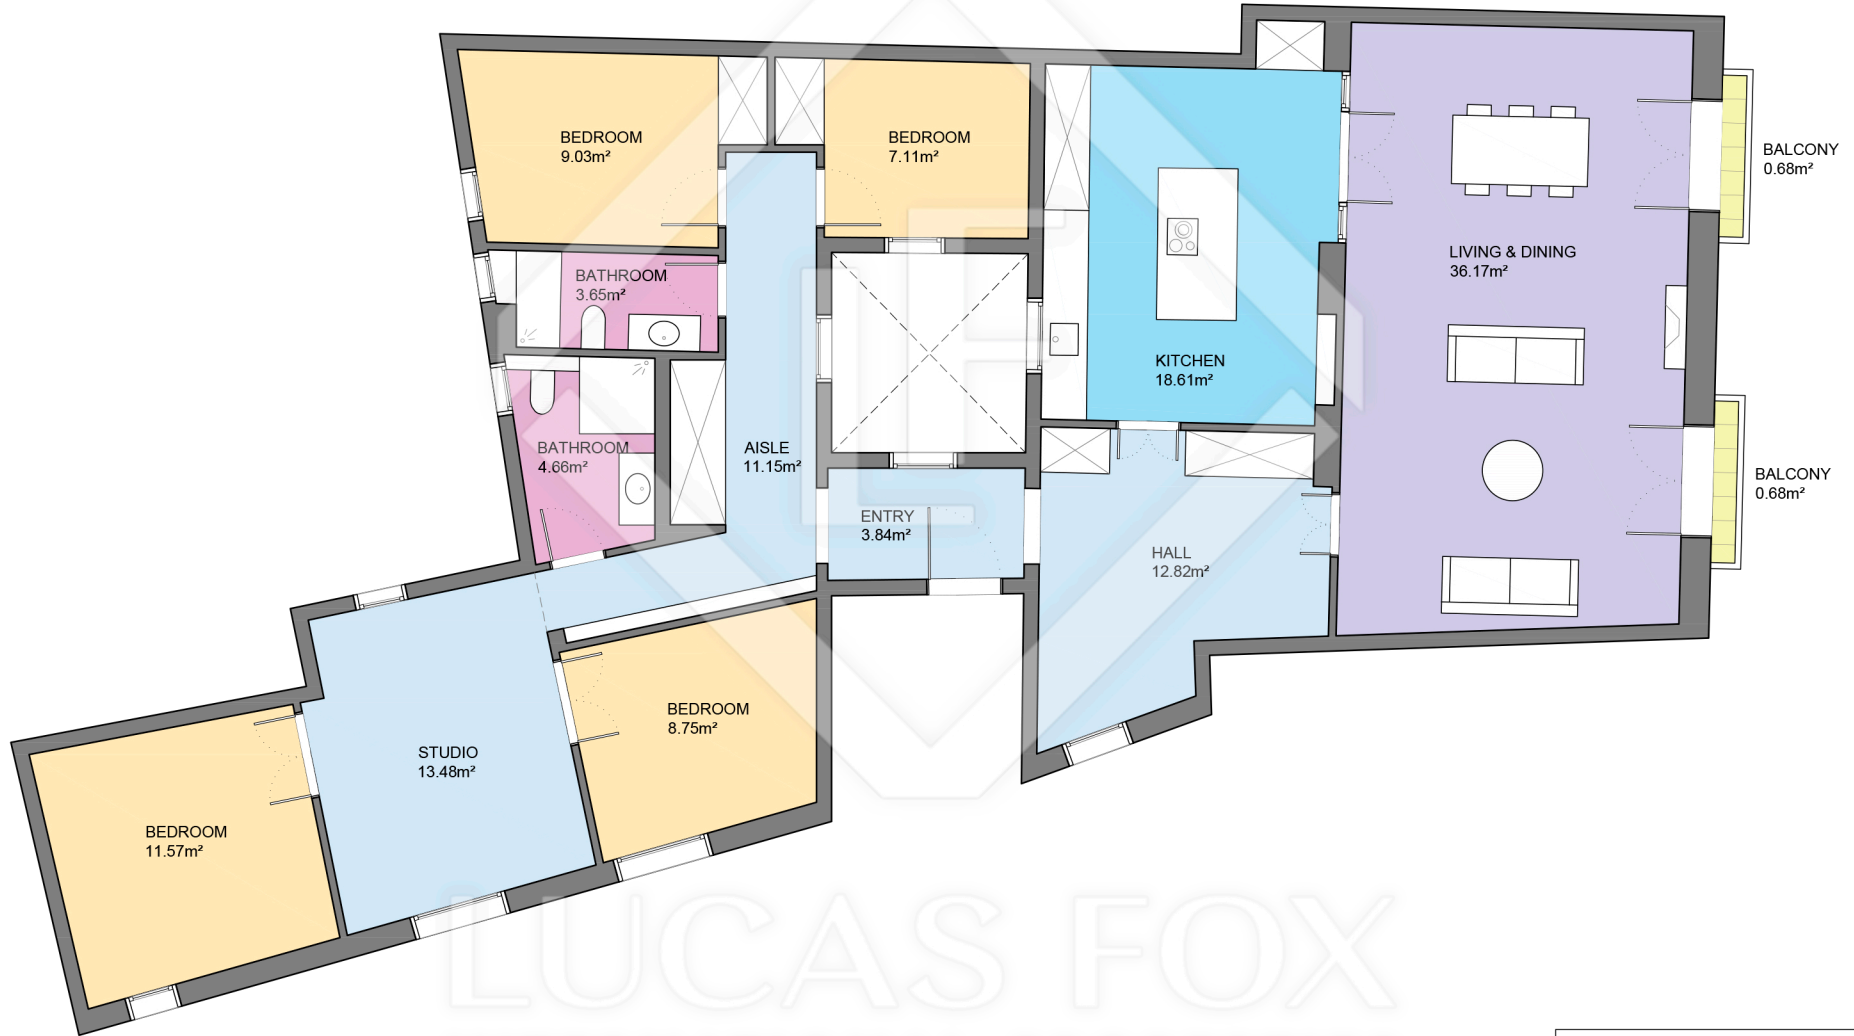

BCN54385

LUCAS FOX  
INTERNATIONAL PROPERTIES

LUCAS FOX  
INTERNATIONAL PROPERTIES

Scale in metres. Indicative only. Dimensions are approximate. All information contained here is gathered from sources we believe to be reliable. However we cannot guarantee its accuracy and interested persons should rely on their own enquiries.

Measurements FLOOR	
Built surface	165.60m <sup>2</sup>
Useful surface	140.82m <sup>2</sup>
Exterior surface	1.36m <sup>2</sup>
Height	3.20m