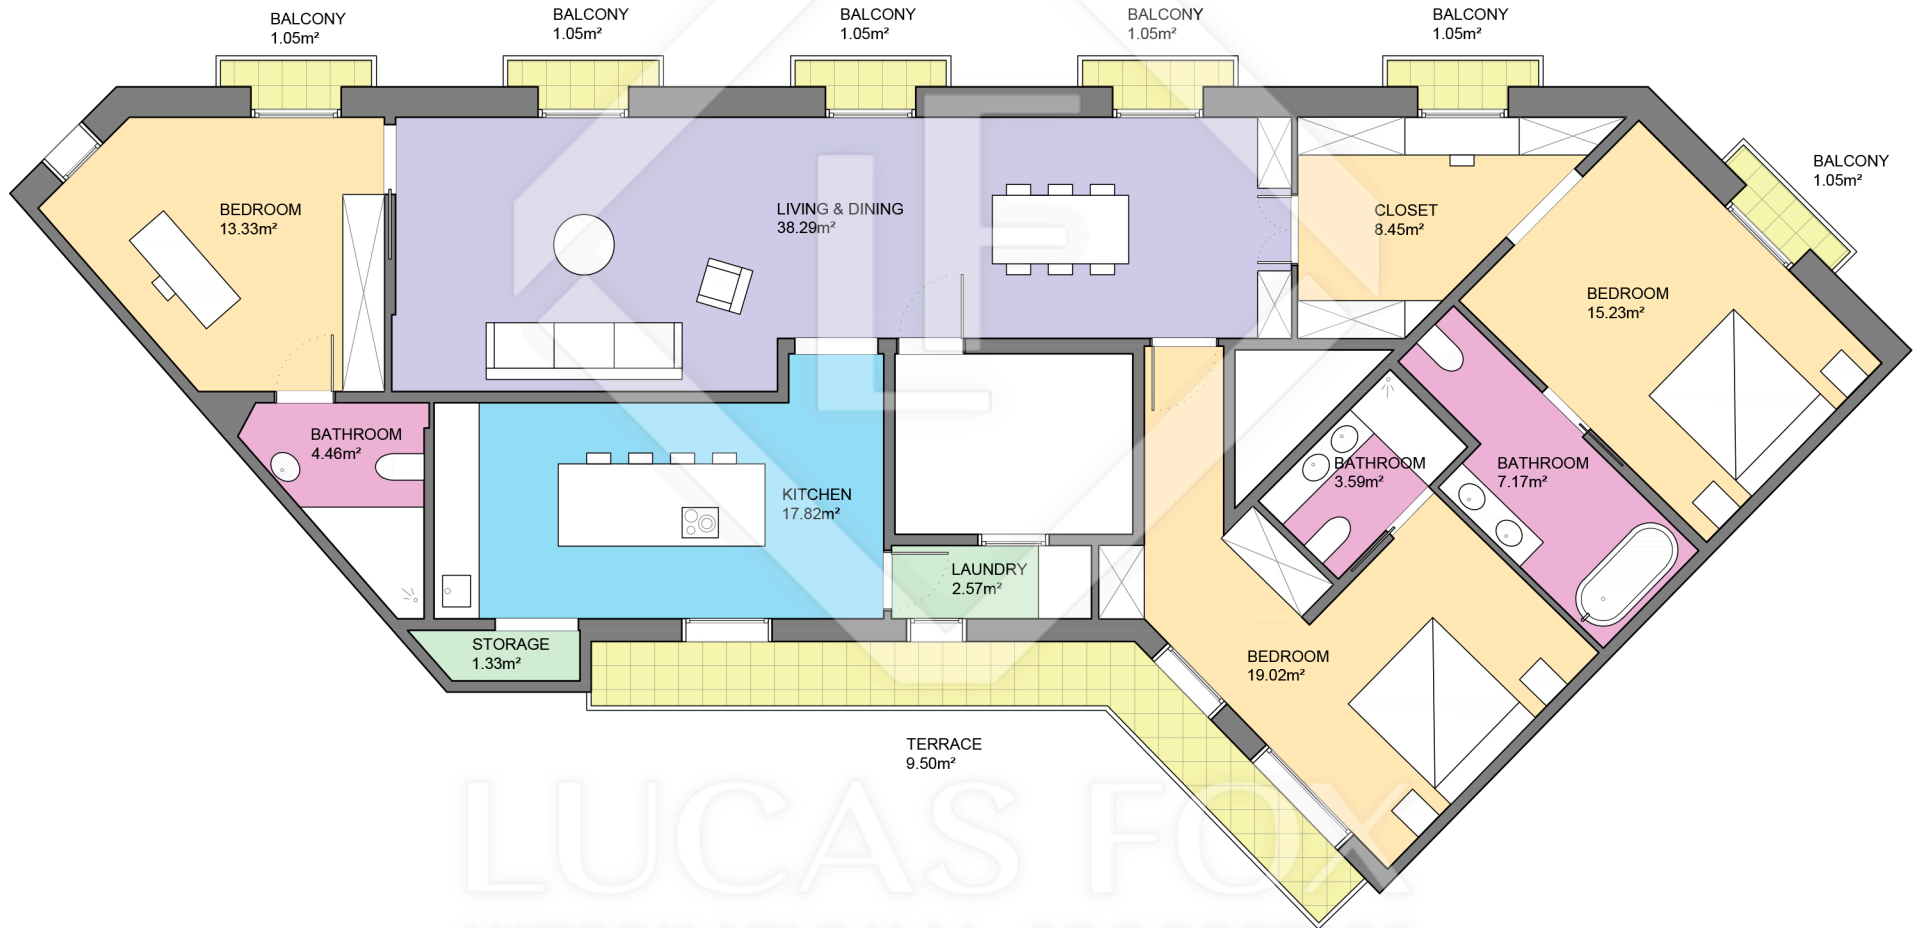

BCN54333

LUCAS FOX
INTERNATIONAL PROPERTIES

Scale in metres. Indicative only. Dimensions are approximate. All information contained here is gathered from sources we believe to be reliable. However we cannot guarantee its accuracy and interested persons should rely on their own enquiries.

Measurements FLOOR	
Built surface	156.30m ²
Useful surface	131.25m ²
Exterior surface	15.80m ²