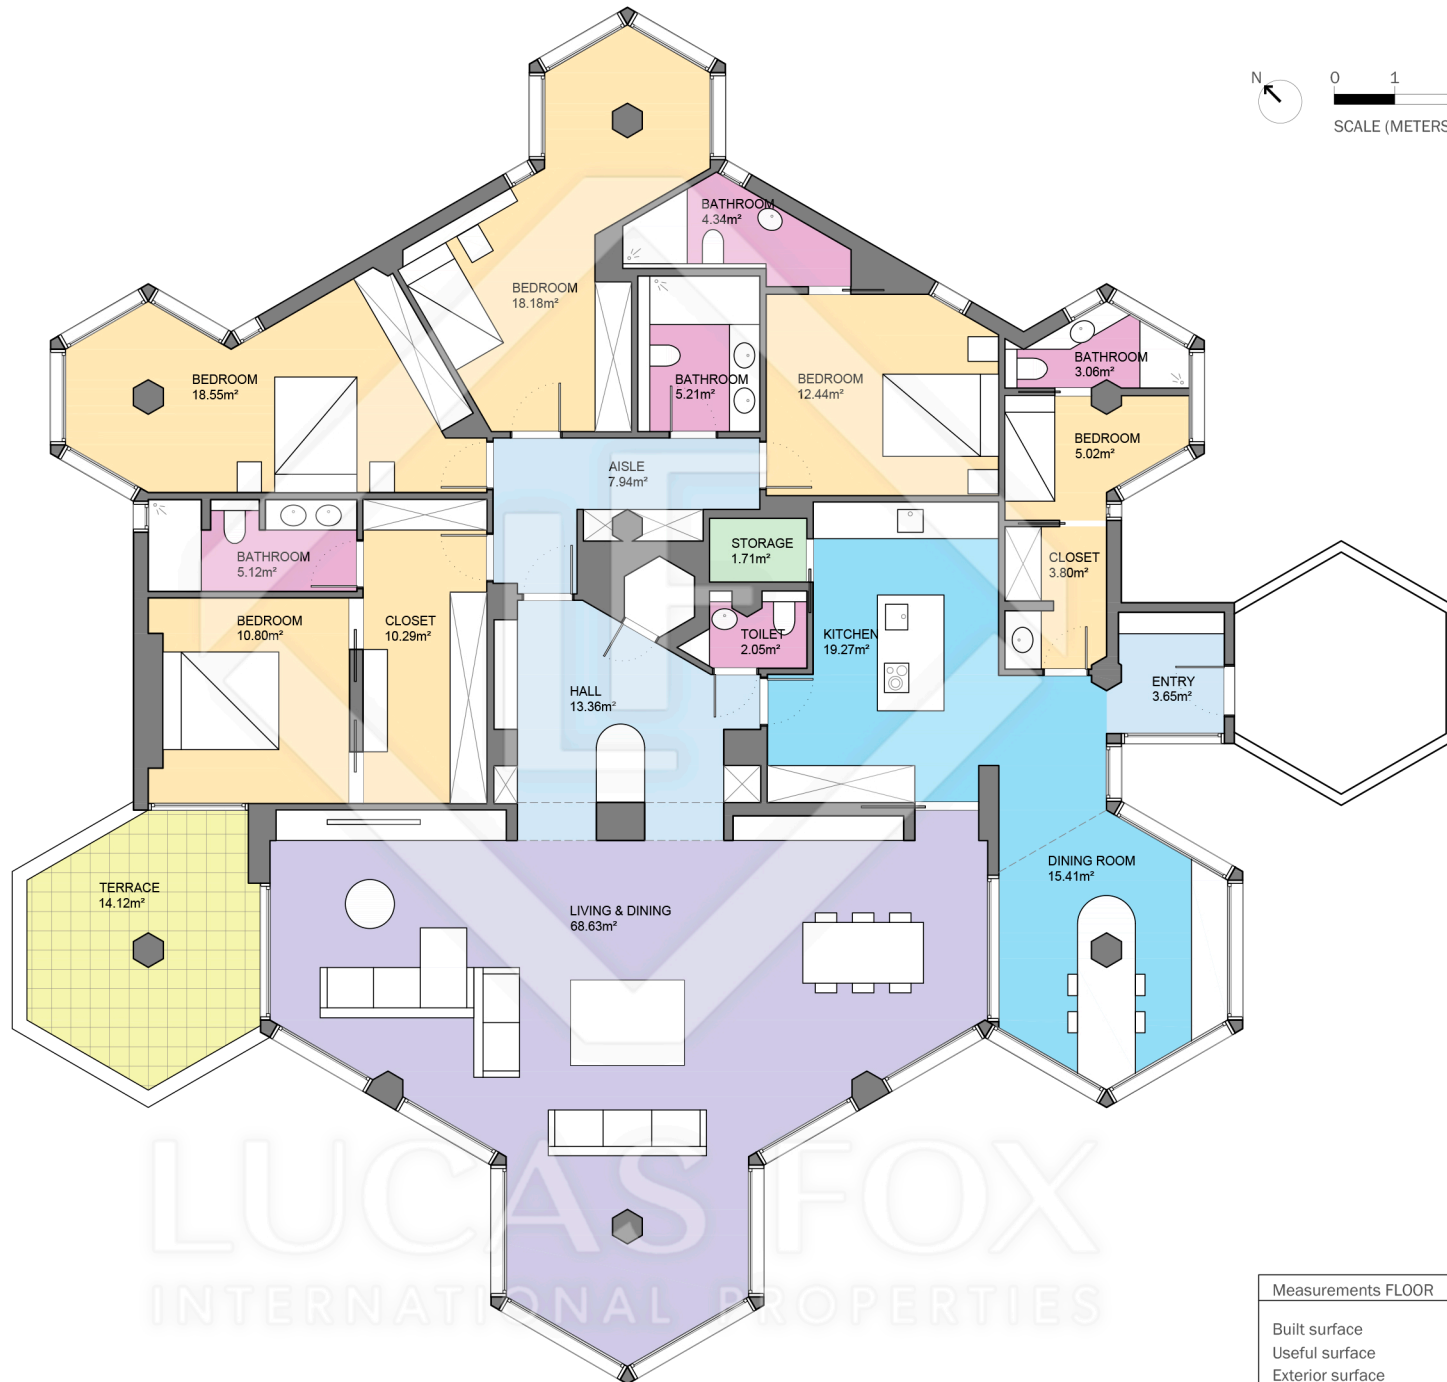

BCN54242

LUCAS FOX
INTERNATIONAL PROPERTIES

Scale in metres. Indicative only. Dimensions are approximate. All information contained here is gathered from sources we believe to be reliable. However we cannot guarantee its accuracy and interested persons should rely on their own enquiries.

Measurements FLOOR	
Built surface	273.49m ²
Useful surface	228.83m ²
Exterior surface	14.12m ²