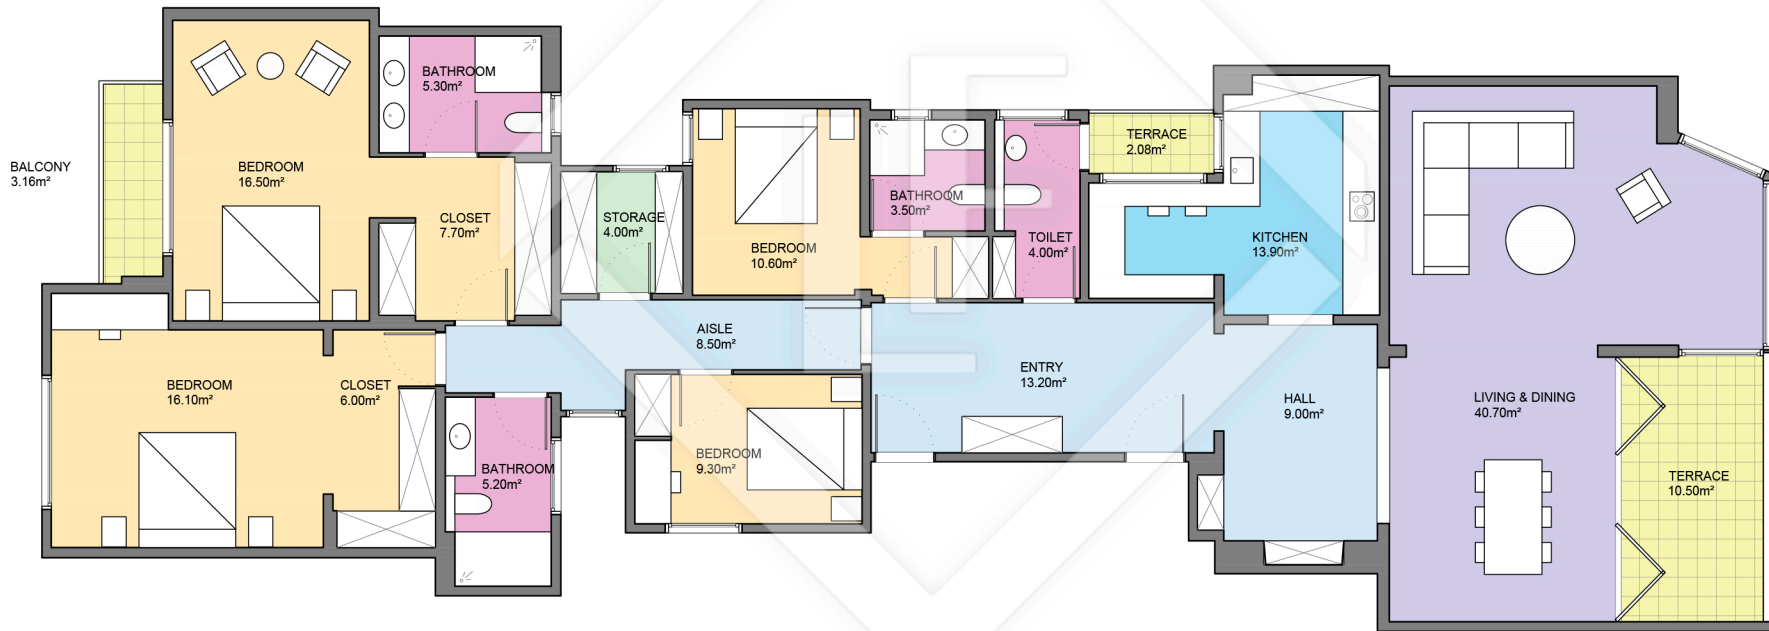

BCN54045

LUCAS FOX
INTERNATIONAL PROPERTIES

Scale in metres. Indicative only. Dimensions are approximate. All information contained here is gathered from sources we believe to be reliable. However we cannot guarantee its accuracy and interested persons should rely on their own enquiries.

Measurements FLOOR	
Built surface	203.40m ²
Useful surface	173.50m ²
Exterior surface	15.74m ²