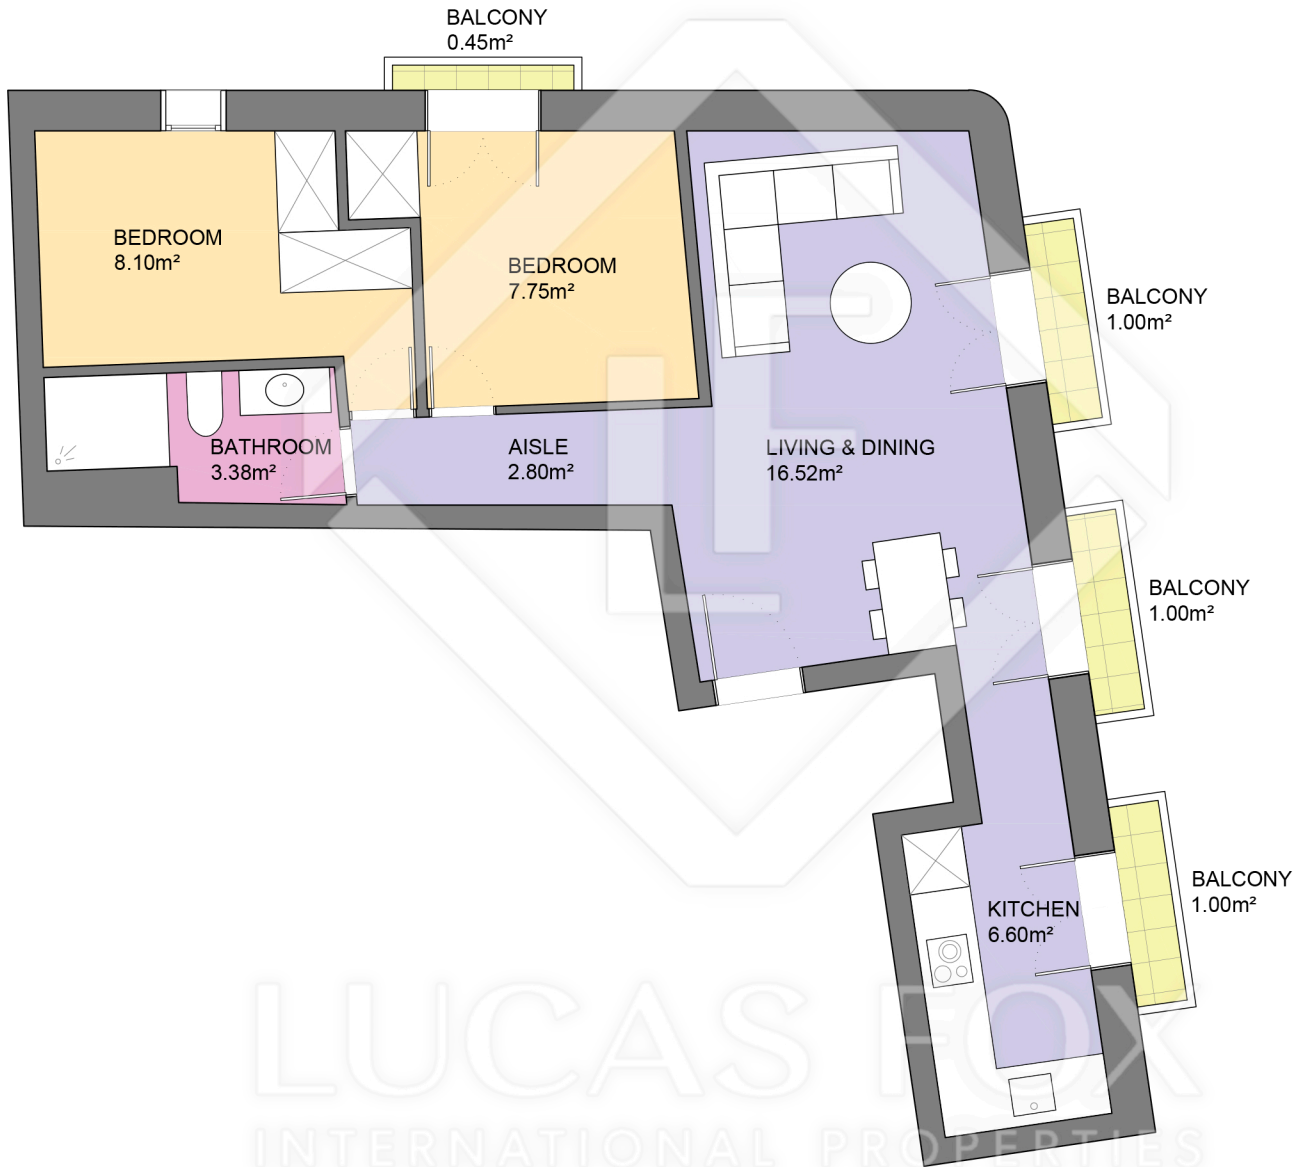

BCN54032

LUCAS FOX
INTERNATIONAL PROPERTIES

Scale in metres. Indicative only. Dimensions are approximate. All information contained here is gathered from sources we believe to be reliable. However we cannot guarantee its accuracy and interested persons should rely on their own enquiries.

Measurements FLOOR	
Built surface	61.08m ²
Useful surface	45.15m ²
Exterior surface	3.45m ²
Height	2.53m