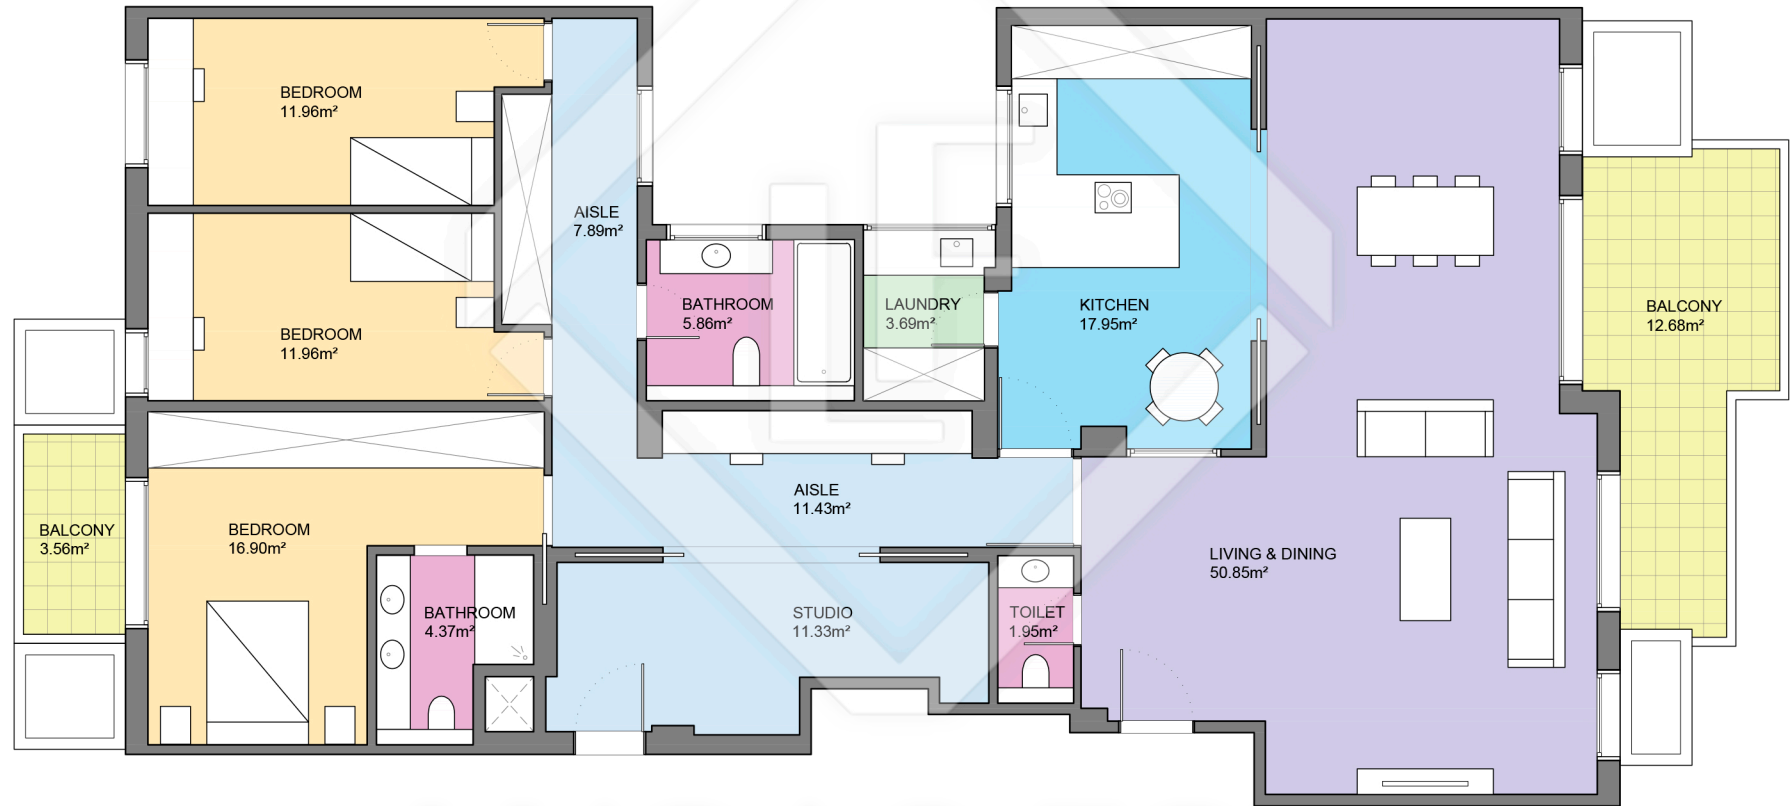

# BCN54008

LUCAS FOX  
INTERNATIONAL PROPERTIES

Scale in metres. Indicative only. Dimensions are approximate. All information contained here is gathered from sources we believe to be reliable. However we cannot guarantee its accuracy and interested persons should rely on their own enquiries.

Measurements FLOOR	
Built surface	181.30m <sup>2</sup>
Useful surface	156.15m <sup>2</sup>
Exterior surface	16.24m <sup>2</sup>
Height	2.55m