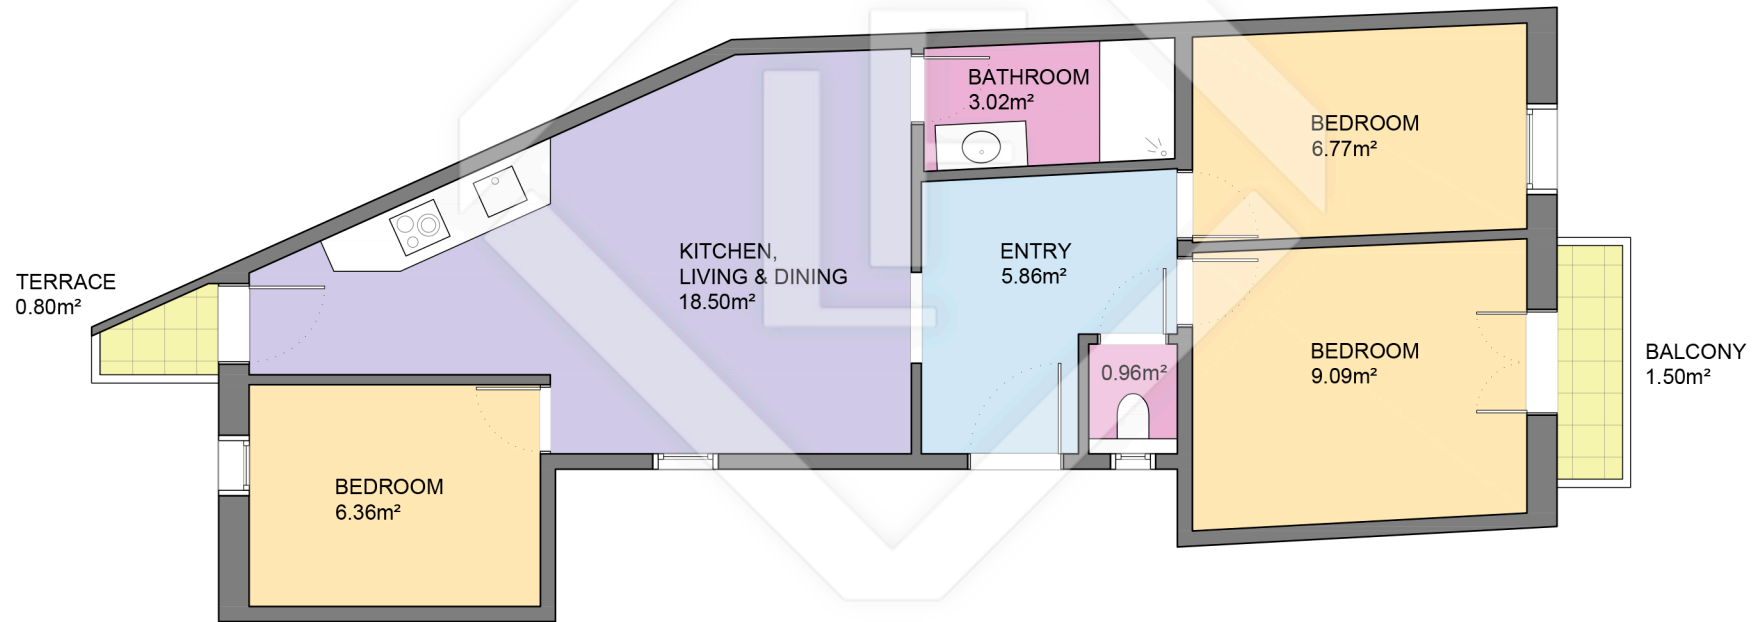

BCN53847

LUCAS FOX  
INTERNATIONAL PROPERTIES

LUCAS FOX  
INTERNATIONAL PROPERTIES

Scale in metres. Indicative only. Dimensions are approximate. All information contained here is gathered from sources we believe to be reliable. However we cannot guarantee its accuracy and interested persons should rely on their own enquiries.

Measurements FLOOR	
Built surface	59.60m <sup>2</sup>
Useful surface	50.55m <sup>2</sup>
Exterior surface	2.30m <sup>2</sup>
Height	2.80m