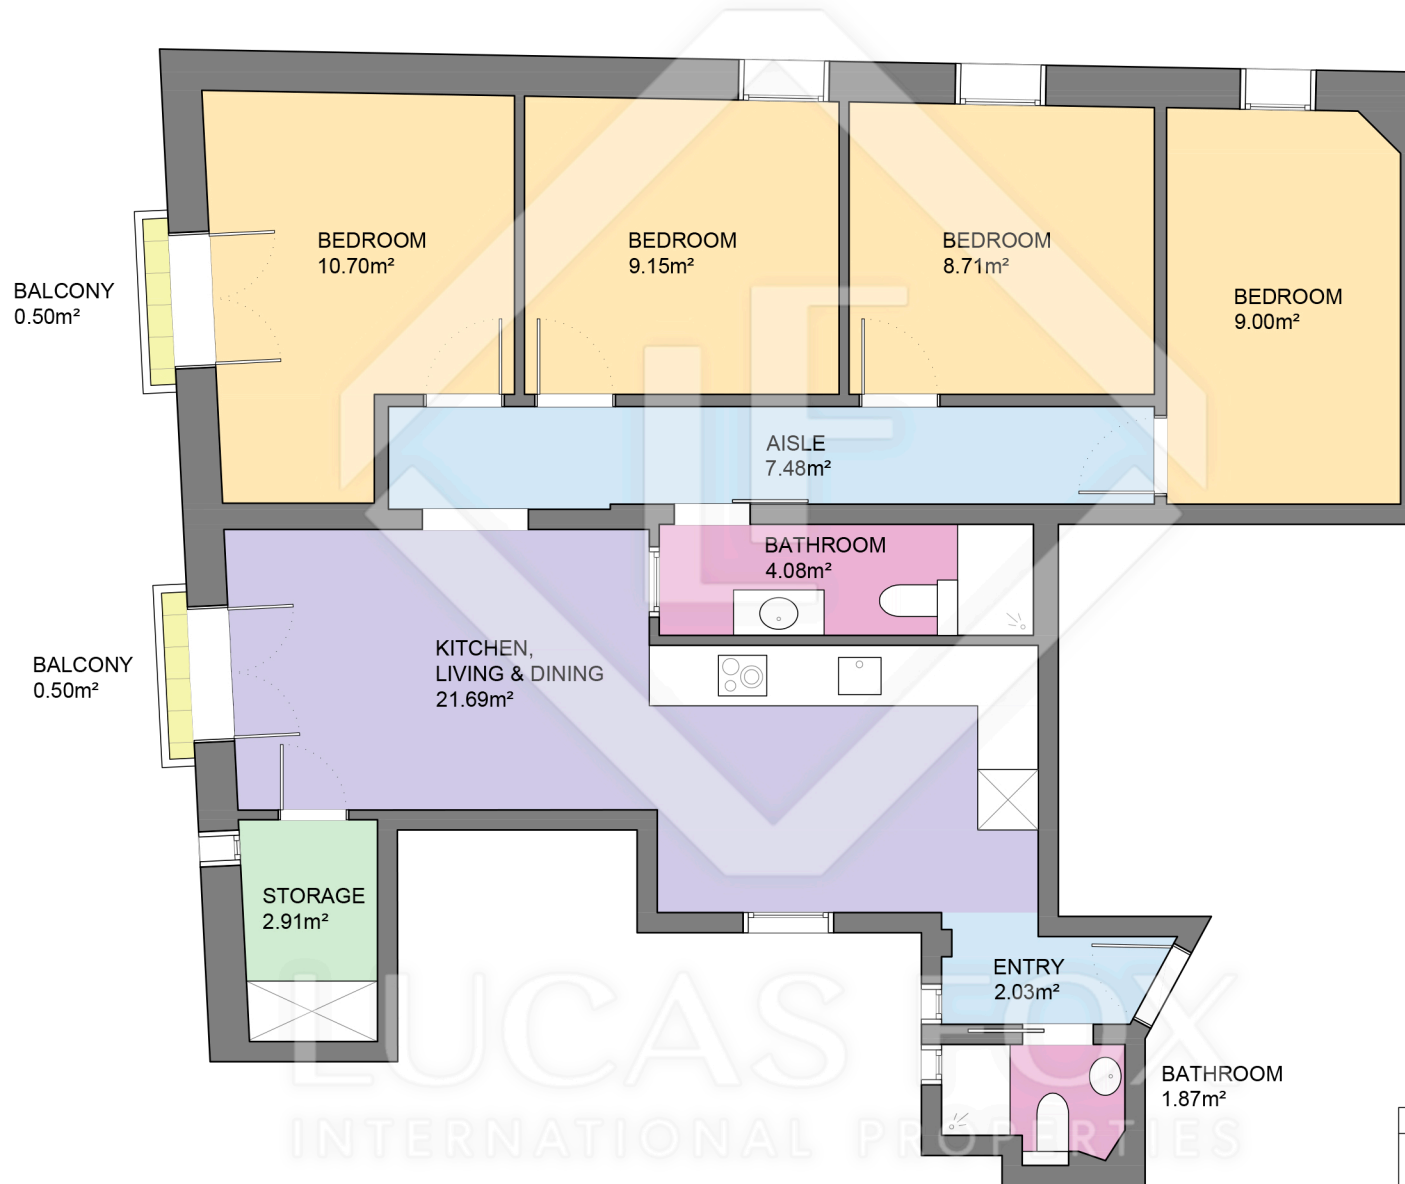

BCN53807

LUCAS FOX
INTERNATIONAL PROPERTIES

Measurements FLOOR	
Built surface	96.50m ²
Useful surface	76.85m ²
Exterior surface	1.00m ²
Height	2.75m

Scale in metres. Indicative only. Dimensions are approximate. All information contained here is gathered from sources we believe to be reliable. However we cannot guarantee its accuracy and interested persons should rely on their own enquiries.