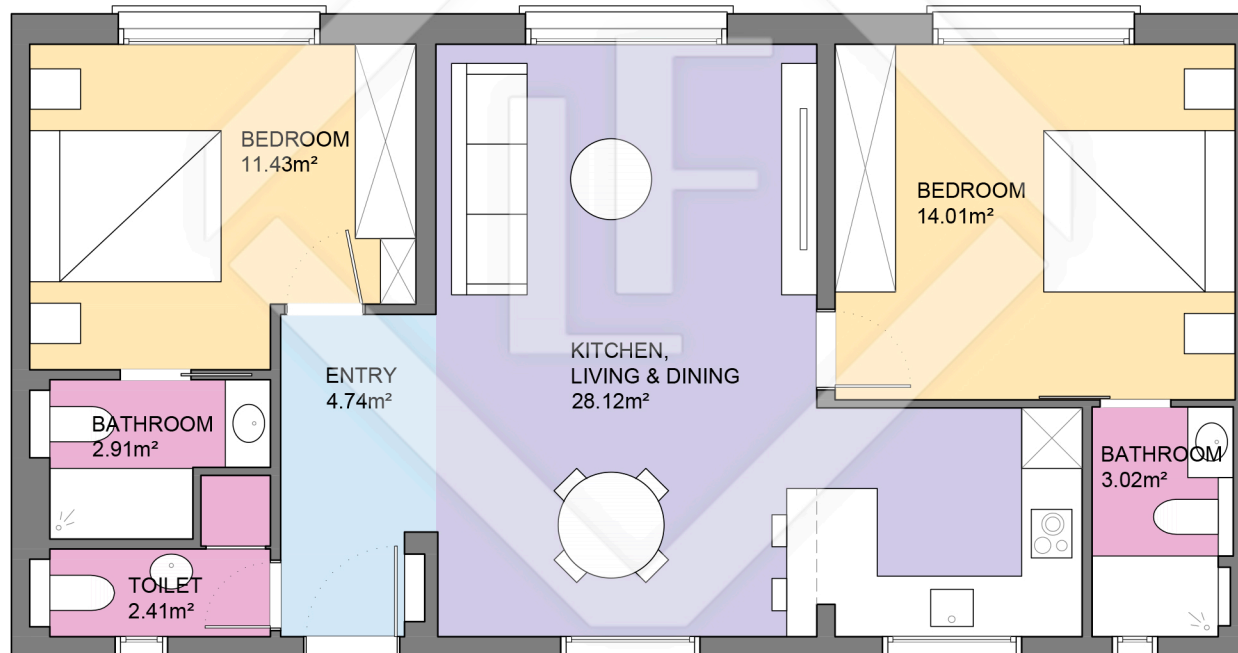

BCN53785

LUCAS FOX  
INTERNATIONAL PROPERTIES

LUCAS FOX  
INTERNATIONAL PROPERTIES

Scale in metres. Indicative only. Dimensions are approximate. All information contained here is gathered from sources we believe to be reliable. However we cannot guarantee its accuracy and interested persons should rely on their own enquiries.

| Measurements FLOOR |                     |
|--------------------|---------------------|
| Built surface      | 77.45m <sup>2</sup> |
| Useful surface     | 66.65m <sup>2</sup> |
| Height             | 2.52m               |