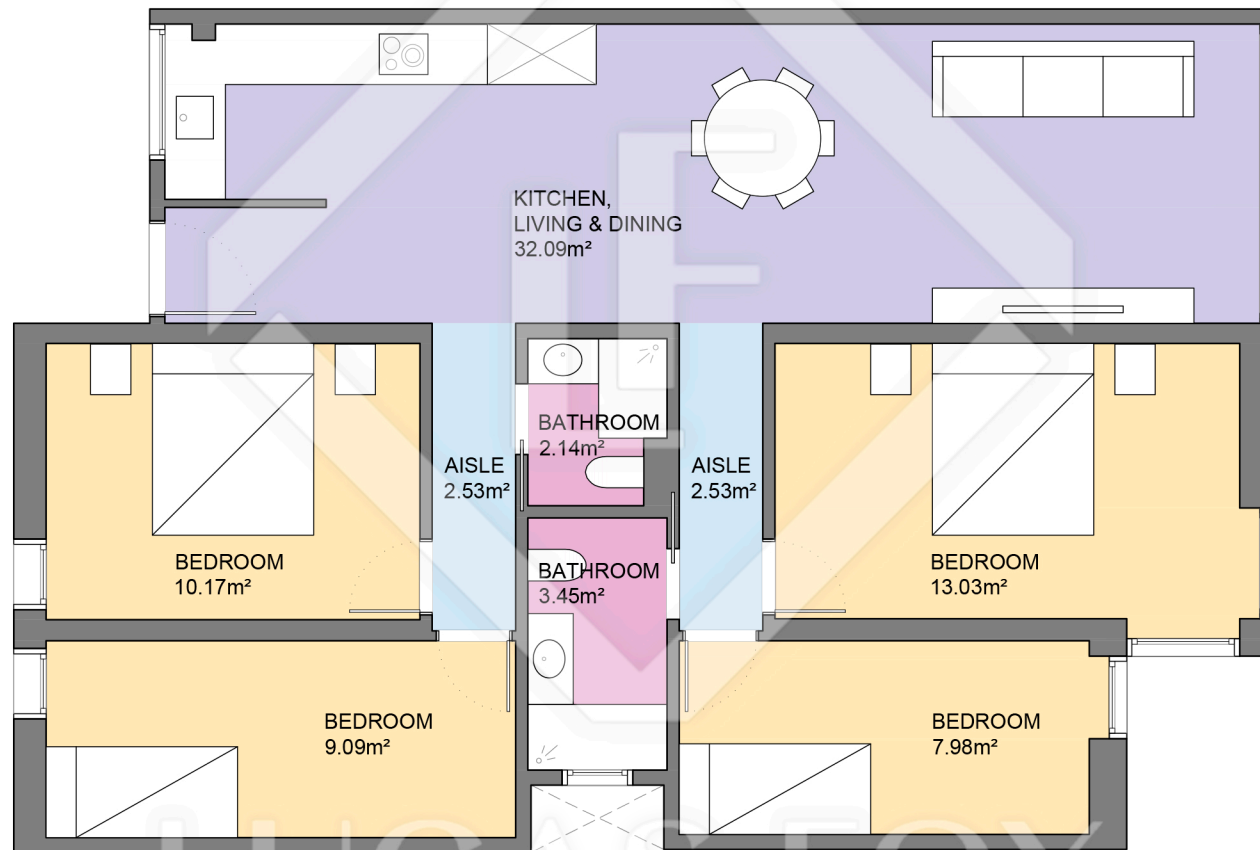

BCN53758

LUCAS FOX
INTERNATIONAL PROPERTIES

LUCAS FOX
INTERNATIONAL PROPERTIES

Scale in metres. Indicative only. Dimensions are approximate. All information contained here is gathered from sources we believe to be reliable. However we cannot guarantee its accuracy and interested persons should rely on their own enquiries.

Measurements FLOOR	
Built surface	97.20m ²
Useful surface	83.00m ²
Height	2.50m