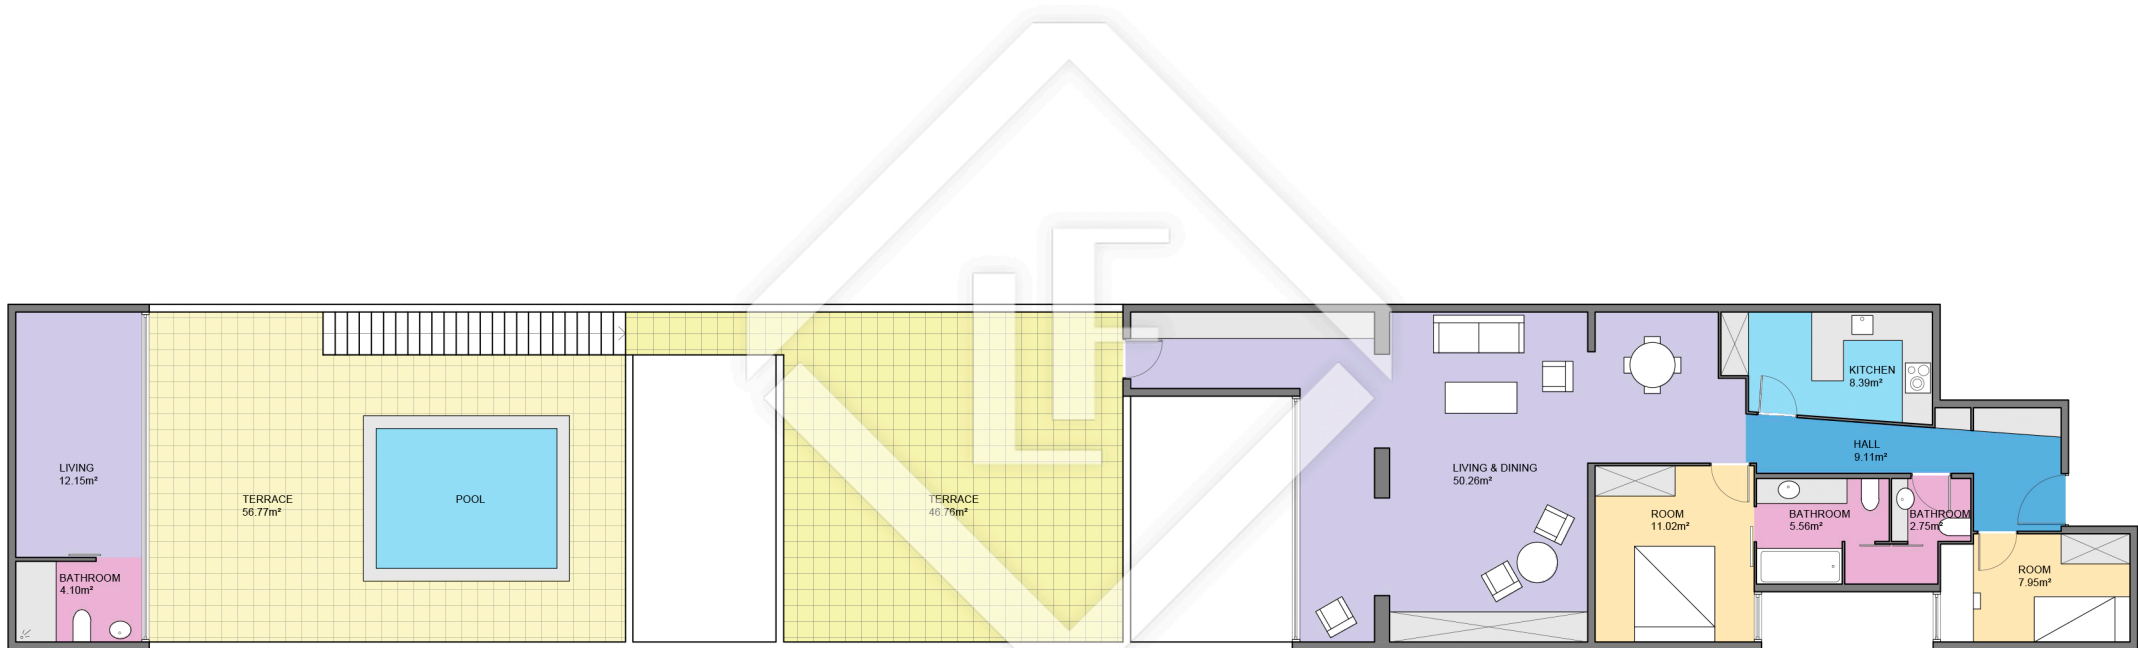

BCN5366

LUCAS FOX
INTERNATIONAL PROPERTIES

Scale in metres. Indicative only. Dimensions are approximate. All information contained here in is gathered from sources we believe to be reliable. However we cannot guarantee its accuracy and interested persons should rely on their own enquiries.

Measurements FLOOR	
INTERIOR (Useful surface)	95.04m ²
Terrace	103.53m ²
Built surface	106.21m ²
Apartment	19.18m