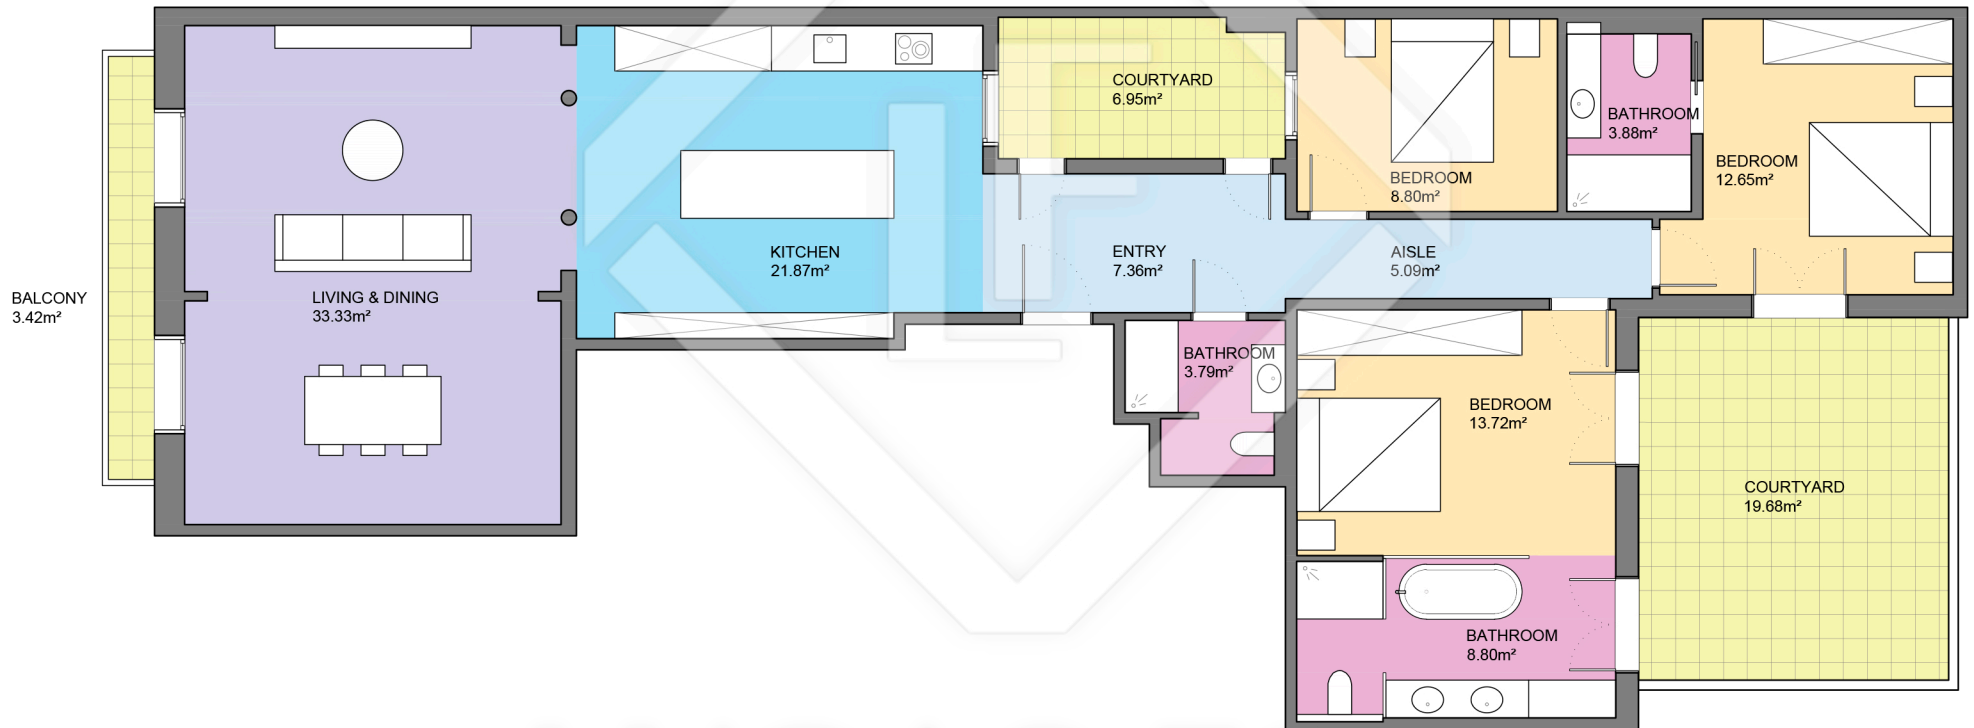

BCN53577

LUCAS FOX
INTERNATIONAL PROPERTIES

LUCAS FOX
INTERNATIONAL PROPERTIES

Scale in metres. Indicative only. Dimensions are approximate. All information contained here is gathered from sources we believe to be reliable. However we cannot guarantee its accuracy and interested persons should rely on their own enquiries.

Measurements FLOOR	
Built surface	139.00m ²
Useful surface	119.18m ²
Exterior surface	30.05m ²
Height	3.90m