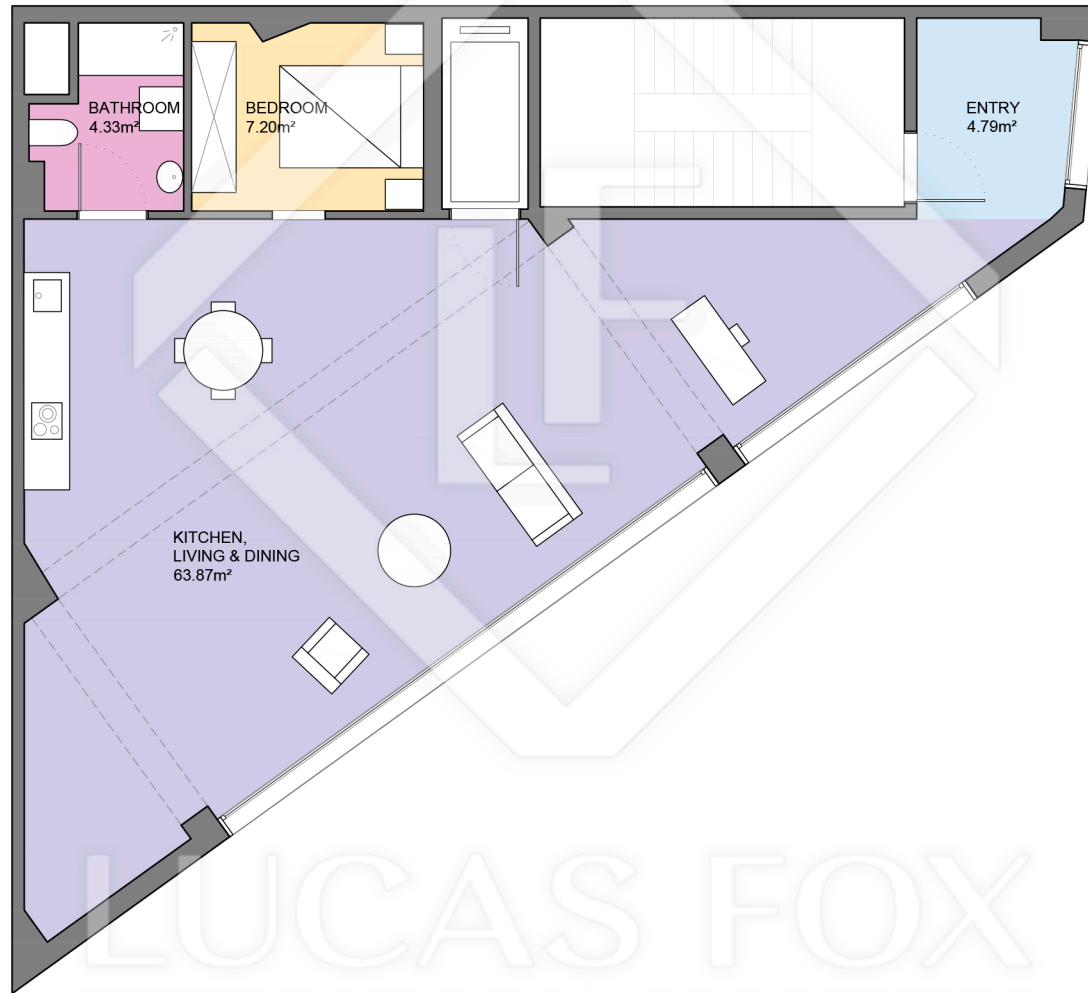

BCN53489

LUCAS FOX
INTERNATIONAL PROPERTIES

Scale in metres. Indicative only. Dimensions are approximate. All information contained here is gathered from sources we believe to be reliable. However we cannot guarantee its accuracy and interested persons should rely on their own enquiries.

Measurements FLOOR	
Built surface	93.88m ²
Useful surface	80.19m ²
Height	2.74m