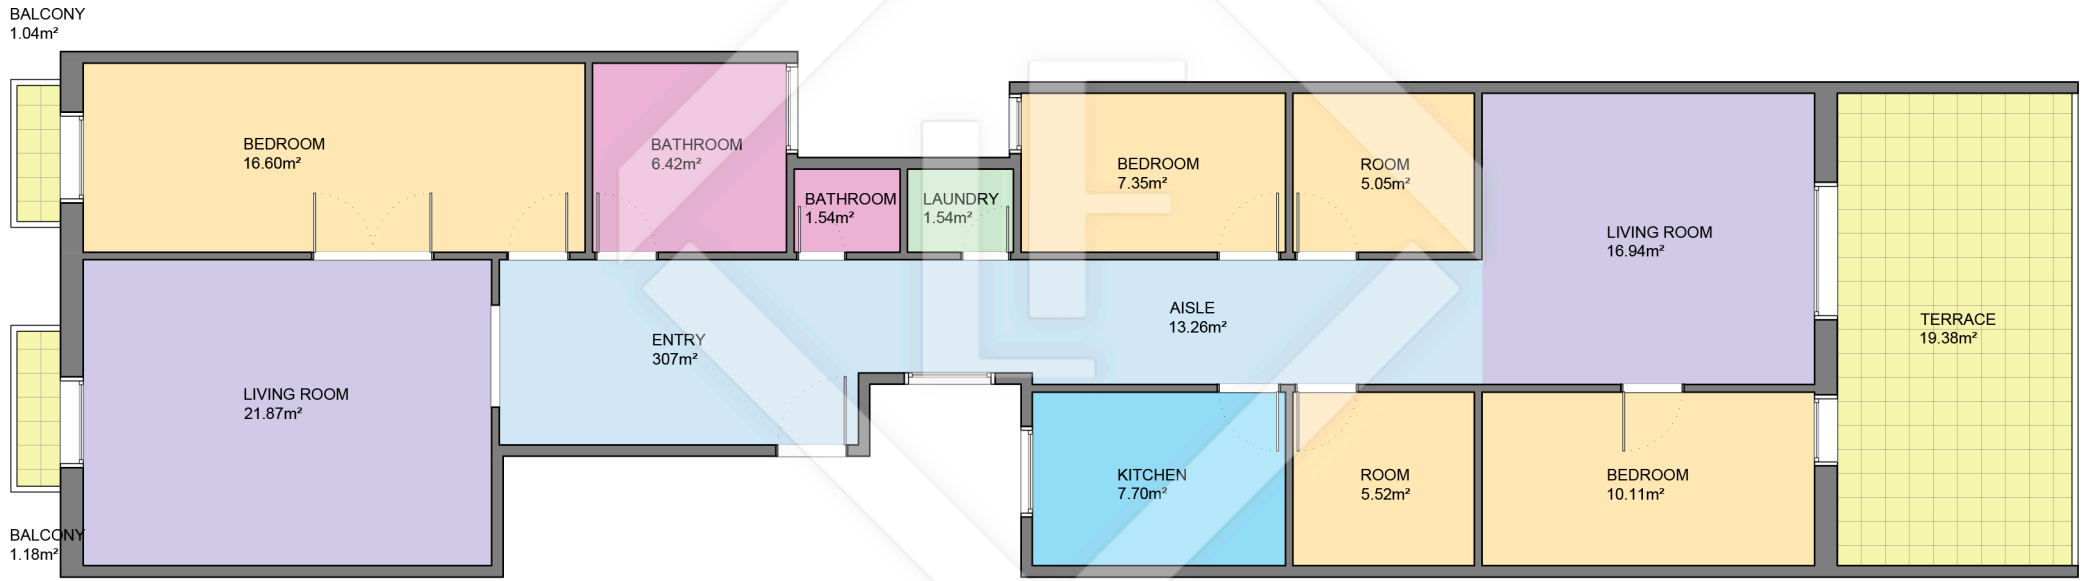

BCN53456

LUCAS FOX

INTERNATIONAL PROPERTIES

Scale in metres. Indicative only. Dimensions are approximate. All information contained here is gathered from sources we believe to be reliable. However we cannot guarantee its accuracy and interested persons should rely on their own enquiries.

| Measurements FLOOR | |
|--------------------|----------------------|
| Built surface | 143.13m ² |
| Useful surface | 125.53m ² |
| Exterior surface | 21.60m ² |