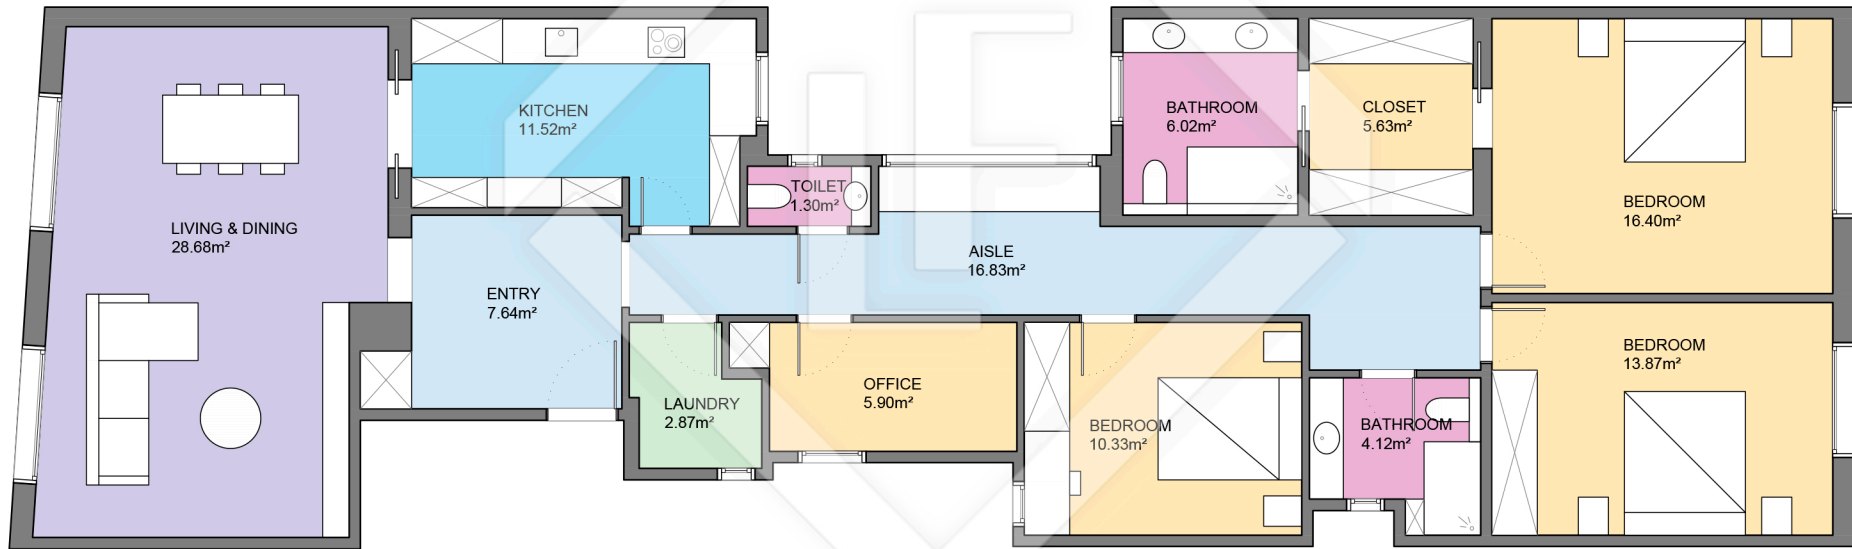

BCN53374

LUCAS FOX  
INTERNATIONAL PROPERTIES

LUCAS FOX  
INTERNATIONAL PROPERTIES

Scale in metres. Indicative only. Dimensions are approximate. All information contained here is gathered from sources we believe to be reliable. However we cannot guarantee its accuracy and interested persons should rely on their own enquiries.

Measurements FLOOR	
Built surface	152.25m <sup>2</sup>
Useful surface	131.10m <sup>2</sup>